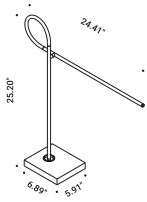

RIBBON

RIBBON

Maurici Ginés / 2024