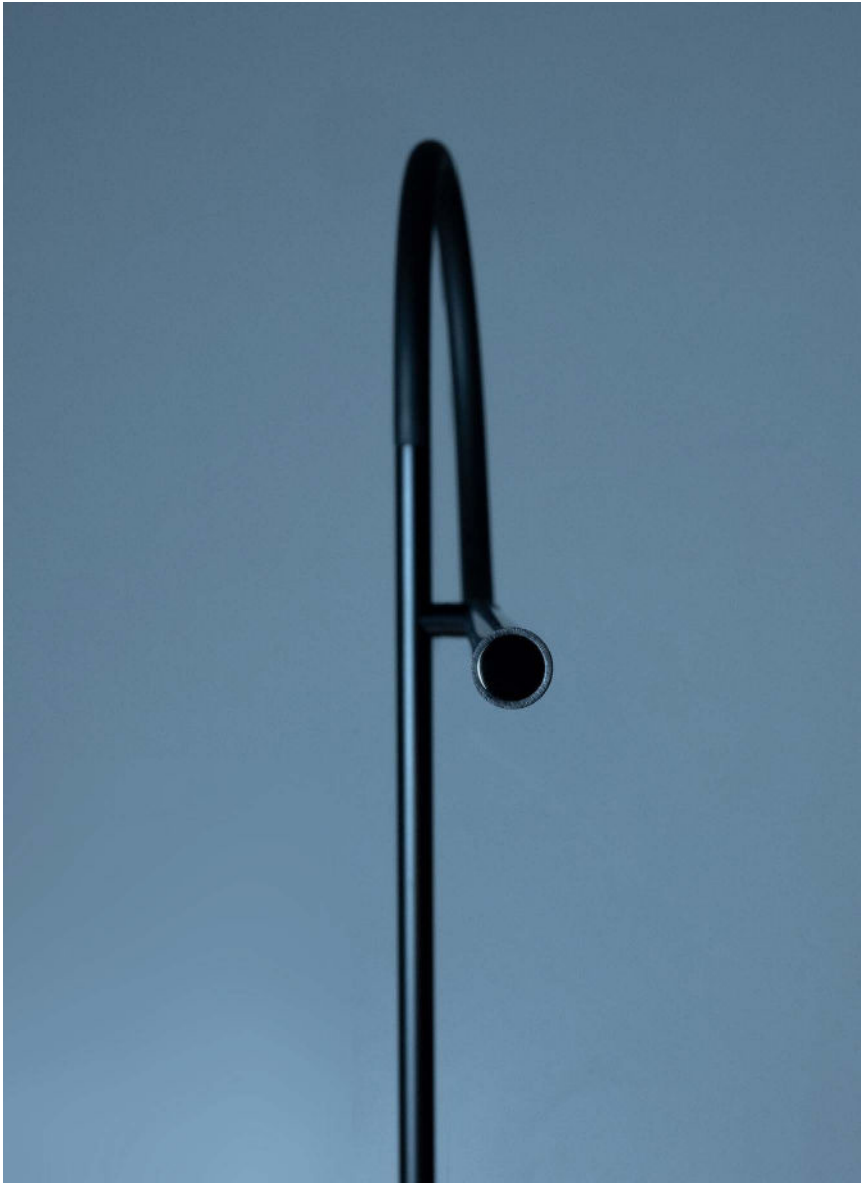

RIBBON

II P L

PLUGLIGHTING.COM
INFO@PLUGLIGHTING.COM

5665 MELROSE AVENUE
STE 108 LOS ANGELES 90038

P. 323 467 5635
F. 323 467 5634