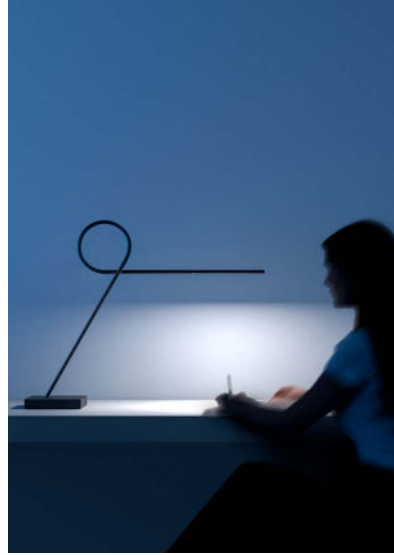

RIBBON

II P L

PLUGLIGHTING.COM
INFO@PLUGLIGHTING.COM

5665 MELROSE AVENUE
STE 108 LOS ANGELES 90038

P. 323 467 5635
F. 323 467 5634