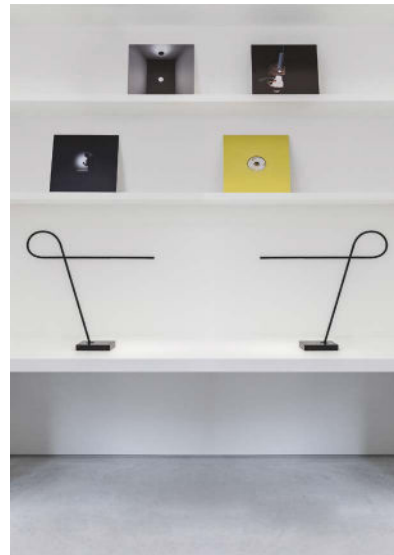

RIBBON

Adjustable table lamp with arm in matt black anodized aluminum and is connected by a tube in matte black silicone.

Design by: Maurici Gines, 2024

DETAILS.

FINISH: MATTE BLACK

OVERALL SIZE: 24.4" W X 25.2" H

BASE SIZE: 6.9" W X 5.9" D

6W LED 3000K 230LM

* AVAILABLE IN 2700K.

DIMMABLE

USB-A/USB-C CABLE INCLUDED

RIBBON

II P L

PLUGLIGHTING.COM
INFO@PLUGLIGHTING.COM