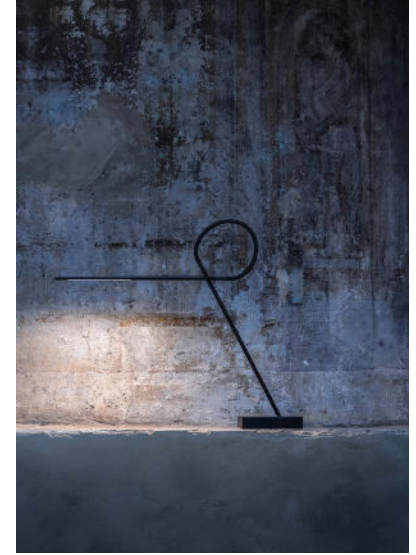

RIBBON

Adjustable table lamp with arm in matt black anodized aluminum and is connected by a tube in matte black silicone.

Design by: Maurici Gines, 2024

DETAILS.

FINISH: MATTE BLACK

OVERALL SIZE: 24.4" W X 25.2" H

BASE SIZE: 6.9" W X 5.9" D

6W LED 3000K 230LM

* AVAILABLE IN 2700K.

DIMMABLE

USB-A/USB-C CABLE INCLUDED

RIBBON

II P L

PLUGLIGHTING.COM
INFO@PLUGLIGHTING.COM