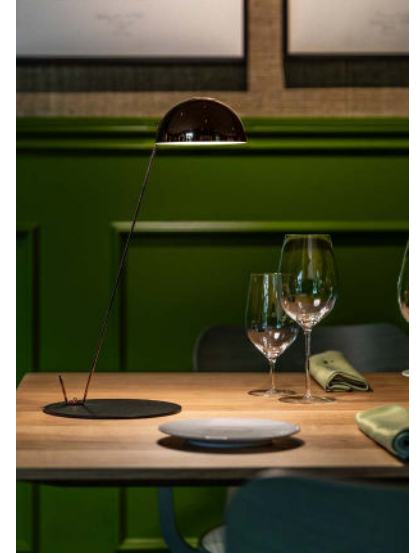

POST PRANDIUM

II PL

PLUGLIGHTING.COM
INFO@PLUGLIGHTING.COM

5665 MELROSE AVENUE
STE 108 LOS ANGELES 90038

P. 323 467 5635
F. 323 467 5634