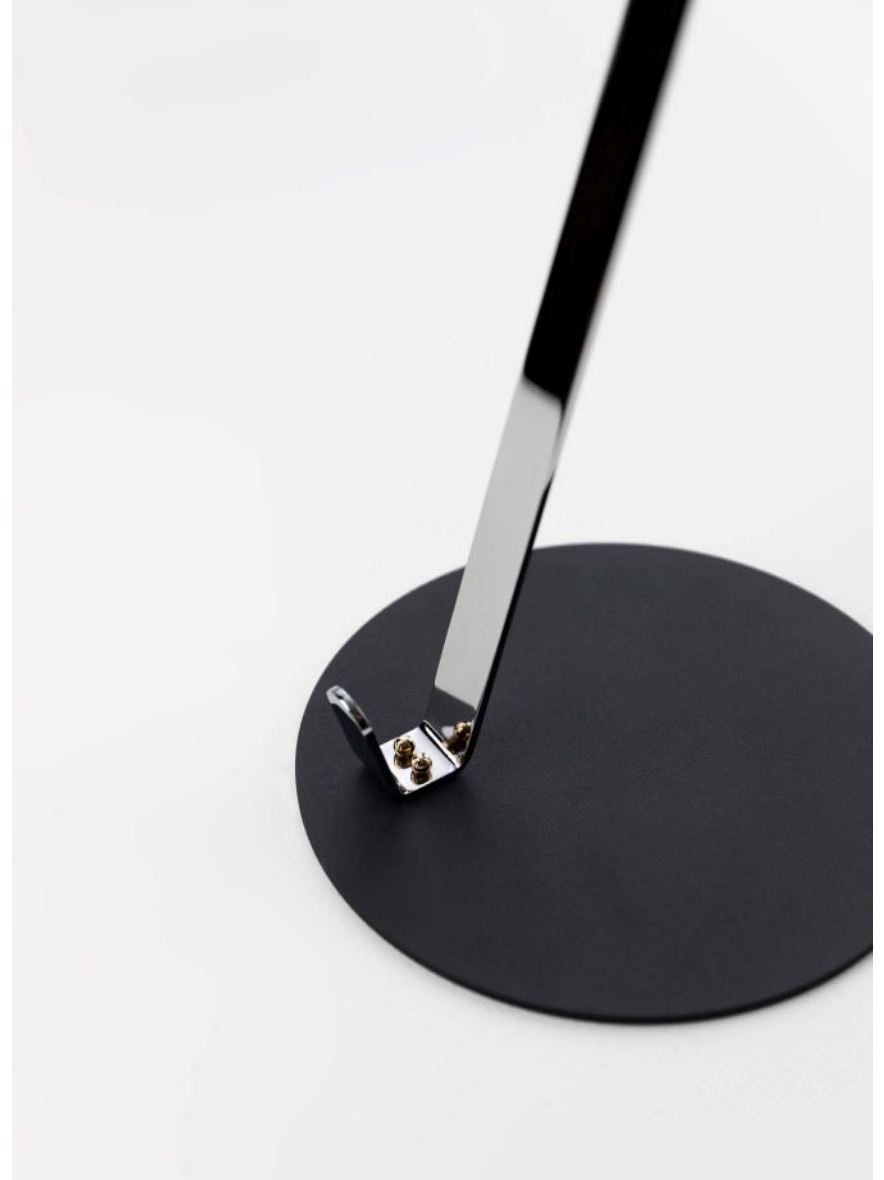

POST PRANDIUM

IIPL

PLUGLIGHTING.COM
INFO@PLUGLIGHTING.COM

5665 MELROSE AVENUE
STE 108 LOS ANGELES 90038

P. 323 467 5635
F. 323 467 5634