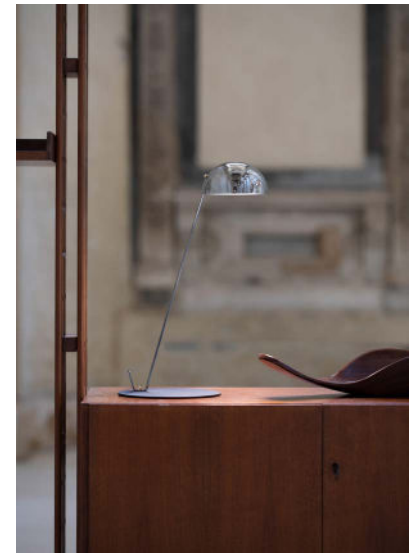

POST PRANDIUM

II PL

PLUGLIGHTING.COM
INFO@PLUGLIGHTING.COM

5665 MELROSE AVENUE
STE 108 LOS ANGELES 90038

P. 323 467 5635
F. 323 467 5634