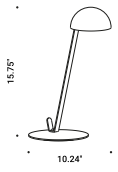

POST PRANDIUM

POST PRANDIUM

Davide Groppi / 2023

POST PRANDIUM	Polished Chrome - 3000K - ON/OFF	1A4550103.30.00
2W		
3000K - 191lm		
CRI >90		
Driver with plug not included		
USB cable included		
ON/OFF		

Optional accessories

Drivers

Driver with plug	Not included	
Matt Black	Input 110-240V - 50/60Hz Output 5V DC - 2A - 10W - IP20	1Z0000088

Other accessories

USB to USB-C cable	Included	
Matt Black	Length 39.37"	1Z0000132

The sizes are expressed in inches.