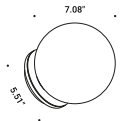

CALMA

Wall/Ceiling luminaire with diffused light featuring an opaline ball in triple-layer blown glass.

Design by: Alberto Zattin, 2025

DETAILS.

FINISHES AVAILABLE IN:

MATTE WHITE

POLISHED GOLD

SIZE: Ø7" X 5.5" BACKPLATE

CALMA

Alberto Zattin / 2025

CALMA
Max 18W - E26
120V - 60Hz
ON/OFF
Bulb not included

Matt White - ON/OFF	1A6050303.00.00
Matt Black - ON/OFF	1A6050403.00.00
Polished Gold - ON/OFF	1A6051903.00.00

The sizes are expressed in inches.