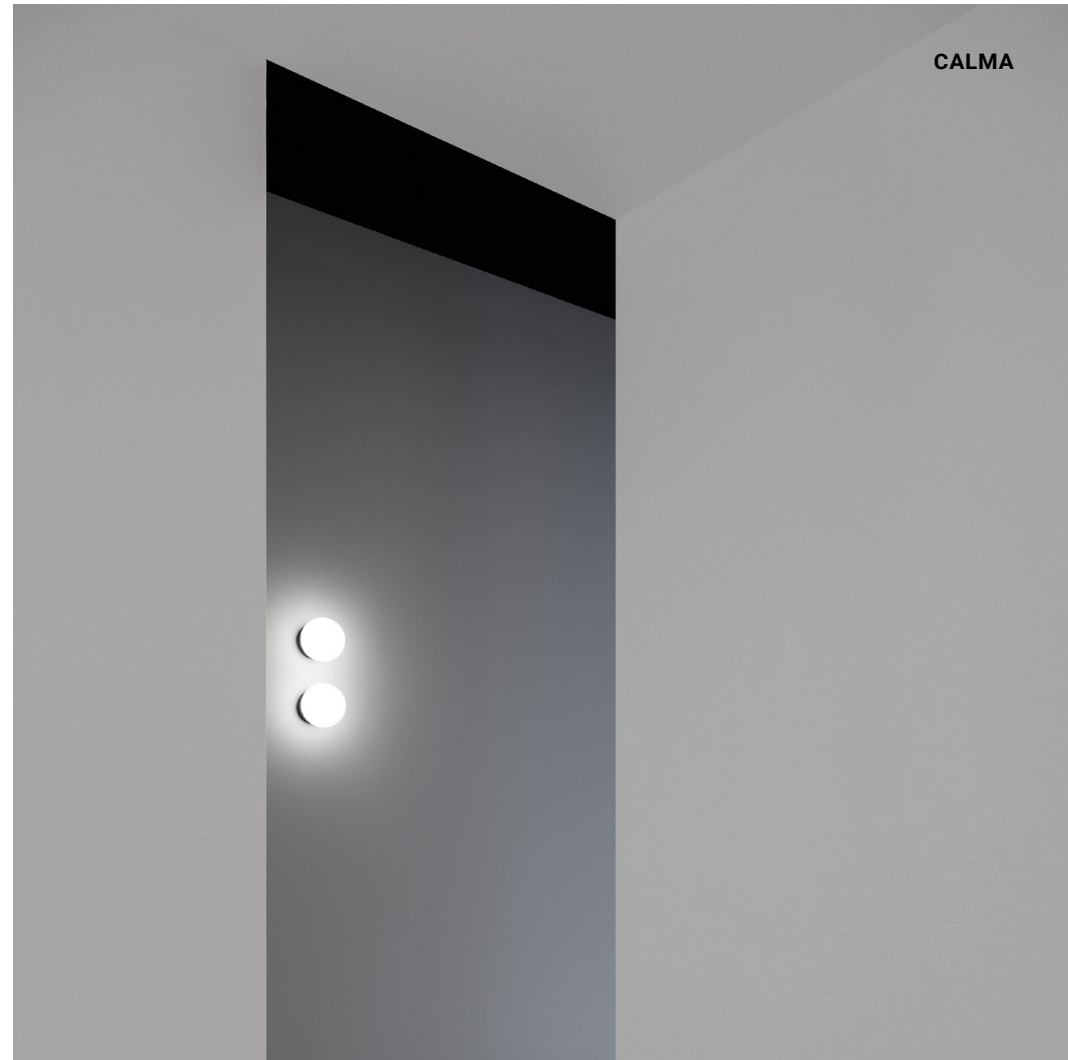

CALMA

Wall/Ceiling luminaire with diffused light featuring an opaline ball in triple-layer blown glass.

Design by: Alberto Zattin, 2025

DETAILS.

FINISHES AVAILABLE IN:

MATTE WHITE

POLISHED GOLD

SIZE: Ø7" X 5.5" BACKPLATE

CALMA

Alberto Zattin / 2025

CALMA
Max 18W - E26
120V - 60Hz
ON/OFF
Bulb not included

Matt White - ON/OFF	1A6050303.00.00
Matt Black - ON/OFF	1A6050403.00.00
Polished Gold - ON/OFF	1A6051903.00.00

The sizes are expressed in inches.