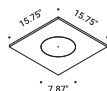

Optional accessories

Installation kits

Circular plasterboard panel 0.49" Not included

Standard	Cut-out 15.75" x 15.75" Minimum space for mounting 4.53"	1A4520000.00.00

The sizes are expressed in inches.