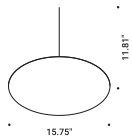

ASINTOTO

ASINTOTO

Davide Groppi / 2023

ASINTOTO

18W
Max 500mA DC
2700K - 1435lm / 3000K - 1481lm
CRI >90
Driver not included

Gravity Black - 2700K	1A4072703.27.20
Gravity Black - 3000K	1A4072703.30.20

Davide Groppi / 2023

ASINTOTO

Optional accessories

Other accessories

Magnetic weight		Not included
Matt Black	For sloped installation	1A4710400.00.00

Compulsory accessories

Suspension kits

Ceiling rose without driver Not included

Matt White	For electrical cables - 1 Piece	1X0010300.06.00
Matt Black	For electrical cables - 1 Piece	1X0010400.06.00

Recessed rose without driver Not included

Matt White	For electrical cables - 1 Piece Plasterboard cut-out Ø 1.73" Minimum space for mounting 2.76" For 0.49" plasterboard	1X0000300.07.00
Matt Black	For electrical cables - 1 Piece Plasterboard cut-out Ø 1.73" Minimum space for mounting 2.76" For 0.49" plasterboard	1X0000400.07.00

Wall adapter plate Not included

Matt White	1X0050300.01.00

Drivers

Driver Not included

220-240V(100-127V)	500mA/26,5W(26,5W)/IP20/DALI - PUSH - 1-10V	1Z0240530.500