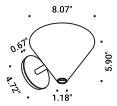

VICEVERSA

28W
120V - 60Hz
2700K - Up 1879lm - Down 170lm /
3000K - Up 1930lm - Down 170lm
CRI >90
Driver integrated
TRIAC/IGBT

Matt White - 2700K - TRIAC/IGBT	1A5310303.27.02
Matt White - 3000K - TRIAC/IGBT	1A5310303.30.02
Matt White/Polished Gold - 2700K - TRIAC/IGBT	1A5313903.27.02
Matt White/Polished Gold - 3000K - TRIAC/IGBT	1A5313903.30.02
Matt Black/Polished Gold - 2700K - TRIAC/IGBT	1A5314903.27.02
Matt Black/Polished Gold - 3000K - TRIAC/IGBT	1A5314903.30.02

The sizes are expressed in inches.