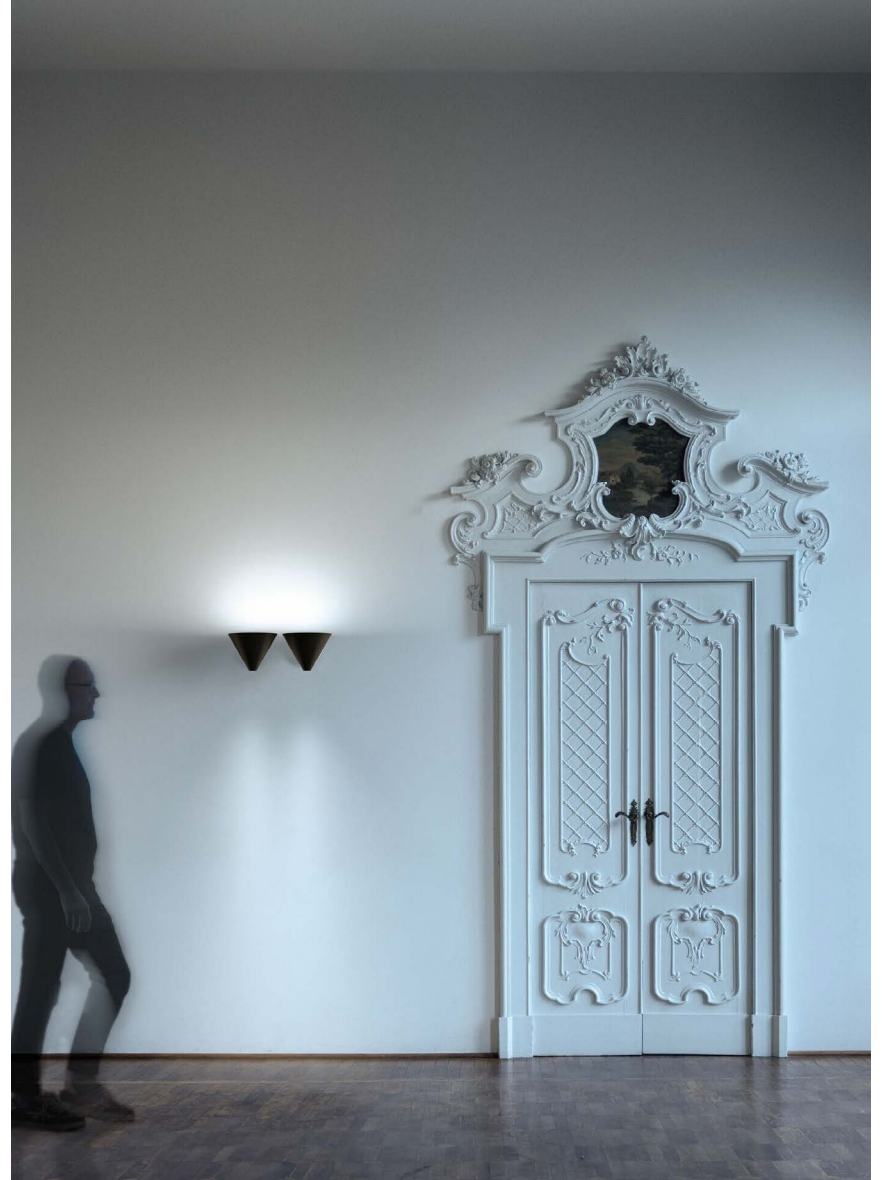

VICEVERSA

Indirect wall sconce featuring dual emission light output.
Diffuser in satin-finished methacrylate.

DETAILS.

FINISHES AVAILABLE IN:

MATTE WHITE

MATTE BLACK/POLISHED GOLD

MATTE WHITE/POLISHED GOLD

CONE SIZE: Ø8.07" (TOP) X 5.9" H X Ø1.2" (BOTTOM)

BACKPLATE: Ø4.72" X 0.67" H

120V - 28W LED

3000K 1930LM (UP) / 170LM (DOWN)

***AVAILABLE IN 2700K.**

REMOTE LED DRIVER REQUIRED:

1-10V OR TRIAC/IGBT DIMMABLE

VICEVERSA

II P L