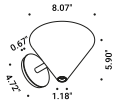

VICEVERSA

Indirect wall sconce featuring dual emission light output.
Diffuser in satin-finished methacrylate.

DETAILS.

FINISHES AVAILABLE IN:

MATTE WHITE

MATTE BLACK/POLISHED GOLD

MATTE WHITE/POLISHED GOLD

CONE SIZE: Ø8.07" (TOP) X 5.9" H X Ø1.2" (BOTTOM)

PLUGLIGHTING.COM
INFO@PLUGLIGHTING.COM

5665 MELROSE AVENUE
STE 108 LOS ANGELES 90038

P. 323 467 5635
F. 323 467 5634

VICEVERSA

VICEVERSA

Davide Groppi / 2024

VICEVERSA

28W
120V - 60Hz
2700K - Up 1879lm - Down 170lm /
3000K - Up 1930lm - Down 170lm
CRI >90
Driver integrated
1-10V