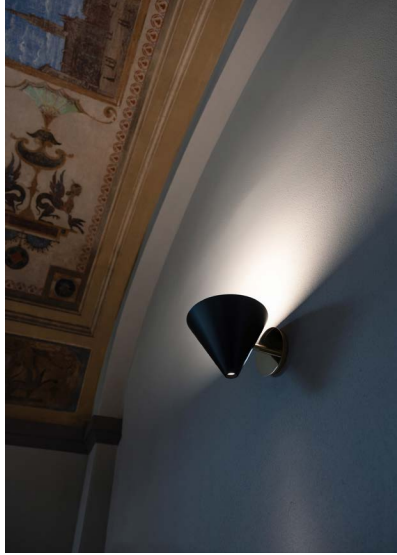

VICEVERSA

Indirect wall sconce featuring dual emission light output.
Diffuser in satin-finished methacrylate.

DETAILS.

FINISHES AVAILABLE IN:

MATTE WHITE

MATTE BLACK/POLISHED GOLD

MATTE WHITE/POLISHED GOLD

CONE SIZE: Ø8.07" (TOP) X 5.9" H X Ø1.2" (BOTTOM)

BACKPLATE: Ø4.72" X 0.67" H

120V - 28W LED

3000K 1930LM (UP) / 170LM (DOWN)

***AVAILABLE IN 2700K.**

REMOTE LED DRIVER REQUIRED:

1-10V OR TRIAC/IGBT DIMMABLE

VICEVERSA

II P L