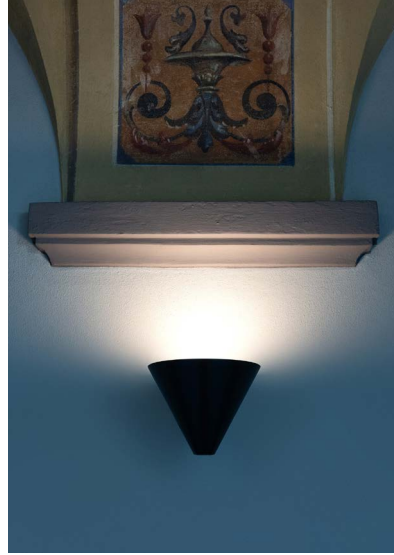

VICEVERSA

Indirect wall sconce featuring dual emission light output.
Diffuser in satin-finished methacrylate.

DETAILS.

FINISHES AVAILABLE IN:

MATTE WHITE

MATTE BLACK/POLISHED GOLD

MATTE WHITE/POLISHED GOLD

CONE SIZE: Ø8.07" (TOP) X 5.9" H X Ø1.2" (BOTTOM)

BACKPLATE: Ø4.72" X 0.67" H

120V - 28W LED

3000K 1930LM (UP) / 170LM (DOWN)

***AVAILABLE IN 2700K.**

REMOTE LED DRIVER REQUIRED:

1-10V OR TRIAC/IGBT DIMMABLE

VICEVERSA

II P L

PLUGLIGHTING.COM
INFO@PLUGLIGHTING.COM

5665 MELROSE AVENUE
STE 108 LOS ANGELES 90038

P. 323 467 5635
F. 323 467 5634

VICEVERSA

VICEVERSA

Davide Groppi / 2024

VICEVERSA

28W
120V - 60Hz
2700K - Up 1879lm - Down 170lm /
3000K - Up 1930lm - Down 170lm
CRI >90
Driver integrated
1-10V

Matt White - 2700K - 1-10V	1A5310303.27.03
Matt White - 3000K - 1-10V	1A5310303.30.03
Matt White/Polished Gold - 2700K - 1-10V	1A5313903.27.03
Matt White/Polished Gold - 3000K - 1-10V	1A5313903.30.03
Matt Black/Polished Gold - 2700K - 1-10V	1A5314903.27.03
Matt Black/Polished Gold - 3000K - 1-10V	1A5314903.30.03