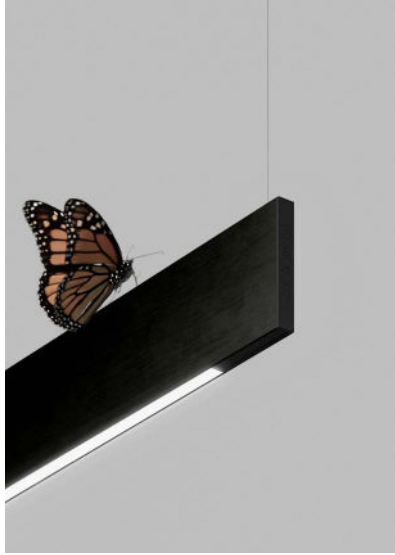

SOTTILE

IIPL

PLUGLIGHTING.COM
INFO@PLUGLIGHTING.COM

5665 MELROSE AVENUE
STE 108 LOS ANGELES 90038

P. 323 467 5635
F. 323 467 5634