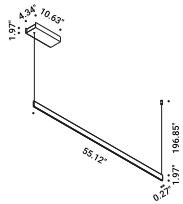

SOTTILE 1 DE

Ceiling driver version - Dual emission
49W
120V - 60Hz
2700K - Up 852lm - Down 852lm /
3000K - Up 897lm - Down 897lm
CRI >90
Driver integrated
DALI - PUSH - 1-10V

Brushed Bronze - 2700K - DALI - PUSH - 1-10V	1A4642903.27.07
Brushed Bronze - 3000K - DALI - PUSH - 1-10V	1A4642903.30.07
Brushed Black - 2700K - DALI - PUSH - 1-10V	1A4643603.27.07
Brushed Black - 3000K - DALI - PUSH - 1-10V	1A4643603.30.07
Natural Aluminium - 2700K - DALI - PUSH - 1-10V	1A4644403.27.07
Natural Aluminium - 3000K - DALI - PUSH - 1-10V	1A4644403.30.07