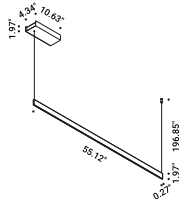

SOTTILE

SOTTILE

Davide Groppi / 2023

SOTTILE 1

Ceiling driver version
24W
120V - 60Hz
2700K - 852lm / 3000K - 897lm
CRI >90
Driver integrated
DALI - PUSH - 1-10V

Brushed Bronze - 2700K - DALI - PUSH - 1-10V	1A4232903.27.07
Brushed Bronze - 3000K - DALI - PUSH - 1-10V	1A4232903.30.07
Brushed Black - 2700K - DALI - PUSH - 1-10V	1A4233603.27.07
Brushed Black - 3000K - DALI - PUSH - 1-10V	1A4233603.30.07
Natural Aluminium - 2700K - DALI - PUSH - 1-10V	1A4234403.27.07
Natural Aluminium - 3000K - DALI - PUSH - 1-10V	1A4234403.30.07