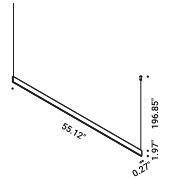

SOTTILE 2

Remote driver version
21W
24V DC
2700K - 852lm / 3000K - 897lm
CRI >90
Driver not included
US/ICAN Certification pending

Brushed Bronze - 2700K	1A4232903.27.20
Brushed Bronze - 3000K	1A4232903.30.20
Brushed Black - 2700K	1A4233603.27.20
Brushed Black - 3000K	1A4233603.30.20
Natural Aluminium - 2700K	1A4234403.27.20
Natural Aluminium - 3000K	1A4234403.30.20

Davide Groppi / 2023