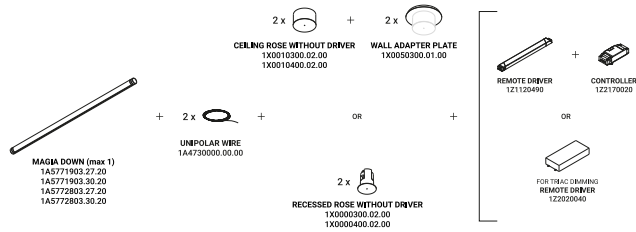

MAGIA DOWN

MAGIA DOWN Single installation with ceiling rose with driver

MAGIA DOWN Single installation with recessed or ceiling without driver

Michele Groppi / 2023

MAGIA

MAGIA SIDE

MAGIA SIDE Single installation with ceiling rose with driver