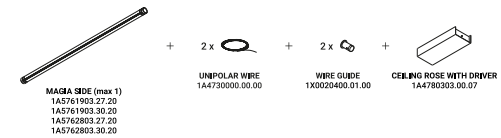

MAGIA DOWN

MAGIA DOWN Single installation with ceiling rose with driver

MAGIA DOWN Single installation with recessed or ceiling without driver

Michele Groppi / 2023

MAGIA

MAGIA SIDE

MAGIA SIDE Single installation with ceiling rose with driver