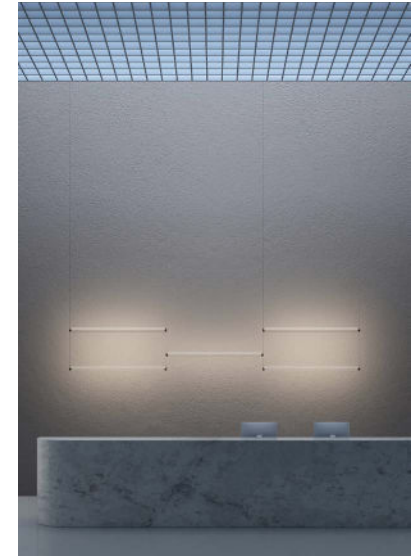

MAGIA

II PL

PLUGLIGHTING.COM
INFO@PLUGLIGHTING.COM

5665 MELROSE AVENUE
STE 108 LOS ANGELES 90038

P. 323 467 5635
F. 323 467 5634