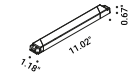

Drivers

Driver

Not included

100-240V	24V/50W/IP20/ON/OFF	Max 1 module	1Z1120490