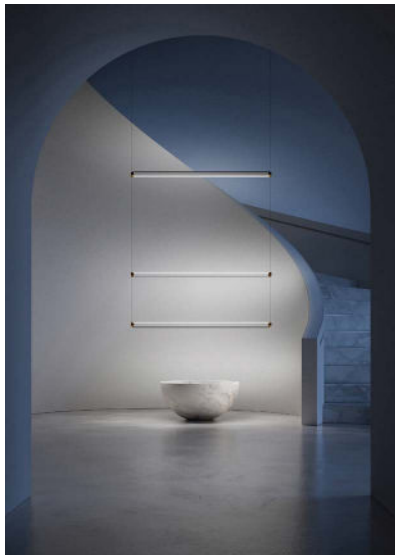

MAGIA

II PL

PLUGLIGHTING.COM
INFO@PLUGLIGHTING.COM

5665 MELROSE AVENUE
STE 108 LOS ANGELES 90038

P. 323 467 5635
F. 323 467 5634