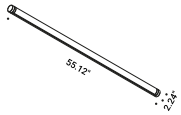

Michele Groppi / 2023

MAGIA SIDE

21W
24V DC
2700K - 1290lm / 3000K - 1358lm
CRI >90

Driver not included

Polished Gold - 2700K	1A5761903.27.20
Polished Gold - 3000K	1A5761903.30.20
Polished Black Chrome - 2700K	1A5762803.27.20
Polished Black Chrome - 3000K	1A5762803.30.20