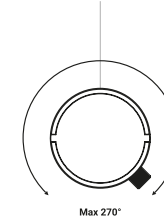

DETAILS.

FINISHES AVAILABLE IN:

POLISHED GOLD

POLISHED BLACK CHROME

SHADE SIZE: Ø2" X 55" W

UNIPOLAR WIRE: 236.2" MAX

CEILING ROSE (INTEGRAL DRIVER): 10.6" W X 4.2" X 2" H

CEILING ROSE (W/O DRIVER): Ø3" X 1.8" H

MAGIA DOWN

MAGIA DOWN Single installation with ceiling rose with driver

MAGIA DOWN Single installation with recessed or ceiling without driver

Michele Groppi / 2023

MAGIA

MAGIA SIDE

MAGIA SIDE Single installation with ceiling rose with driver

MAGIA SIDE Single installation with recessed or ceiling rose without driver

MAGIA

MAGIA

Michele Groppi / 2023

MAGIA SIDE Multiple installation with ceiling rose with driver

MAGIA SIDE Multiple installation with ceiling or recessed rose without driver