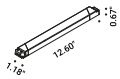

MAGIA

Michele Groppi / 2023

MAGIA

Compulsory accessories

Drivers

Driver			Not included
100-240V	24V/80W/IP20/ON/OFF	Max 3 modules	1Z1120440