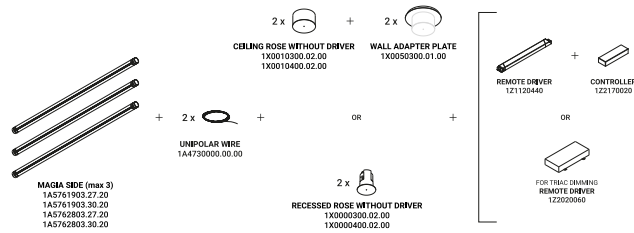

MAGIA SIDE Single installation with recessed or ceiling rose without driver

MAGIA

MAGIA

Michele Groppi / 2023

MAGIA SIDE Multiple installation with ceiling rose with driver

MAGIA SIDE Multiple installation with ceiling or recessed rose without driver