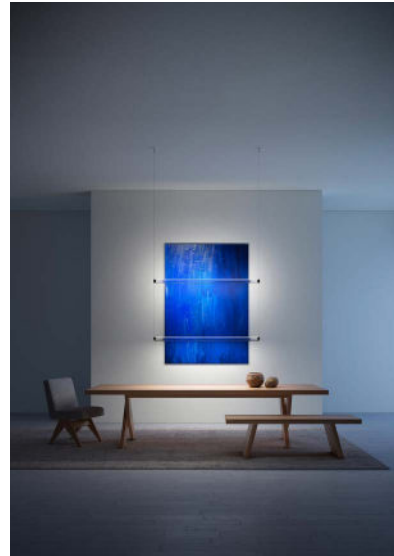

MAGIA

II PL

PLUGLIGHTING.COM
INFO@PLUGLIGHTING.COM

5665 MELROSE AVENUE
STE 108 LOS ANGELES 90038

P. 323 467 5635
F. 323 467 5634