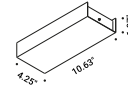

Compulsory accessories

Suspension kits

Ceiling rose with driver

Not included

Matt White	Input 120V - 60Hz Output 24V - Max 3x21W - IP20 DALI - PUSH - 1-10V	Max 3 modules	1A4740303.00.07

Ceiling rose without driver

Not included

Matt White	For electrical cables - 1 Piece		1X0010300.02.00
Matt Black	For electrical cables - 1 Piece		1X0010400.02.00

Recessed rose without driver

Not included

Matt White	For electrical cables - 1 Piece Plasterboard cut-out Ø 1.73" Minimum space for mounting 2.76" For 0.49" plasterboard		1X0000300.02.00
Matt Black	For electrical cables - 1 Piece Plasterboard cut-out Ø 1.73" Minimum space for mounting 2.76" For 0.49" plasterboard		1X0000400.02.00