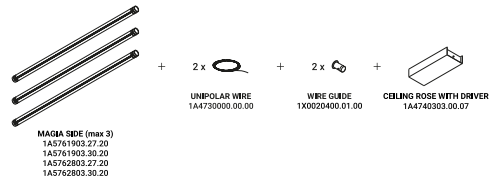

MAGIA SIDE Single installation with recessed or ceiling rose without driver

MAGIA

MAGIA

Michele Groppi / 2023

MAGIA SIDE Multiple installation with ceiling rose with driver

MAGIA SIDE Multiple installation with ceiling or recessed rose without driver