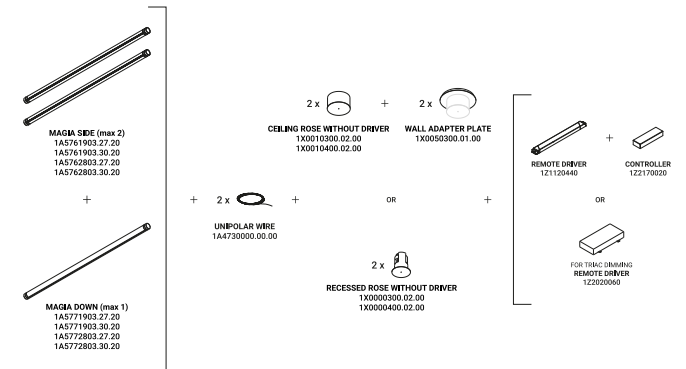

MAGIA SIDE + MAGIA DOWN Multiple installation with ceiling or recessed rose without driver