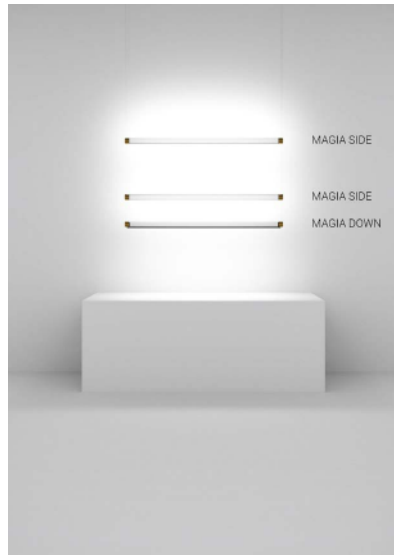

MAGIA

II PL

PLUGLIGHTING.COM
INFO@PLUGLIGHTING.COM

5665 MELROSE AVENUE
STE 108 LOS ANGELES 90038

P. 323 467 5635
F. 323 467 5634