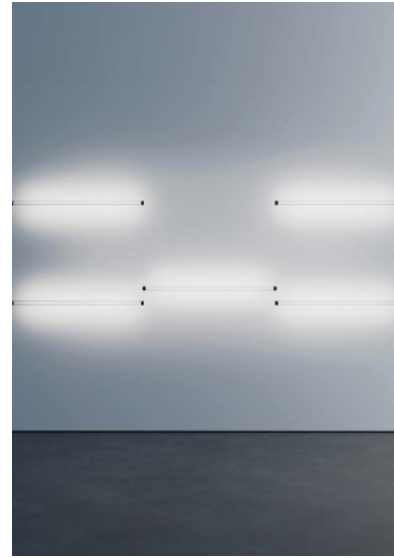

MAGIA

II PL

PLUGLIGHTING.COM
INFO@PLUGLIGHTING.COM

5665 MELROSE AVENUE
STE 108 LOS ANGELES 90038

P. 323 467 5635
F. 323 467 5634