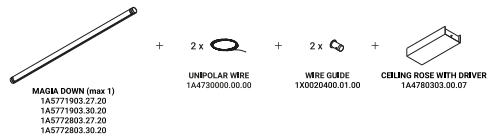

MAGIA DOWN

MAGIA DOWN Single installation with ceiling rose with driver

MAGIA DOWN Single installation with recessed or ceiling without driver

Michele Groppi / 2023

MAGIA

MAGIA SIDE

MAGIA SIDE Single installation with ceiling rose with driver