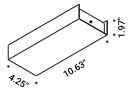

Suspension kits

Ceiling rose with driver

Not included

Matt White	Input 120V - 60Hz Output 24V - Max 21W - IP20 DALI - PUSH - 1-10V	Max 1 module	1A4780303.00.07

The sizes are expressed in inches.

IIPL

PLUGLIGHTING.COM
INFO@PLUGLIGHTING.COM

5665 MELROSE AVENUE
STE 108 LOS ANGELES 90038

P. 323 467 5635
F. 323 467 5634

MAGIA

Michele Groppi / 2023