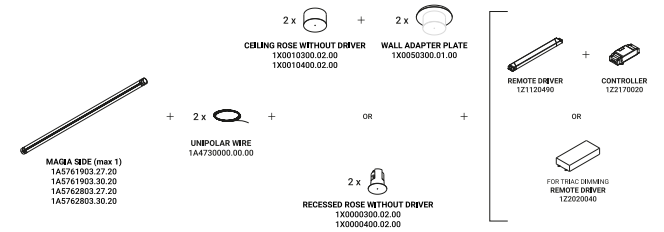

MAGIA DOWN

MAGIA DOWN Single installation with ceiling rose with driver

MAGIA DOWN Single installation with recessed or ceiling without driver

Michele Groppi / 2023

MAGIA

MAGIA SIDE

MAGIA SIDE Single installation with ceiling rose with driver

MAGIA SIDE Single installation with recessed or ceiling rose without driver

MAGIA

MAGIA

Michele Groppi / 2023

MAGIA SIDE Multiple installation with ceiling rose with driver

MAGIA SIDE Multiple installation with ceiling or recessed rose without driver