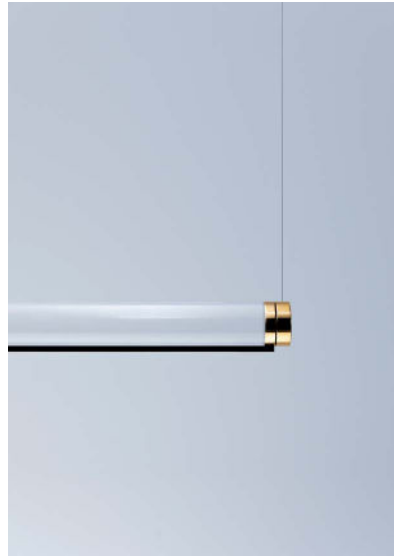

MAGIA

II PL

PLUGLIGHTING.COM
INFO@PLUGLIGHTING.COM

5665 MELROSE AVENUE
STE 108 LOS ANGELES 90038

P. 323 467 5635
F. 323 467 5634