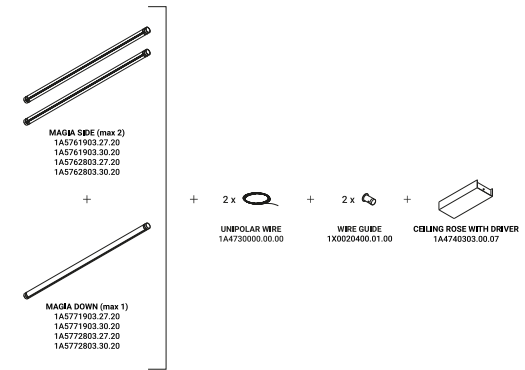

MAGIA

MAGIA SIDE + MAGIA DOWN Multiple installation with ceiling rose with driver