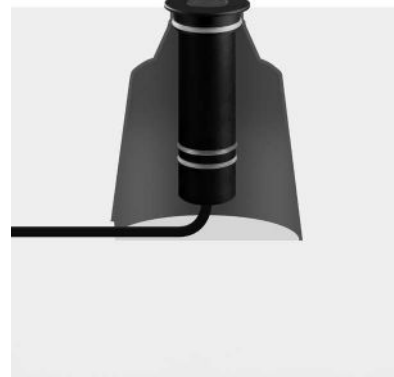

BUIO

Recessed, floor uplight with the idea that a small black dot reveals it's function only when necessary. Trim or Trimless available. Spot version available with optional accessories - wall, ceiling, or spike.

Design by: Maurici Gines, 2023

DETAILS.

FINISH: MATT BLACK

GLASS FINISH: BLACK OR TRANSPARENT

SIZE (TRIM): Ø1.8" X 4.25" H

SIZE (TRIMLESS): Ø1.4" X 4.25" H

24V DC - 4.5W LED CRI 90

***AVAILABLE IN 2700K OR 3000K.**

BEAM SPREADS:

13°, 25°, 32°, OR ELLIPTICAL

RATED IP65/67

REMOTE LED DRIVER REQUIRED - NOT DIMMABLE

***OPTIONAL INSTALLATION ACCESSORIES AVAILABLE.**

BUIO

II P L

PLUGLIGHTING.COM
INFO@PLUGLIGHTING.COM