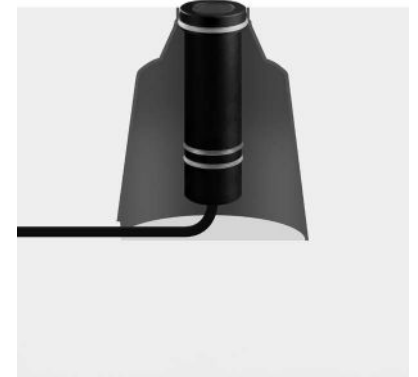

BUIO

Recessed, floor uplight with the idea that a small black dot reveals it's function only when necessary. Trim or Trimless available. Spot version available with optional accessories - wall, ceiling, or spike.

Design by: Maurici Gines, 2023

DETAILS.

FINISH: MATT BLACK

GLASS FINISH: BLACK OR TRANSPARENT

SIZE (TRIM): Ø1.8" X 4.25" H

SIZE (TRIMLESS): Ø1.4" X 4.25" H

24V DC - 4.5W LED CRI 90

***AVAILABLE IN 2700K OR 3000K.**

BEAM SPREADS:

13°, 25°, 32°, OR ELLIPTICAL

RATED IP65/67

REMOTE LED DRIVER REQUIRED - NOT DIMMABLE

***OPTIONAL INSTALLATION ACCESSORIES AVAILABLE.**

BUIO

II P L

PLUGLIGHTING.COM
INFO@PLUGLIGHTING.COM