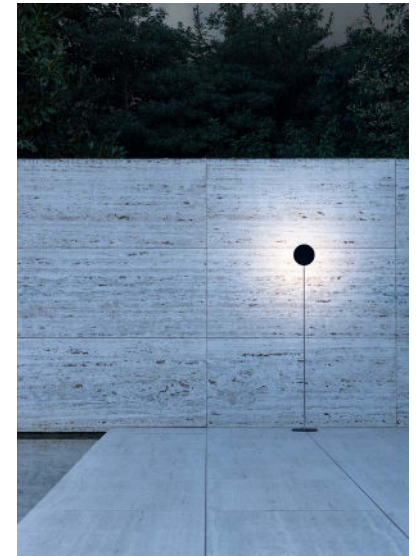

STOP

Floor lamp with indirect light featuring circle in space (textured matte black painted aluminum) that is adjustable in one direction.

DETAILS.

FINISHES AVAILABLE IN:

POLISHED CHROME
POLISHED GOLD

SHADE SIZE: Ø9.45"

BASE SIZE: Ø11.8"

OVERALL HEIGHT: 70.86"

120V - 28W LED

3000K 2877LM

*AVAILABLE IN 2700K.

SWITCH/DIMMER ON CABLE

STOP

IIPL