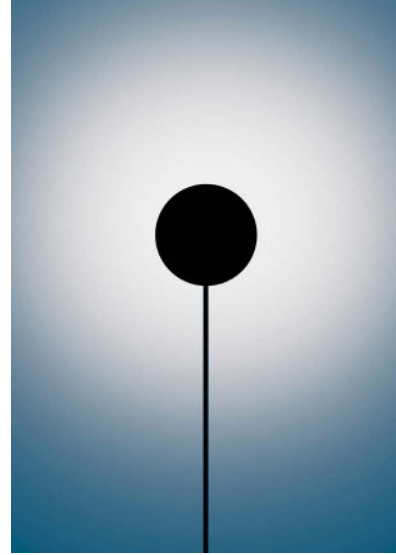

STOP

II PL

PLUGLIGHTING.COM
INFO@PLUGLIGHTING.COM

5665 MELROSE AVENUE
STE 108 LOS ANGELES 90038

P. 323 467 5635
F. 323 467 5634