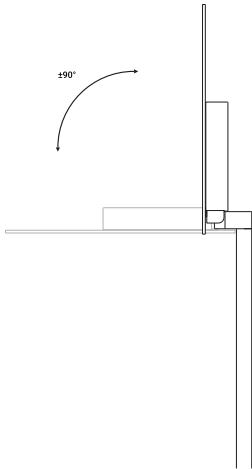

STOP

Floor lamp with indirect light featuring circle in space (textured matte black painted aluminum) that is adjustable in one direction.

DETAILS.

FINISHES AVAILABLE IN:

POLISHED CHROME
POLISHED GOLD

SHADE SIZE: Ø9.45"

BASE SIZE: Ø11.8"

OVERALL HEIGHT: 70.86"

120V - 28W LED

3000K 2877LM

*AVAILABLE IN 2700K.

SWITCH/DIMMER ON CABLE

STOP

IIPL

The sizes are expressed in inches.

IIPL

PLUGLIGHTING.COM
INFO@PLUGLIGHTING.COM

5665 MELROSE AVENUE
STE 108 LOS ANGELES 90038

P. 323 467 5635
F. 323 467 5634