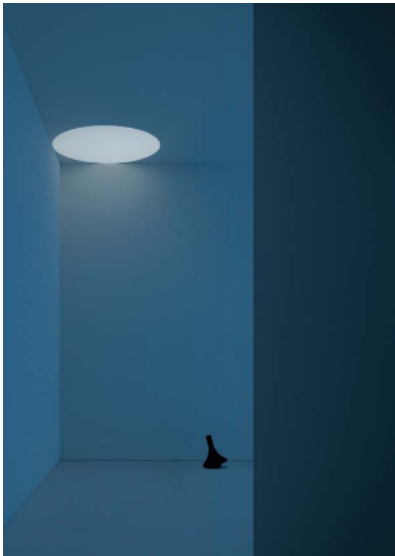

## ONEOFF

Indirect, mobile floor lamp with a special optical system that creates a perfect circle of light on the ceiling. Luminaire is adjustable in all directions. Optional accessories available.

Design by: Omar Carraglia, 2025

### DETAILS.

FINISH: GRAVITY BLACK

SIZE: Ø1.97" (TOP) X Ø8.93" BASE

OVERALL HEIGHT: 11.2"

120V - 12W LED

5000K 380LM

SWITCH/DIMMER ON CABLE

ONEOFF