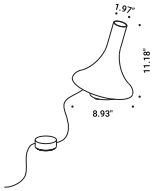

ONEOFF

OneOff

Omar Carraglia / 2025

OneOff
12W
120V - 60Hz
5000K - 380lm
CRI >80
Driver with plug included
Dimmer on board

Gravity Black - 5000K - Dimmer on board	1A5642703.50.06

Optional accessories

Other accessories

0.90"

Red dichroic filter	Not included
	1X0210000.01.00

0.90"

Yellow dichroic filter	Not included
	1X0210000.02.00

0.90"

Blue dichroic filter	Not included
	1X0210000.03.00

The sizes are expressed in inches.