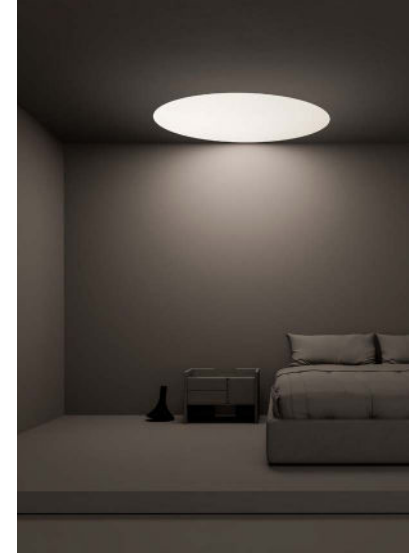

## ONEOFF

Indirect, mobile floor lamp with a special optical system that creates a perfect circle of light on the ceiling. Luminaire is adjustable in all directions. Optional accessories available.

Design by: Omar Carraglia, 2025

### DETAILS.

FINISH: GRAVITY BLACK

SIZE: Ø1.97" (TOP) X Ø8.93" BASE

OVERALL HEIGHT: 11.2"

120V - 12W LED

5000K 380LM

SWITCH/DIMMER ON CABLE

ONEOFF