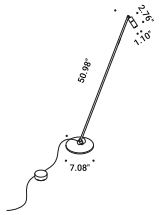

MIA

Floor lamp with direct light featuring tilting stem and adjustable spotlight.
Can be used as table lamp.

DETAILS.

FINISHES AVAILABLE IN:

MATTE BLACK

NATURAL ALUMINUM

SHADE SIZE: Ø1.1" X 2.76" H; Ø7" BASE

OVERALL HEIGHT: 51"

120V - 6W LED

3000K 250LM

*AVAILABLE IN 2700K.

BEAM SPREAD: 25°

SWITCH/DIMMER ON CABLE

MIA

II PL

PLUGLIGHTING.COM
INFO@PLUGLIGHTING.COM

5665 MELROSE AVENUE
STE 108 LOS ANGELES 90038

P. 323 467 5635
F. 323 467 5634

MIA

MIA

Davide Groppi / 2025

MIA
 6W
 120V - 60Hz
 2700K - 250lm / 3000K - 258lm
 CRI >90
 Beam 25°
 UGR <19
 Driver with plug included
 Dimmer on board

The sizes are expressed in inches.

I I P L

PLUGLIGHTING.COM
 INFO@PLUGLIGHTING.COM

5665 MELROSE AVENUE
 STE 108 LOS ANGELES 90038

P. 323 467 5635
 F. 323 467 5634