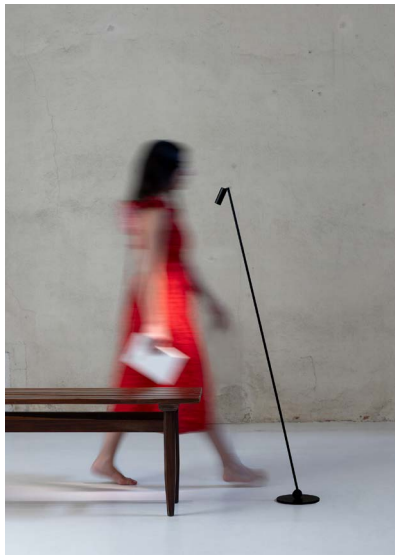

MIA

Floor lamp with direct light featuring tilting stem and adjustable spotlight.
Can be used as table lamp.

DETAILS.

FINISHES AVAILABLE IN:

MATTE BLACK

NATURAL ALUMINUM

SHADE SIZE: Ø1.1" X 2.76" H; Ø7" BASE

OVERALL HEIGHT: 51"

120V - 6W LED

3000K 250LM

*AVAILABLE IN 2700K.

BEAM SPREAD: 25°

SWITCH/DIMMER ON CABLE

MIA

II PL