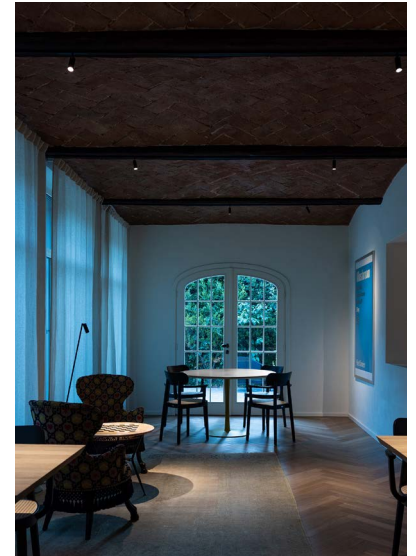

MIA

Floor lamp with direct light featuring tilting stem and adjustable spotlight.
Can be used as table lamp.

DETAILS.

FINISHES AVAILABLE IN:

MATTE BLACK

NATURAL ALUMINUM

SHADE SIZE: Ø1.1" X 2.76" H; Ø7" BASE

OVERALL HEIGHT: 51"

120V - 6W LED

3000K 250LM

*AVAILABLE IN 2700K.

BEAM SPREAD: 25°

SWITCH/DIMMER ON CABLE

MIA

II PL