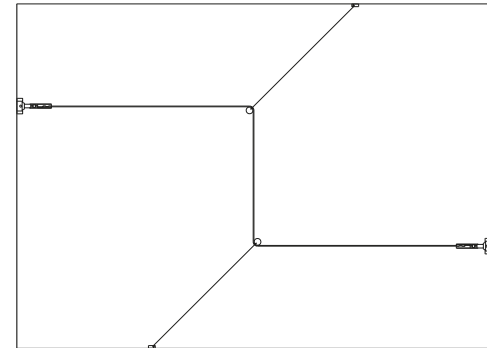

# UTOPIA

UTOPIA

Davide Groppi / 2023

Example of installation with max rotation 30°

1A5680400.00.00 - Example of installation with bending accessory

Davide Groppi / 2023

UTOPIA

1A5680400.00.00 - Example of installation with bending accessory