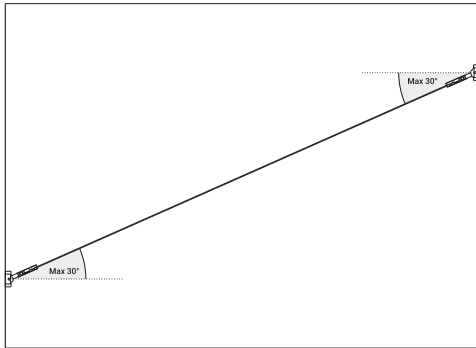

UTOPIA

UTOPIA

Davide Groppi / 2023

Example of installation with max rotation 30°