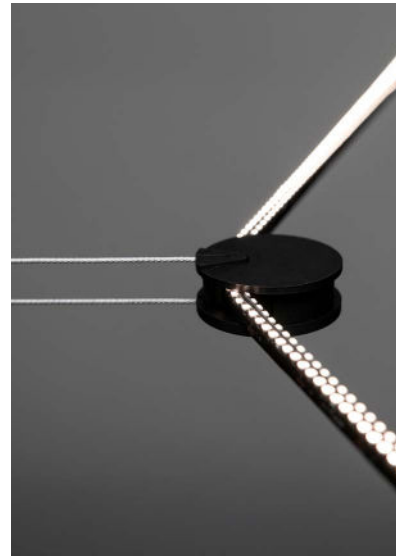

UTOPIA

II PL

PLUGLIGHTING.COM
INFO@PLUGLIGHTING.COM

5665 MELROSE AVENUE
STE 108 LOS ANGELES 90038

P. 323 467 5635
F. 323 467 5634