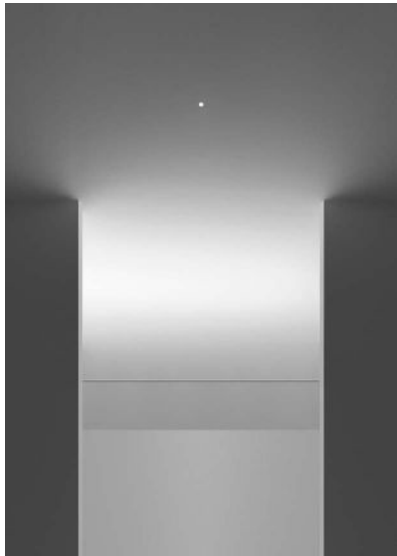

UTOPIA

II PL

PLUGLIGHTING.COM
INFO@PLUGLIGHTING.COM

5665 MELROSE AVENUE
STE 108 LOS ANGELES 90038

P. 323 467 5635
F. 323 467 5634