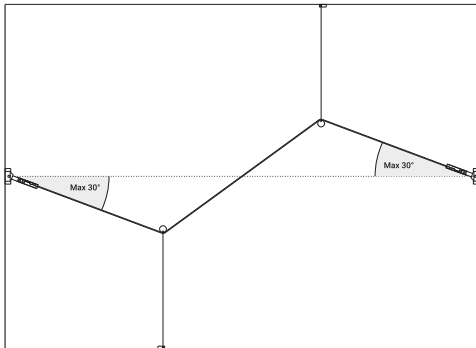

1A5680400.00.00 - Example of installation with bending accessory

Davide Groppi / 2023

UTOPIA