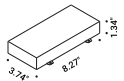

Driver				Not included
120-277V	24V/96W/IP20/1-10V - TRIAC	UTOPIA 12	1Z2020060	

The sizes are expressed in inches.

I I P L

PLUGLIGHTING.COM
INFO@PLUGLIGHTING.COM

5665 MELROSE AVENUE
STE 108 LOS ANGELES 90038

P. 323 467 5635
F. 323 467 5634

UTOPIA

Davide Groppi / 2023