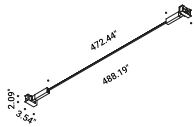

UTOPIA 12
Max 164W
24V DC
2700K - 18600lm / 3000K - 19392lm
CRI >90
Driver not included

Matt Black - 2700K	1A6860403.27.20
Matt Black - 3000K	1A6860403.30.20

Compulsory accessories

Drivers

Driver				Not included
100-240V	24V/96W/IP67/1-10V		1Z1120540	

Driver				Not included
120-277V	24V/60W/IP20/1-10V - TRIAC	UTOPIA 6	1Z2020040