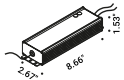

Compulsory accessories

Drivers

Driver				Not included
100-240V	24V/96W/IP67/1-10V		1Z1120540