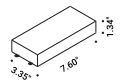

Driver				Not included
120-277V	24V/60W/IP20/1-10V - TRIAC	UTOPIA 6	1Z2020040