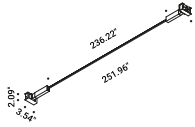

UTOPIA

UTOPIA

Davide Groppi / 2023

UTOPIA 6
Max 82W
24V DC
2700K - 9300lm / 3000K - 9696lm
CRI >90
Driver not included

Matt Black - 2700K	1A6850403.27.20
Matt Black - 3000K	1A6850403.30.20