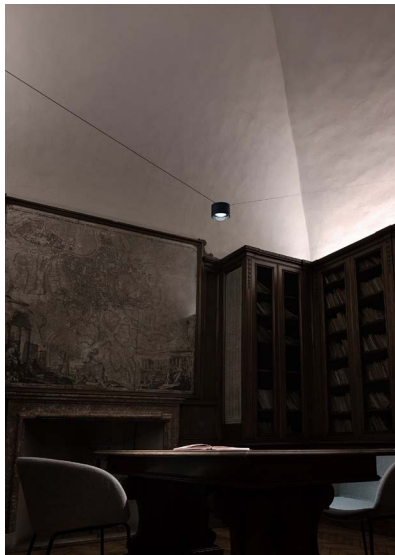

TAO

IIPL

PLUGLIGHTING.COM
INFO@PLUGLIGHTING.COM

5665 MELROSE AVENUE
STE 108 LOS ANGELES 90038

P. 323 467 5635
F. 323 467 5634