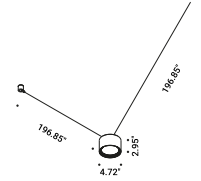

TAO

taO

Davide Groppi / 2025

taO
16,7W
Max 500mA DC
2700K - 1859lm / 3000K - 1943lm
CRI >90
Beam 22°

Matt Black - 2700K	1A6110403.27.20
Matt Black - 3000K	1A6110403.30.20

Compulsory accessories

Suspension kits

Wall/ceiling rose with driver		Not included
Matt White	Input 120V - 60Hz Output 500mA DC - Max 16,7W IP20 - 1-10V - TRIAC	1X0180303.04.09
Matt Black	Input 120V - 60Hz Output 500mA DC - Max 16,7W IP20 - 1-10V - TRIAC	1X0180403.04.09

Ceiling rose without driver		Not included
Matt White	For electrical cables - 1 Piece	1X0010300.04.00
Matt Black	For electrical cables - 1 Piece	1X0010400.04.00

Recessed rose without driver		Not included
Matt White	For electrical cables - 1 Piece Plasterboard cut-out Ø 1.73" Minimum space for mounting 2.76" For 0.49" plasterboard	1X0000300.04.00
Matt Black	For electrical cables - 1 Piece Plasterboard cut-out Ø 1.73" Minimum space for mounting 2.76" For 0.49" plasterboard	1X0000400.04.00

Wall adapter plate		Not included
Matt White		1X0050300.01.00

Drivers

Driver		Not included
120-277V	500mA/30W/IP20/1-10V - TRIAC	1Z2020050.500

The sizes are expressed in inches.

IIPL

PLUGLIGHTING.COM
INFO@PLUGLIGHTING.COM

5665 MELROSE AVENUE
STE 108 LOS ANGELES 90038

P. 323 467 5635
F. 323 467 5634

Davide Groppi / 2025

taO

Optional accessories

Other accessories

Soft filter		Not included
Standard		1X0190000.03.00

Louvre 1		Not included
Matt Black		1X0190400.10.00

Louvre 2		Not included
Matt Black		1X0190400.11.00

Parabola		Not included
Matt Black		1X0190400.08.00

Snoot		Not included
Matt Black		1X0190400.09.00

Louvre 3		Not included
Matt Black	For Parabola - Snoot	1X0190400.12.00

Louvre 4		Not included
Matt Black	For Parabola - Snoot	1X0190400.13.00