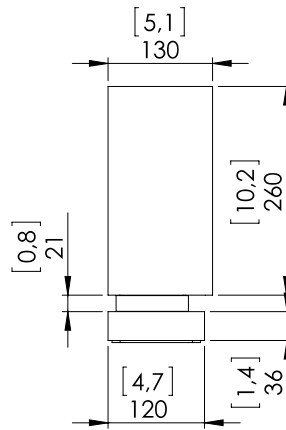

EMBRUN LP

Table lamp with aluminum, brass, and steel structure. Shade is honed white onyx. Collection also includes sconce, pendant, and chandelier.

DETAILS.

SHADE SIZE: 10.2" H X 12.2" W X 5.1" D

BASE: 1.4" H X 10.6" W X 4.7" D

OVERALL HEIGHT 12.5" H

33W LED, 1700LM, CRI 95

1900K-2500K DIM TO WARM

POWER CABLE: 78.7" L

*INTEGRATED 24V CONVERTER AND DRIVER.

WEIGHT: 33 LBS

EMBRUN LP

EMBRUN LP

Dimensions in mm [inches]

Silhouette : 175cm [69in]