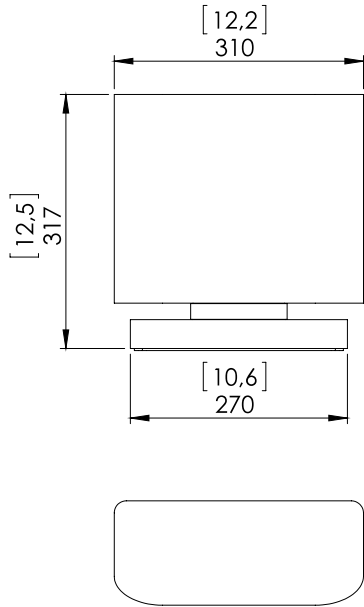

EMBRUN LP

Table lamp with aluminum, brass, and steel structure. Shade is honed white onyx. Collection also includes sconce, pendant, and chandelier.

DETAILS.

SHADE SIZE: 10.2" H X 12.2" W X 5.1" D

BASE: 1.4" H X 10.6" W X 4.7" D

OVERALL HEIGHT 12.5" H

33W LED, 1700LM, CRI 95

1900K-2500K DIM TO WARM

POWER CABLE: 78.7" L

*INTEGRATED 24V CONVERTER AND DRIVER.

WEIGHT: 33 LBS

EMBRUN LP

EMBRUN LP

Dimensions in mm [inches]

Silhouette : 175cm [69in]