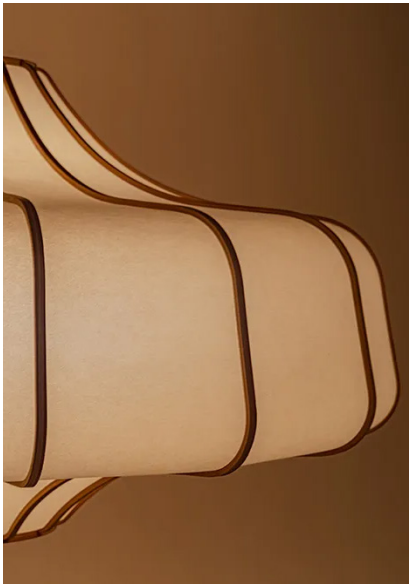

SPACECRAFT

Made from Akita cedar and Mino washi paper, Spacecraft pendant lamp evokes the image of a futuristic spacecraft. The bentwood frame, achieved through advanced techniques, pushes the boundaries of material possibilities. Available in two sizes.

DETAILS.

SMALL: Ø23.6" X 12" H

LARGE: Ø34.6" X 17.7" H

CANOPY: Ø3.9" X 1" H

1 X E26 LED BULB (NOT INCLUDED)

CORD LENGTH: 78.75" (2M) WHITE

SPACECRAFT

II PL