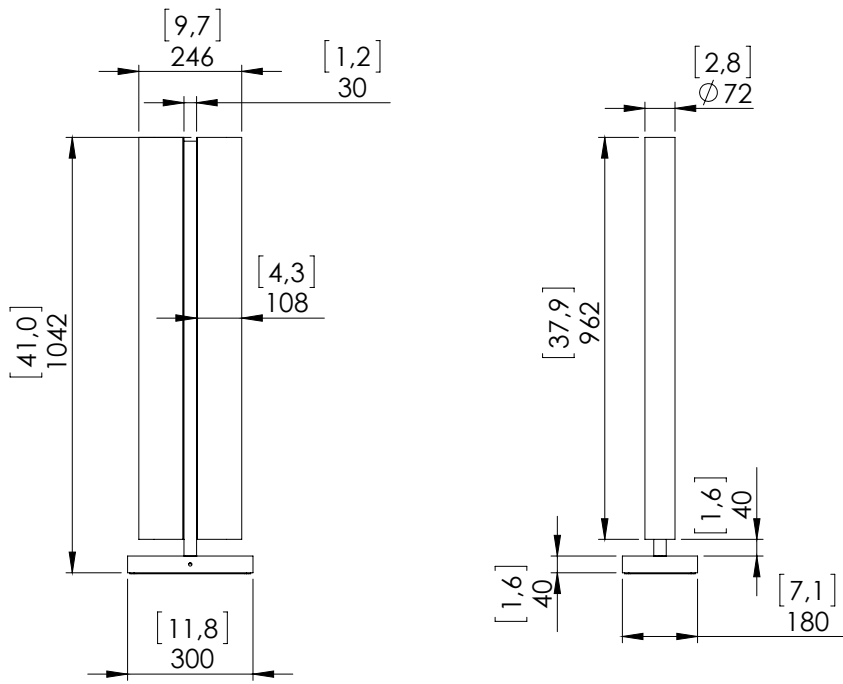

TENNESSEE LH

Table lamp with aluminum, brass, and steel structure. Shade is honed white onyx. Collection also includes sconce, pendant, and chandelier.

Design by: Glenn Sestig

DETAILS.

SHADE SIZE: 10.2" H X 12.2" W X 5.1" D

BASE: 1.4" H X 10.6" W X 4.7" D

OVERALL HEIGHT 12.5" H

33W LED, 1700LM, CRI 95

1900K-2500K DIM TO WARM

POWER CABLE: 78.7" L

*INTEGRATED 24V CONVERTER AND DRIVER.

WEIGHT: 33 LBS

TENNESSEE LH

II P L

PLUGLIGHTING.COM
INFO@PLUGLIGHTING.COM

5665 MELROSE AVENUE
STE 108 LOS ANGELES 90038

P. 323 467 5635
F. 323 467 5634

Dimensions in mm [inches]

Silhouette : 175cm [69in]