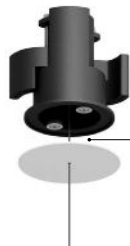

REFLEX S

Indirect LED suspension with mirror for a magic and almost invisible lighting solution.
Wall version available with Endless system (Reflex).

DETAILS.

FINISH:

MATT BLACK

MIRROR SIZE: 51.97" W X 8.7" D

Ceiling suspension kit Not included

Matt White	For suspension cables - 1 Piece		1X0010300.01.00	
Matt Black	For suspension cables - 1 Piece		1X0010400.01.00	
Matt White	For electrical cables - 1 Piece	REFLEX S 2	1X0010300.04.00	
Matt Black	For electrical cables - 1 Piece	REFLEX S 2	1X0010400.04.00	

Wall adapter plate Not included

Matt White	For mounting on brick masonry walls		1X0050300.01.00	
------------	-------------------------------------	--	-----------------	--

REFLEX S

SUSPENSION KITS

Recessed suspension kit