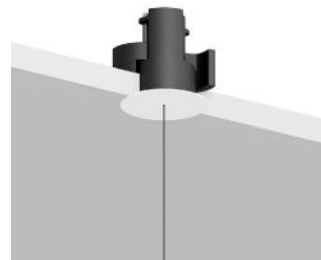

REFLEX S

SUSPENSION KITS

Recessed suspension kit

Suspension kit for 0.49" plasterboard
Plasterboard cut-out Ø 1.73"
Minimum space for mounting 2.76"

Magnetic fixing

Version	Use	Product reference	Finish	Code
Recessed suspension kit.01	For suspension cables	REFLEX S 1	Matt White	1X0000300.01.00
		REFLEX S 2		
Recessed suspension kit.02	For electrical cables	SHANGHAI 1	Matt White	1X0000300.02.00
		MAGIA		
Recessed suspension kit.03	For suspension cables	SOTTILE 1 DE	Matt Black	1X0000400.01.00
		SOTTILE 2 DE		
Recessed suspension kit.04	For electrical cables	MASAI 1	Matt White	1X0000300.03.00
		MASAI 2		
Recessed suspension kit.05	For electrical cables	ASINTOTO	Matt White	1X0000300.04.00
		REFLEX S 2		
Recessed suspension kit.06	For electrical cables	SHANGHAI 2	Matt Black	1X0000400.04.00
		SOTTILE 2 DE		
Recessed suspension kit.07	For electrical cables	LOUIS XIV 2	Matt White	1X0000300.05.00
		SOTTOSOPRA 2		
Recessed suspension kit.08	For electrical cables	MASAI 1	Matt Black	1X0000400.03.00
		MASAI 2		

2.44"