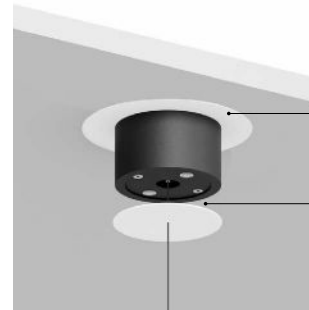

SUSPENSION KITS

Ceiling suspension kit

Back plate

Magnetic fixing

Version	Use	Product reference	Finish	Code
Ceiling suspension kit.01	For suspension cables	REFLEX S 1	Matt White	1X0010300.01.00
		REFLEX S 2		
Ceiling suspension kit.02	For electrical cables	SHANGHAI 1	Matt White	1X0010300.02.00
		MAGIA		
Ceiling suspension kit.03	For suspension cables	SOTTILE 1 DE	Matt Black	1X0010400.01.00
		SOTTILE 2 DE		
Ceiling suspension kit.04	For electrical cables	MASAI 1	Matt White	1X0010300.03.00
		MASAI 2		
Ceiling suspension kit.05	For electrical cables	ASINTOTO	Matt White	1X0010300.04.00
		REFLEX S 2		
Ceiling suspension kit.06	For electrical cables	SHANGHAI 2	Matt Black	1X0010400.04.00
		SOTTILE 2 DE		
Back plate			Matt White	1X0050300.01.00

3.03"

4.72"

0.44"