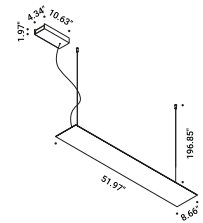

5665 MELROSE AVENUE
STE 108 LOS ANGELES 90038

P. 323 467 5635
F. 323 467 5634

REFLEX S

REFLEX S

Michele Groppi / 2023

Suspension / Indirect / Indoor

Material Metal - Mirror
Finish .04 Matt Black

Note Suspension luminaire. Plane with mirror finish. Matt black rear plane. Matt white rose. AISI 304 stainless steel suspension cables. Black cable. Possibility for the luminaire to be powered by ENDLESS conductive tape and by dedicated voltage/current (Max 48V DC - Max 150W - Max 4A). REFLEX S 2: version with power cable only and without rose.