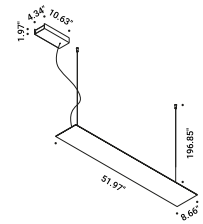

REFLEX S 1

Ceiling driver version
54W
120V - 60Hz
2700K - 6852lm / 3000K - 7064lm
CRI >90
Driver integrated
TRIAC/IGBT

Matt Black - 2700K - TRIAC/IGBT
Matt Black - 3000K - TRIAC/IGBT

1A4790403.27.02
1A4790403.30.02

The sizes are expressed in inches.

IIPL

PLUGLIGHTING.COM
INFO@PLUGLIGHTING.COM

5665 MELROSE AVENUE
STE 108 LOS ANGELES 90038

P. 323 467 5635
F. 323 467 5634