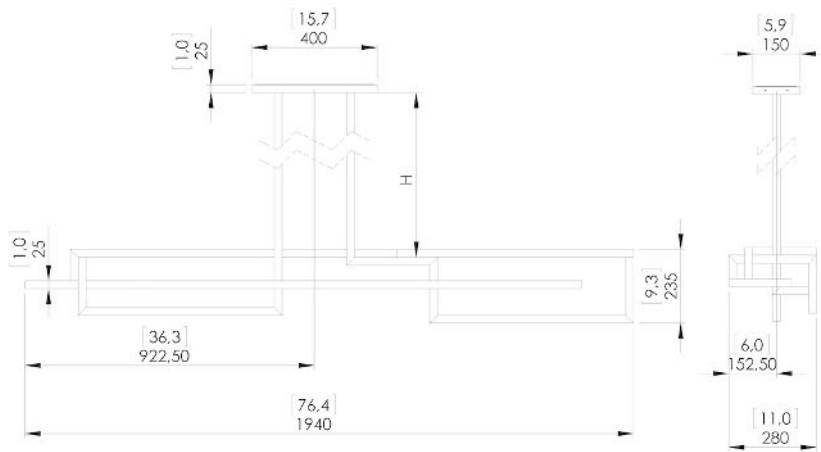

### DETAILS.

Ø53" X 39.6" H X Ø6" CANOPY

35W LED; 0-10V DIMMABLE

2200K, 95 CRI, 2700 LM

WEIGHT: 46.3 LBS

\*DIMMING MODULE REQUIRED WITH 24V REMOTE DRIVER.

UNTITLED T

UNTITLED T

Dimensions in mm [inches]

Silhouette : 175cm / 69in