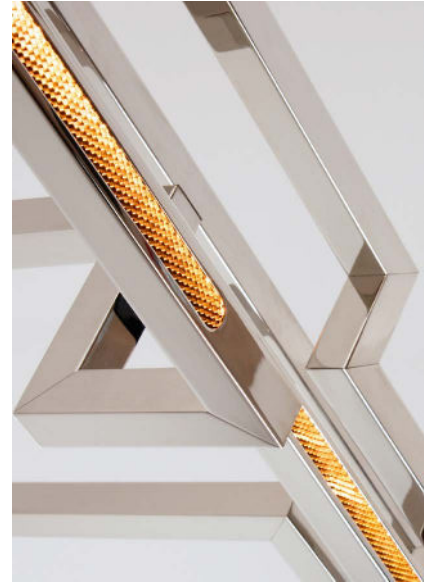

## UNTITLED T

**\*\*SALE\*\***

Brass structure and aluminum structure. Showroom sample available in polished nickel.

For mounting, make sure ceiling is straight.  
***When necessary, reinforce the ceiling.***

Finishes: Polished Nickel

### DETAILS.

Ø53" X 39.6" H X Ø6" CANOPY

35W LED; 0-10V DIMMABLE

2200K, 95 CRI, 2700 LM

WEIGHT: 46.3 LBS

\*DIMMING MODULE REQUIRED WITH 24V REMOTE DRIVER.

UNTITLED T

UNTITLED T

Dimensions in mm [inches]

Silhouette : 175cm / 69in