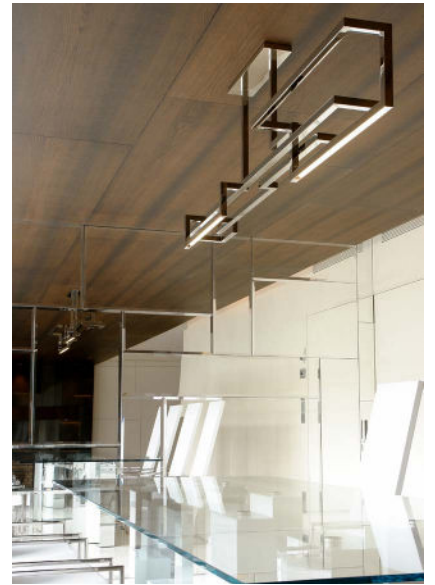

## UNTITLED T

**\*\*SALE\*\***

Brass structure and aluminum structure. Showroom sample available in polished nickel.

For mounting, make sure ceiling is straight.  
***When necessary, reinforce the ceiling.***

Finishes: Polished Nickel

### DETAILS.

Ø53" X 39.6" H X Ø6" CANOPY

35W LED; 0-10V DIMMABLE

2200K, 95 CRI, 2700 LM

WEIGHT: 46.3 LBS

\*DIMMING MODULE REQUIRED WITH 24V REMOTE DRIVER.

UNTITLED T

UNTITLED T

Dimensions in mm [inches]

Silhouette : 175cm / 69in