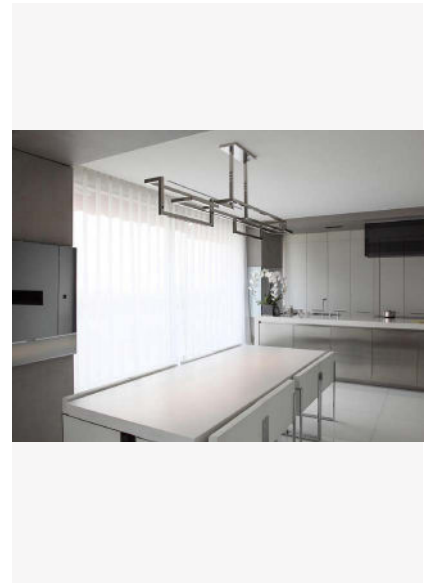

### DETAILS.

Ø53" X 39.6" H X Ø6" CANOPY

35W LED; 0-10V DIMMABLE

2200K, 95 CRI, 2700 LM

WEIGHT: 46.3 LBS

\*DIMMING MODULE REQUIRED WITH 24V REMOTE DRIVER.

UNTITLED T

UNTITLED T

Dimensions in mm [inches]

Silhouette : 175cm / 69in