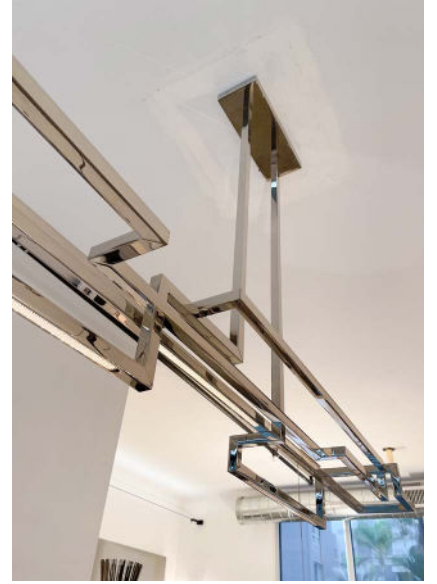

## UNTITLED T

**\*\*SALE\*\***

Brass structure and aluminum structure. Showroom sample available in polished nickel.

For mounting, make sure ceiling is straight.  
***When necessary, reinforce the ceiling.***

Finishes: Polished Nickel

### DETAILS.

Ø53" X 39.6" H X Ø6" CANOPY

35W LED; 0-10V DIMMABLE

2200K, 95 CRI, 2700 LM

WEIGHT: 46.3 LBS

\*DIMMING MODULE REQUIRED WITH 24V REMOTE DRIVER.

UNTITLED T

UNTITLED T

Dimensions in mm [inches]

Silhouette : 175cm / 69in