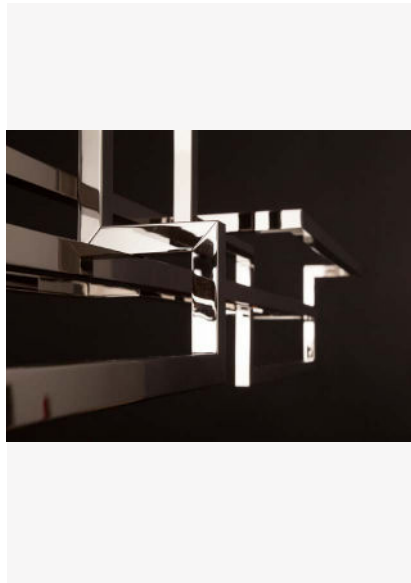

## UNTITLED T

**\*\*SALE\*\***

Brass structure and aluminum structure. Showroom sample available in polished nickel.

For mounting, make sure ceiling is straight.  
***When necessary, reinforce the ceiling.***

Finishes: Polished Nickel

### DETAILS.

Ø53" X 39.6" H X Ø6" CANOPY

35W LED; 0-10V DIMMABLE

2200K, 95 CRI, 2700 LM

WEIGHT: 46.3 LBS

\*DIMMING MODULE REQUIRED WITH 24V REMOTE DRIVER.

UNTITLED T

UNTITLED T

Dimensions in mm [inches]

Silhouette : 175cm / 69in