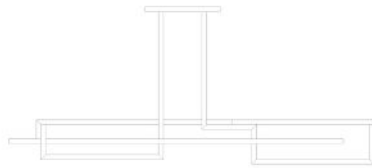

### DETAILS.

Ø53" X 39.6" H X Ø6" CANOPY

35W LED; 0-10V DIMMABLE

2200K, 95 CRI, 2700 LM

WEIGHT: 46.3 LBS

\*DIMMING MODULE REQUIRED WITH 24V REMOTE DRIVER.

UNTITLED T

UNTITLED T

Dimensions in mm [inches]

Silhouette : 175cm / 69in