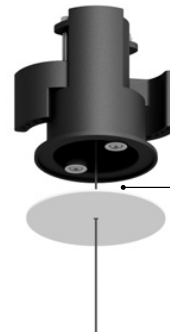

Optional accessories

Suspension kits

Recessed suspension kit for 0.49" plasterboard				Not included
Matt White	For electrical cables - 1 Piece Plasterboard cut-out Ø 1.73" Minimum space for mounting 2.76"	LOUIS XIV 2	1X0000300.05.00	
Matt Black	For electrical cables - 1 Piece Plasterboard cut-out Ø 1.73" Minimum space for mounting 2.76"	LOUIS XIV 2	1X0000400.05.00	

SUSPENSION KITS

Recessed suspension kit

Suspension kit for 0.49" plasterboard
Plasterboard cut-out Ø 1.73"
Minimum space for mounting 2,76"

Magnetic fixing
Fissaggio magnetico

Version	Use	Product reference	Finish	Code	Price
Recessed suspension kit.01	For suspension cables	REFLEX S 1	Matt White	1X0000300.01.00	140,00 €
		REFLEX S 2			
		SHANGHAI 1			
		SHANGHAI 2	Matt Black	1X0000400.01.00	140,00 €
		SOTTILE 1			
		SOTTILE 1 DE			
SOTTILE 2					
SOTTILE 2 DE					
Recessed suspension kit.02	For electrical cables	MAGIA	Matt White	1X0000300.02.00	140,00 €
			Matt Black	1X0000400.02.00	140,00 €
Recessed suspension kit.03	For suspension cables	MASAI 1 MASAI 2	Matt White	1X0000300.03.00	140,00 €
			Matt Black	1X0000400.03.00	140,00 €
Recessed suspension kit.04	For electrical cables	ASINTOTO REFLEX S 2 SHANGHAI 2 SOTTILE 2 SOTTILE 2 DE	Matt White	1X0000300.04.00	140,00 €
			Matt Black	1X0000400.04.00	140,00 €
				1X0000400.04.00	140,00 €
				1X0000400.04.00	140,00 €
Recessed suspension kit.05	For electrical cables	LOUIS XIV 2 SOTTOSOPRA 2	Matt White	1X0000300.05.00	140,00 €
			Matt Black	1X0000400.05.00	140,00 €