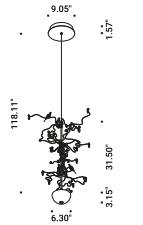

LOUIS XIV

LOUIS XIV

Davide Groppi / 2023

Suspension / Direct-Indirect / Indoor

Material Glass - Metal
Finish .19 Polished Gold

Note Suspension luminaire. Seventy-five crystal drops and two birds. Natural brass branches. Structure with polished gold finish. Matt white rose. Dual emission and on/off. White cable. LOUIS XIV 2: version with power cable only and without rose.

LOUIS XIV 1
Ceiling driver version
16,5W
120V - 60Hz
2700K - Up 890lm - Down 210lm /
3000K - Up 936lm - Down 235lm
CRI >90
UGR <19
Driver integrated
TRIAC/IGBT

Polished Gold - 2700K - TRIAC/IGBT
Polished Gold - 3000K - TRIAC/IGBT

| 1A4361903.27.02 |
| 1A4361903.30.02 |