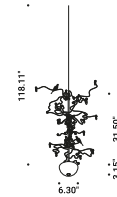

LOUIS XIV

Davide Groppi / 2023

LOUIS XIV 2
Remote driver version
15W
Max 250mA DC
2700K - Up 890lm - Down 210lm /
3000K - Up 936lm - Down 235lm
CRI >90
UGR <19
Driver not included
2 Drivers required

Polished Gold - 2700K
Polished Gold - 3000K

| 1A4361903.27.20 |
| 1A4361903.30.20 |

Compulsory accessories

Drivers

Driver for upright emission				Not included
120-240V	250mA/12W/IP64/TRIAC - 1-10V	LOUIS XIV 2	1Z2330010