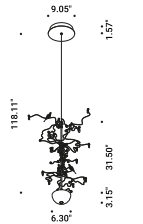

LOUIS XIV 1
Ceiling driver version
16,5W
120V - 60Hz
2700K - Up 890lm - Down 210lm /
3000K - Up 936lm - Down 235lm
CRI >90
UGR <19
Driver integrated
DALI - PUSH - 1-10V

Polished Gold - 2700K - DALI - PUSH - 1-10V
Polished Gold - 3000K - DALI - PUSH - 1-10V

| 1A4361903.27.07 |
| 1A4361903.30.07 |

The sizes are expressed in inches.

IIPL

PLUGLIGHTING.COM
INFO@PLUGLIGHTING.COM

5665 MELROSE AVENUE
STE 108 LOS ANGELES 90038

P. 323 467 5635
F. 323 467 5634