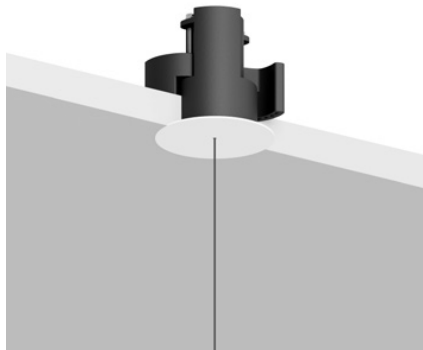

Optional accessories

Suspension kits

Recessed suspension kit for 0.49" plasterboard				Not included
Matt White	For electrical cables - 1 Piece Plasterboard cut-out Ø 1.73" Minimum space for mounting 2.76"	LOUIS XIV 2	1X0000300.05.00	
Matt Black	For electrical cables - 1 Piece Plasterboard cut-out Ø 1.73" Minimum space for mounting 2.76"	LOUIS XIV 2	1X0000400.05.00	

SUSPENSION KITS

Recessed suspension kit

Suspension kit for 0.49" plasterboard
Plasterboard cut-out Ø 1.73"
Minimum space for mounting 2,76"

Magnetic fixing
Fissaggio magnetico

Version	Use	Product reference	Finish	Code	Price
Recessed suspension kit.01	For suspension cables	REFLEX S 1	Matt White	1X0000300.01.00	140,00 €
		REFLEX S 2			
		SHANGHAI 1			
		SHANGHAI 2	Matt Black	1X0000400.01.00	140,00 €
		SOTTILE 1			
		SOTTILE 1 DE			
SOTTILE 2					
SOTTILE 2 DE					
Recessed suspension kit.02	For electrical cables	MAGIA	Matt White	1X0000300.02.00	140,00 €
			Matt Black	1X0000400.02.00	140,00 €
Recessed suspension kit.03	For suspension cables	MASAI 1 MASAI 2	Matt White	1X0000300.03.00	140,00 €
			Matt Black	1X0000400.03.00	140,00 €
Recessed suspension kit.04	For electrical cables	ASINTOTO REFLEX S 2 SHANGHAI 2 SOTTILE 2 SOTTILE 2 DE	Matt White	1X0000300.04.00	140,00 €
			Matt Black	1X0000400.04.00	140,00 €
				1X0000400.04.00	140,00 €
				1X0000400.04.00	140,00 €
Recessed suspension kit.05	For electrical cables	LOUIS XIV 2 SOTTOSOPRA 2	Matt White	1X0000300.05.00	140,00 €
			Matt Black	1X0000400.05.00	140,00 €