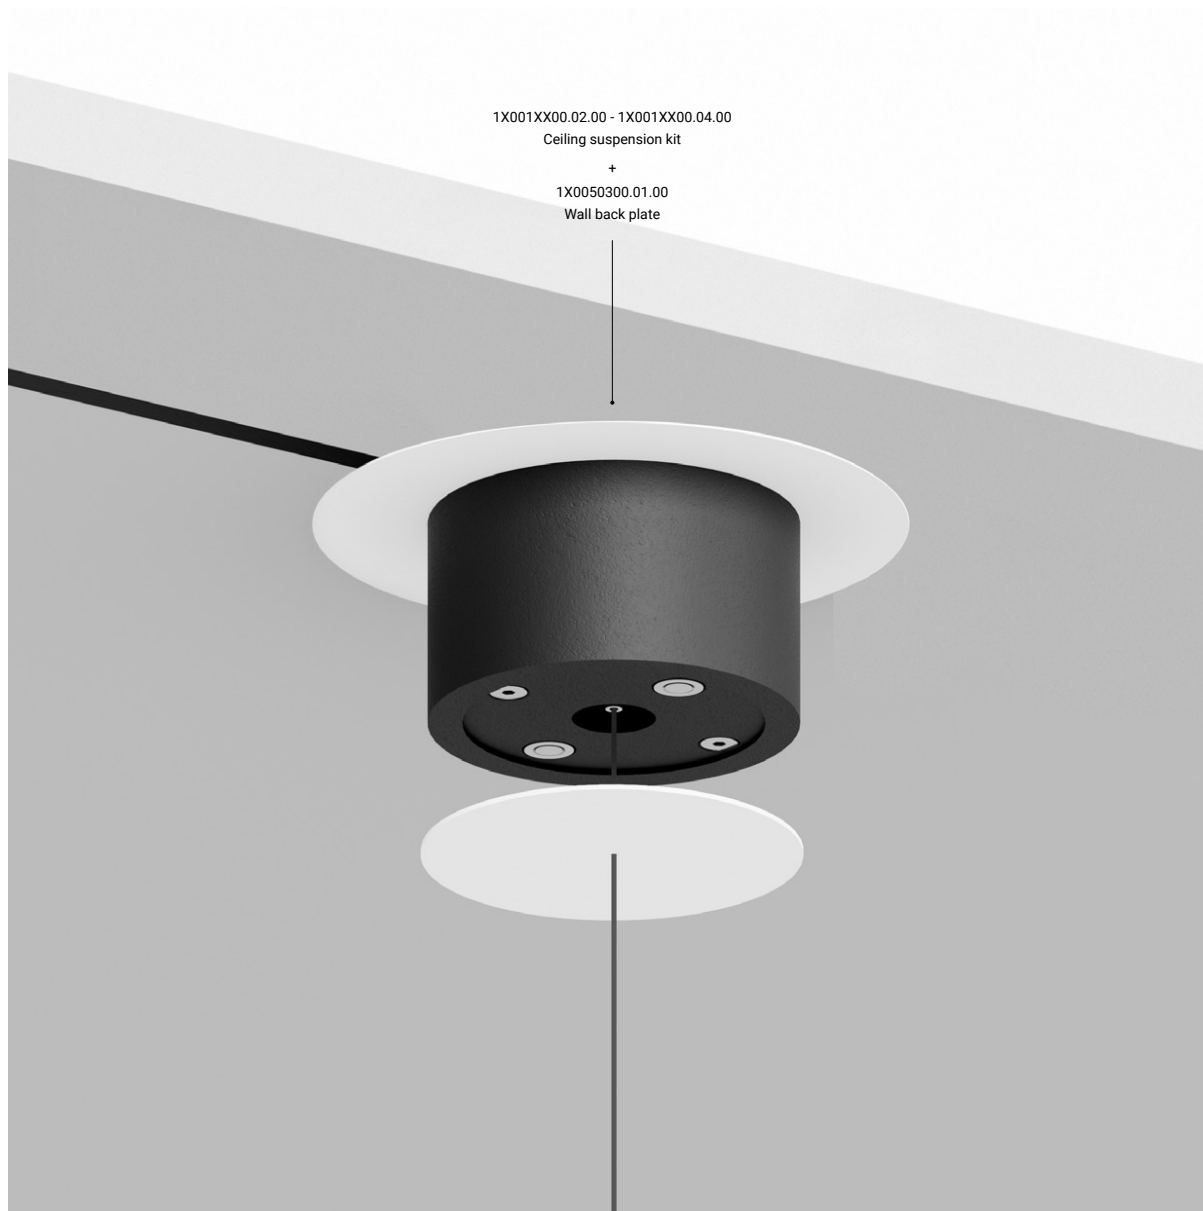

ENDLESS

IIPL

PLUGLIGHTING.COM
INFO@PLUGLIGHTING.COM

5665 MELROSE AVENUE
STE 108 LOS ANGELES 90038

P. 323 467 5635
F. 323 467 5634