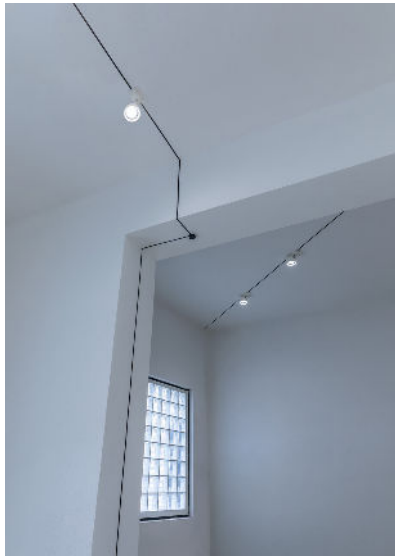

ENDLESS

IIPL

PLUGLIGHTING.COM
INFO@PLUGLIGHTING.COM

5665 MELROSE AVENUE
STE 108 LOS ANGELES 90038

P. 323 467 5635
F. 323 467 5634