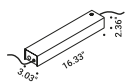

ENDLESS

ENDLESS

Davide Groppi / 2018

Compulsory accessories

Drivers for ENDLESS ON/OFF system and CASAMBI

Driver with plug		Not included
Matt White	Input 120V - 60Hz Output 48V - 60W - Max 1,25A IP20 - ON/OFF	1A1330303.00.00
Matt Black	Input 120V - 60Hz Output 48V - 60W - Max 1,25A IP20 - ON/OFF	1A1330403.00.00