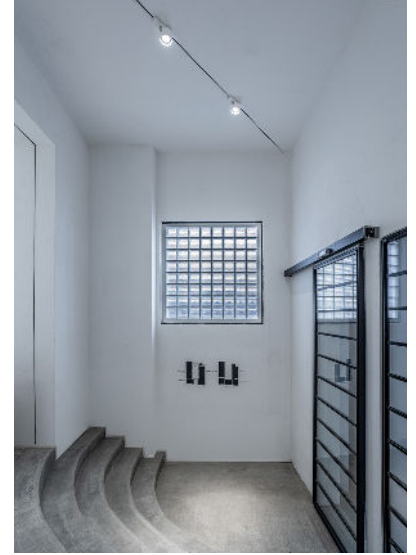

ENDLESS

IIPL

PLUGLIGHTING.COM
INFO@PLUGLIGHTING.COM

5665 MELROSE AVENUE
STE 108 LOS ANGELES 90038

P. 323 467 5635
F. 323 467 5634