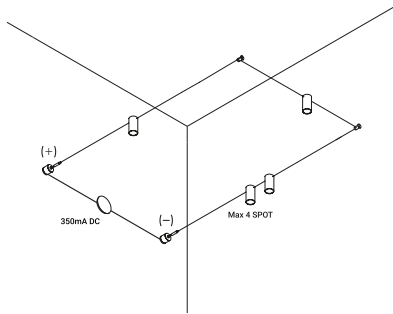

IIPL

PLUGLIGHTING.COM
INFO@PLUGLIGHTING.COM

5665 MELROSE AVENUE
STE 108 LOS ANGELES 90038

P. 323 467 5635
F. 323 467 5634

OHM: example of installation

OHM: example of installation

UTOPIA: example of installation