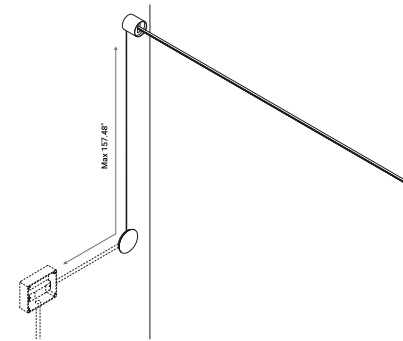

P. 323 467 5635
F. 323 467 5634

ENDLESS

ENDLESS

Davide Groppi / 2018

REFLEX: example of installation with remote driver

REFLEX: example of installation with wall/ceiling driver

REFLEX: example of installation with driver with plug

IIPL

PLUGLIGHTING.COM
INFO@PLUGLIGHTING.COM

5665 MELROSE AVENUE
STE 108 LOS ANGELES 90038

P. 323 467 5635
F. 323 467 5634

OHM: example of installation

OHM: example of installation

UTOPIA: example of installation