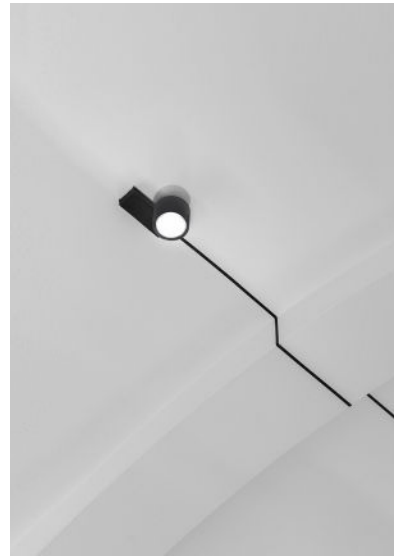

ENDLESS

IIPL

PLUGLIGHTING.COM
INFO@PLUGLIGHTING.COM

5665 MELROSE AVENUE
STE 108 LOS ANGELES 90038

P. 323 467 5635
F. 323 467 5634