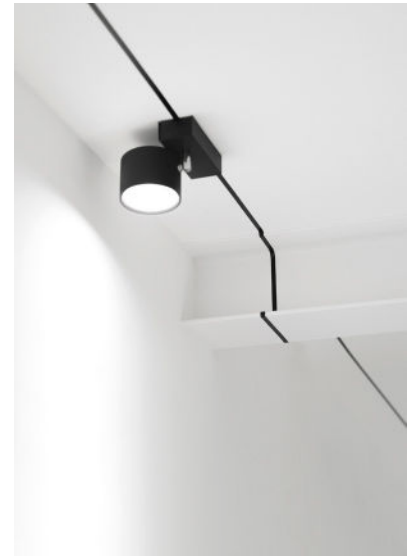

ENDLESS

IIPL

PLUGLIGHTING.COM
INFO@PLUGLIGHTING.COM

5665 MELROSE AVENUE
STE 108 LOS ANGELES 90038

P. 323 467 5635
F. 323 467 5634