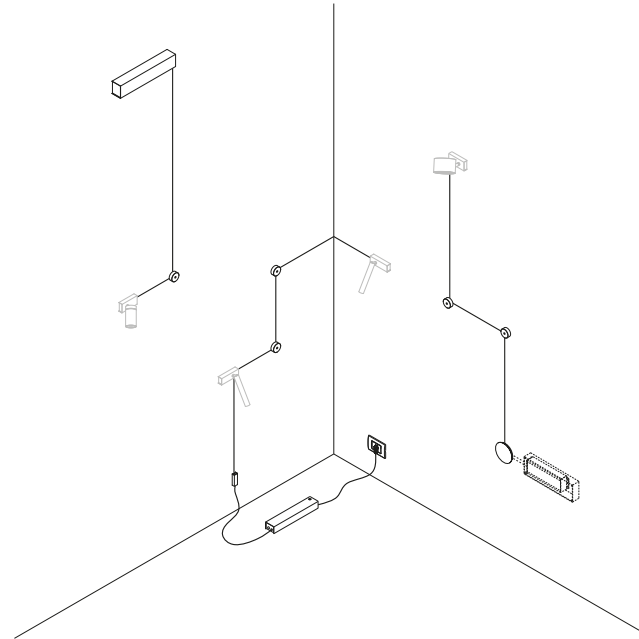

Controller			Not included
Matt Black	DALI - PUSH - 0/1-10V - IP20	1Z2170020	

The sizes are expressed in inches.

IIPL

PLUGLIGHTING.COM
INFO@PLUGLIGHTING.COM

5665 MELROSE AVENUE
STE 108 LOS ANGELES 90038

P. 323 467 5635
F. 323 467 5634

ENDLESS

Daide Groppi / 2018

ENDLESS

Examples of installation with the three different power supply modes

II PL

PLUGLIGHTING.COM
INFO@PLUGLIGHTING.COM

5665 MELROSE AVENUE
STE 108 LOS ANGELES 90038

P. 323 467 5635
F. 323 467 5634

ENDLESS

ENDLESS

Davide Groppi / 2018

Example of combined installation between various devices with remote driver

Example of combined installation between various devices with wall/ceiling driver

Davide Groppi / 2018