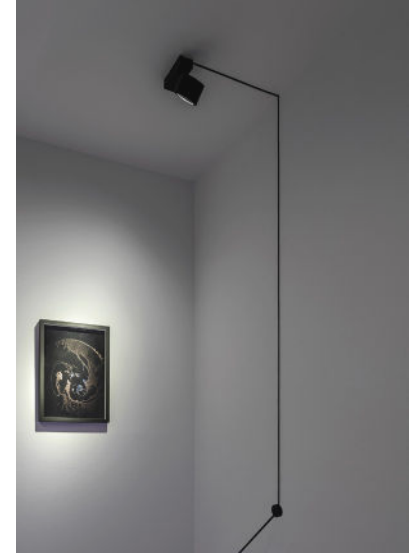

ENDLESS

II PL

PLUGLIGHTING.COM
INFO@PLUGLIGHTING.COM

5665 MELROSE AVENUE
STE 108 LOS ANGELES 90038

P. 323 467 5635
F. 323 467 5634