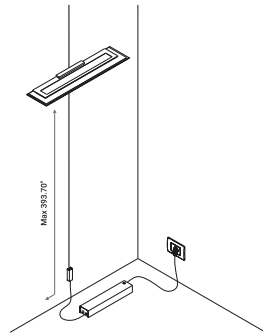

ENDLESS

ENDLESS

Davide Groppi / 2018

CATHODE: example of installation

MISS: example of installation

IIPL

PLUGLIGHTING.COM
INFO@PLUGLIGHTING.COM

5665 MELROSE AVENUE
STE 108 LOS ANGELES 90038

P. 323 467 5635
F. 323 467 5634

ENDLESS

ENDLESS

Davide Groppi / 2018

REFLEX: example of installation with remote driver

REFLEX: example of installation with wall/ceiling driver

REFLEX: example of installation with driver with plug

IIPL

PLUGLIGHTING.COM
INFO@PLUGLIGHTING.COM

5665 MELROSE AVENUE
STE 108 LOS ANGELES 90038

P. 323 467 5635
F. 323 467 5634

OHM: example of installation

OHM: example of installation

UTOPIA: example of installation