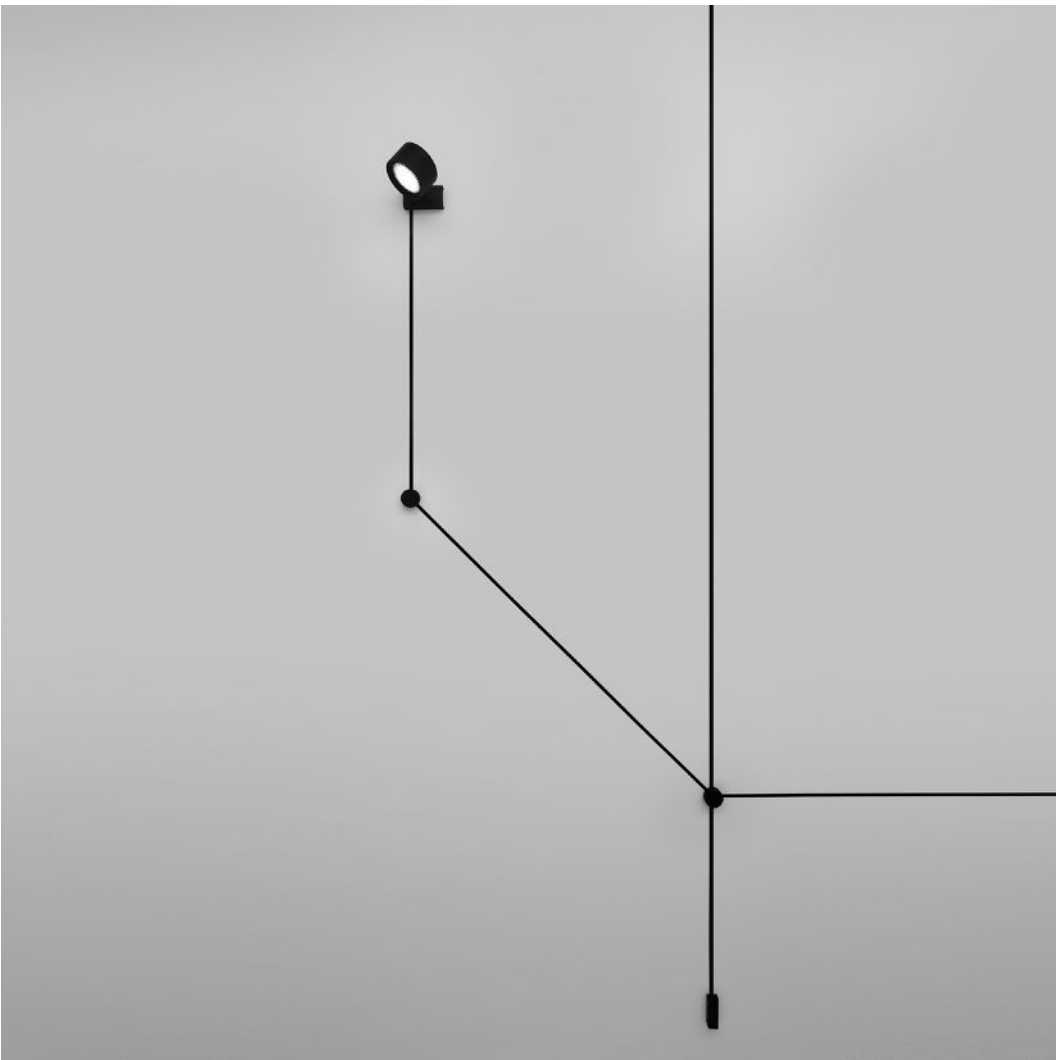

ENDLESS

Davide Groppi / 2018

ENDLESS

Systems / Direct-Indirect-Diffuse / Indoor

Material Metal
Finish .00 Standard

Note System consisting of a conductive adhesive tape to apply to surfaces.
 Possibility to connect several lamps (Max 48V DC - Max 150W - Max 4A).