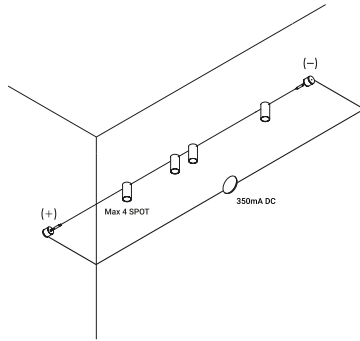

OHM: example of installation