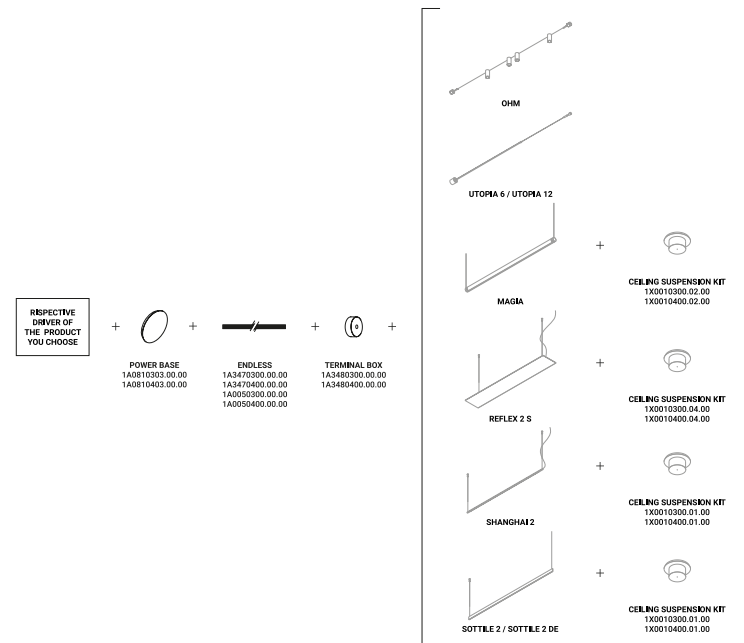

ENDLESS conductive tape used with voltage/current other than 48V DC

IIPL

PLUGLIGHTING.COM
INFO@PLUGLIGHTING.COM

5665 MELROSE AVENUE
STE 108 LOS ANGELES 90038

P. 323 467 5635
F. 323 467 5634