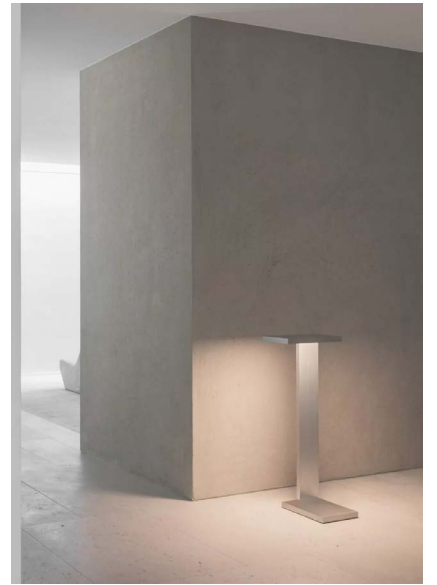

FURTIV LH

Aluminum structure floor lamp with white paper diffusing material. Collection includes suspension, sconce and table lamp (Furtiv S, Furtiv A, and Furtiv LP).

Design by: Gaëlle Lauriot-Prévost and Dominique Perrault

DETAILS.

FINISHES IN: BRUSHED ALUMINUM OR MIRROR NICKEL

OVERALL SIZE: 15" W X 39.4" H

29W, 2700K 2000 LM 95 CRI

POWER CABLE: 78.7" L

***INTEGRATED DIMMER ALLOWS DIM FROM 1-100%**

WEIGHT: 49 LBS

FURTIV LH

Dimensions in mm [inches]

Silhouette : 175cm / 69in