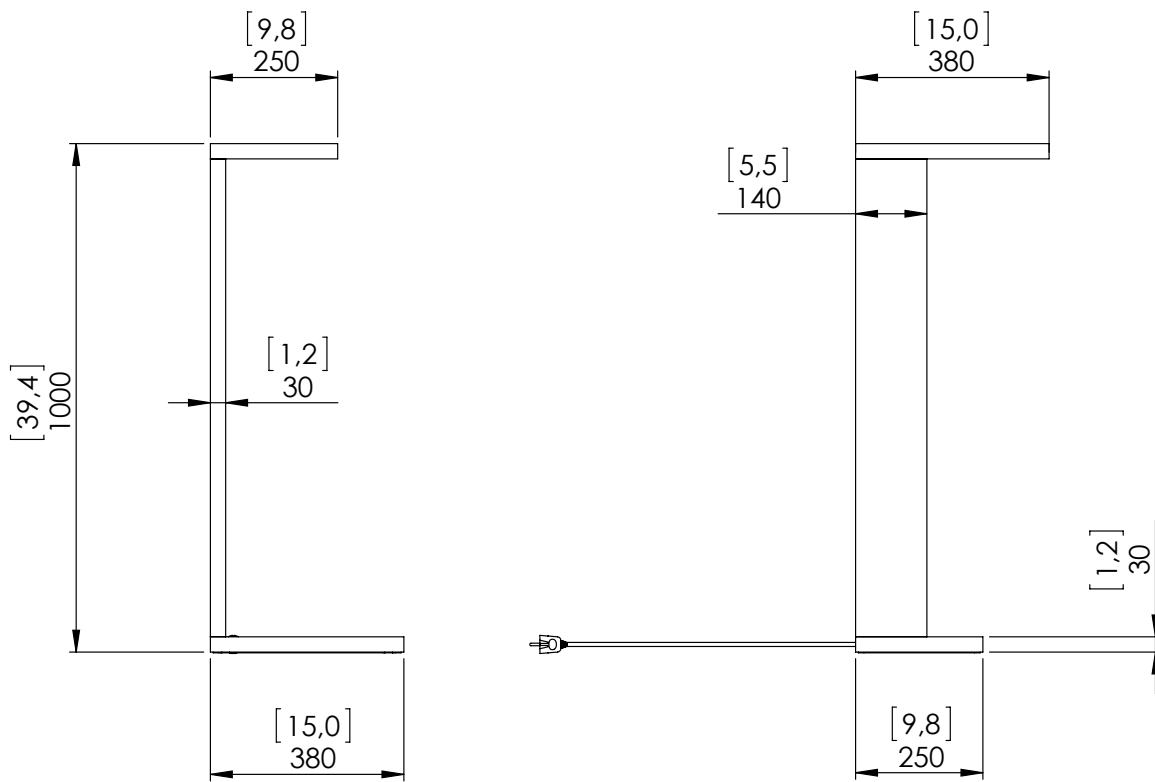

DETAILS.

FINISHES IN: BRUSHED ALUMINUM OR MIRROR NICKEL

OVERALL SIZE: 15" W X 39.4" H

29W, 2700K 2000 LM 95 CRI

POWER CABLE: 78.7" L

***INTEGRATED DIMMER ALLOWS DIM FROM 1-100%**

WEIGHT: 49 LBS

FURTIV LH

Dimensions in mm [inches]

Silhouette : 175cm / 69in