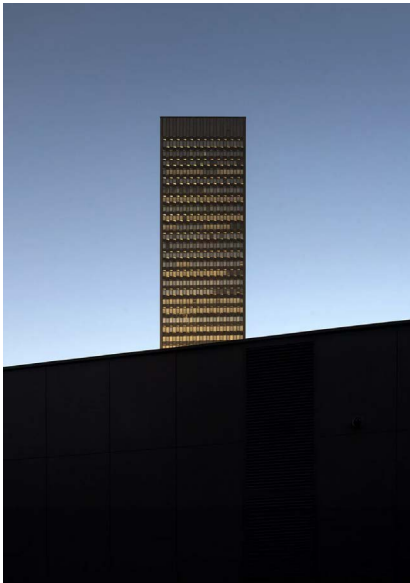

FURTIV LH

Aluminum structure floor lamp with white paper diffusing material. Collection includes suspension, sconce and table lamp (Furtiv S, Furtiv A, and Furtiv LP).

Design by: Gaëlle Lauriot-Prévost and Dominique Perrault

DETAILS.

FINISHES IN: BRUSHED ALUMINUM OR MIRROR NICKEL

OVERALL SIZE: 15" W X 39.4" H

29W, 2700K 2000 LM 95 CRI

POWER CABLE: 78.7" L

***INTEGRATED DIMMER ALLOWS DIM FROM 1-100%**

WEIGHT: 49 LBS

FURTIV LH

Dimensions in mm [inches]

Silhouette : 175cm / 69in