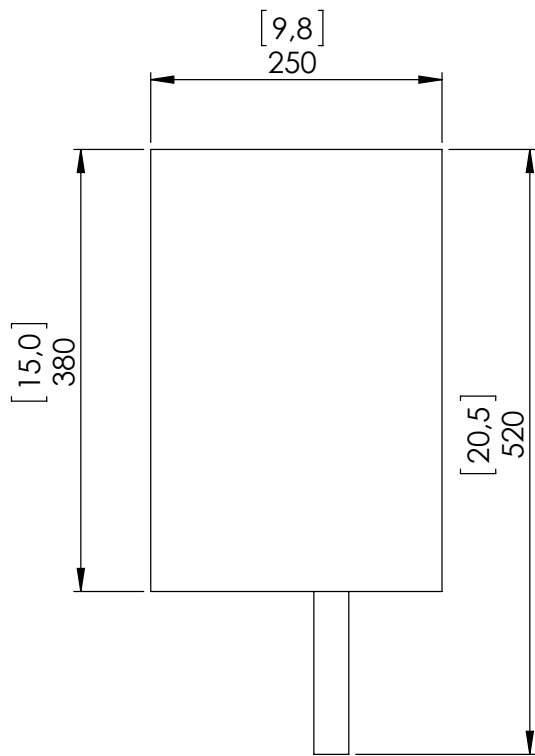

DETAILS.

FINISHES IN: BRUSHED ALUMINUM OR MIRROR NICKEL

OVERALL SIZE: 9.8" W X 5.5" D X 20.5" H

**29W, 2700K 1400 LM 95 CRI
0-10V DIMMING ONLY.**

***DIMMING MODULE REQUIRED WITH 24V REMOTE DRIVER.**

WEIGHT: 13.3 LBS

FURTIV A

Dimensions in mm [inches]

Silhouette : 175cm / 69in