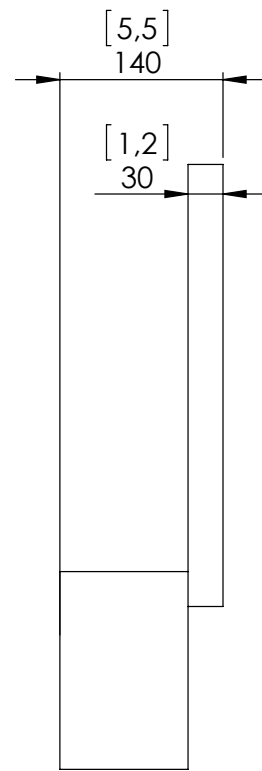

FURTIV A

Aluminum structure sconce with white paper diffusing material. Collection includes suspension, table and floor lamp (Furtiv S, Furtiv LP, and Furtiv LH).

Design by: Gaëlle Lauriot-Prévost and Dominique Perrault

DETAILS.

FINISHES IN: BRUSHED ALUMINUM OR MIRROR NICKEL

OVERALL SIZE: 9.8" W X 5.5" D X 20.5" H

**29W, 2700K 1400 LM 95 CRI
0-10V DIMMING ONLY.**

***DIMMING MODULE REQUIRED WITH 24V REMOTE DRIVER.**

WEIGHT: 13.3 LBS

FURTIV A

Dimensions in mm [inches]

Silhouette : 175cm / 69in