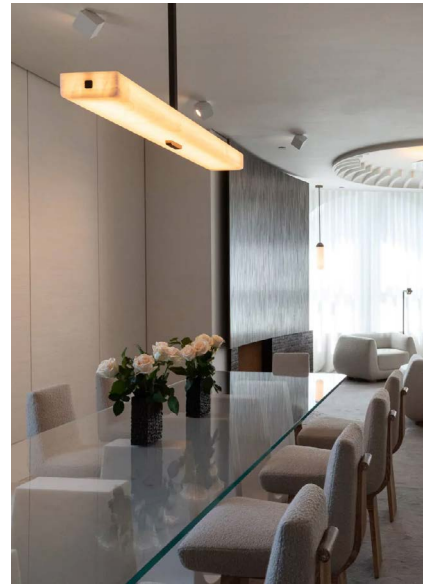

EMBRUN PL

II PL

PLUGLIGHTING.COM
INFO@PLUGLIGHTING.COM

5665 MELROSE AVENUE
STE 108 LOS ANGELES 90038

P. 323 467 5635
F. 323 467 5634