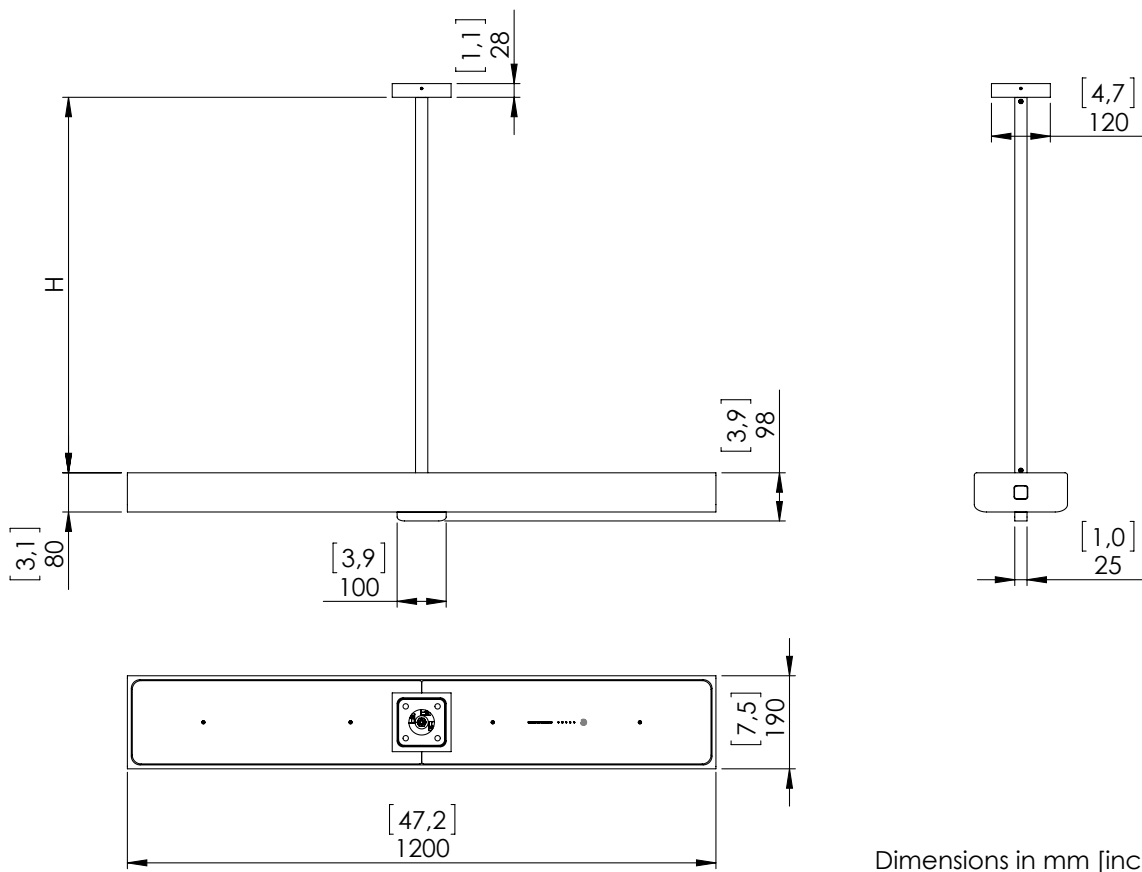

When necessary, reinforce the ceiling.

DETAILS.

SHADE SIZE: 47.2" W X 7.5" D X 3.1" H

CANOPY: 4.7" W X 1" H; DROP TO BE SPECIFIED - UP TO 78.7" (2M).
LONGER DROP UPON REQUEST.

68W, 1900-2500K DIM TO WARM, 3400 LM, 95 CRI
0-10V DIMMING ONLY.

*DIMMING MODULE REQUIRED WITH 24V REMOTE DRIVER.

WEIGHT: 62 LBS

EMBRUN PL

II PL

PLUGLIGHTING.COM
INFO@PLUGLIGHTING.COM

5665 MELROSE AVENUE
STE 108 LOS ANGELES 90038

P. 323 467 5635
F. 323 467 5634

II P L

PLUGLIGHTING.COM
INFO@PLUGLIGHTING.COM

5665 MELROSE AVENUE
STE 108 LOS ANGELES 90038

P. 323 467 5635
F. 323 467 5634

Dimensions in mm [inches]

Silhouette : 175cm [69in]