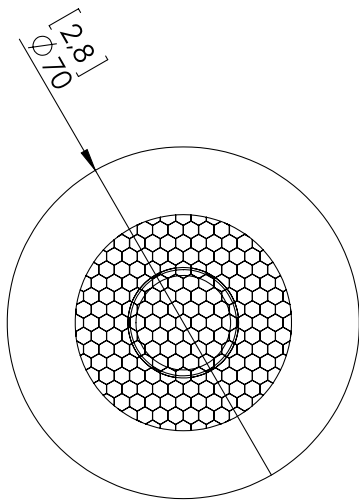

## MARIENBAD C

Vertical spotlight with aluminum cylindrical structure and 40° beam angle. Equipped with honeycomb louvre.

#### FINISHES AVAILABLE IN:

GUNMETAL  
SATIN WHITE  
BRONZE

SIZE: Ø2.8" X 2.6" H

\*DOES NOT COVER US JUNCTION BOX - MUDKIT REQUIRED.

12W 2700K, 0-10V DIMMING

1000 LM, 98 CRI

\*500MA REMOTE POWER SUPPLY REQUIRED FOR DIMMING.

WEIGHT: 1.1 LBS

MARIENBAD C

Dimensions in mm [inches]

Silhouette : 175cm / 69in