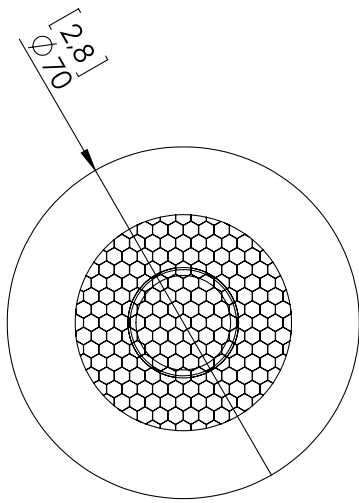

MARIENBAD C

Vertical spotlight with aluminum cylindrical structure and 40° beam angle. Equipped with honeycomb louvre.

DETAILS.

FINISHES AVAILABLE IN:

GUNMETAL
SATIN WHITE
BRONZE

SIZE: Ø2.8" X 2.6" H

*DOES NOT COVER US JUNCTION BOX - MUDKIT REQUIRED.

12W 2700K, 0-10V DIMMING

1000 LM, 98 CRI

*500MA REMOTE POWER SUPPLY REQUIRED FOR DIMMING.

WEIGHT: 1.1 LBS

MARIENBAD C

Dimensions in mm [inches]

Silhouette : 175cm / 69in