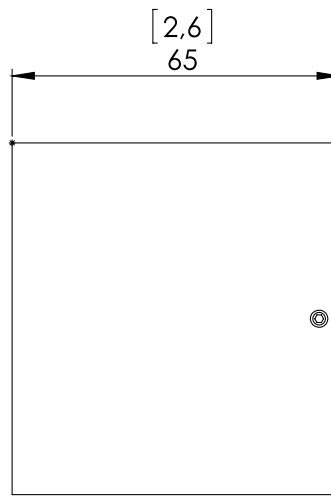

#### FINISHES AVAILABLE IN:

GUNMETAL  
SATIN WHITE  
BRONZE

SIZE: Ø2.8" X 2.6" H

\*DOES NOT COVER US JUNCTION BOX - MUDKIT REQUIRED.

12W 2700K, 0-10V DIMMING

1000 LM, 98 CRI

\*500MA REMOTE POWER SUPPLY REQUIRED FOR DIMMING.

WEIGHT: 1.1 LBS

MARIENBAD C

Dimensions in mm [inches]

Silhouette : 175cm / 69in