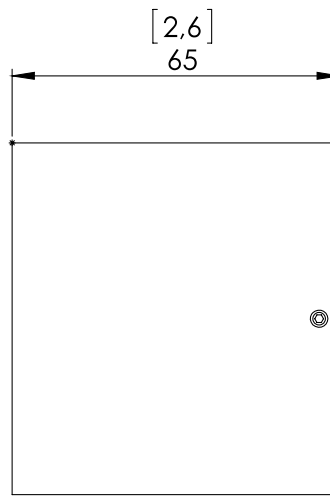

MARIENBAD C

Vertical spotlight with aluminum cylindrical structure and 40° beam angle. Equipped with honeycomb louvre.

DETAILS.

FINISHES AVAILABLE IN:

GUNMETAL
SATIN WHITE
BRONZE

SIZE: Ø2.8" X 2.6" H

*DOES NOT COVER US JUNCTION BOX - MUDKIT REQUIRED.

12W 2700K, 0-10V DIMMING

1000 LM, 98 CRI

*500MA REMOTE POWER SUPPLY REQUIRED FOR DIMMING.

WEIGHT: 1.1 LBS

MARIENBAD C

Dimensions in mm [inches]

Silhouette : 175cm / 69in