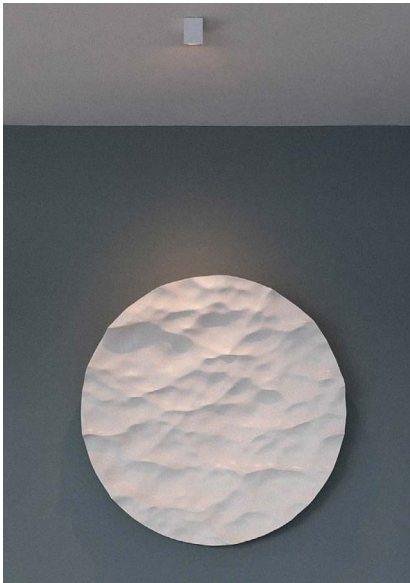

MARIENBAD C55

Angled spotlight for wall wash with aluminum cylindrical structure and light direction of 60° and 40° beam angle. Equipped with glass diffuser.

DETAILS.

FINISHES AVAILABLE IN:

GUNMETAL

SATIN WHITE

BRONZE

SIZE: Ø2.8" X 3.1" D X 2.9" H

*DOES NOT COVER US JUNCTION BOX - MUDKIT REQUIRED.

12W 2700K, 0-10V DIMMING

1000 LM, 98 CRI

*500MA REMOTE POWER SUPPLY REQUIRED FOR DIMMING.

WEIGHT: 1.1 LBS

MARIENBAD S55