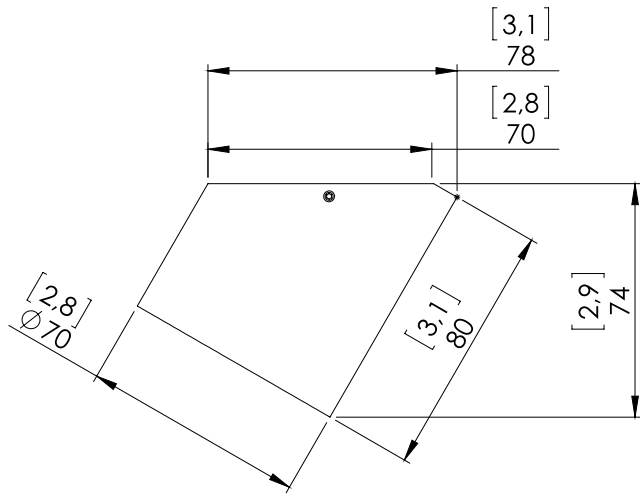

MARIENBAD C55

Angled spotlight for wall wash with aluminum cylindrical structure and light direction of 60° and 40° beam angle. Equipped with glass diffuser.

DETAILS.

FINISHES AVAILABLE IN:

GUNMETAL

SATIN WHITE

BRONZE

SIZE: Ø2.8" X 3.1" D X 2.9" H

*DOES NOT COVER US JUNCTION BOX - MUDKIT REQUIRED.

12W 2700K, 0-10V DIMMING

1000 LM, 98 CRI

*500MA REMOTE POWER SUPPLY REQUIRED FOR DIMMING.

WEIGHT: 1.1 LBS

MARIENBAD S55

Dimensions in mm [inches]

Silhouette : 175cm / 69in

II PL

PLUGLIGHTING.COM
INFO@PLUGLIGHTING.COM

5665 MELROSE AVENUE
STE 108 LOS ANGELES 90038

P. 323 467 5635
F. 323 467 5634