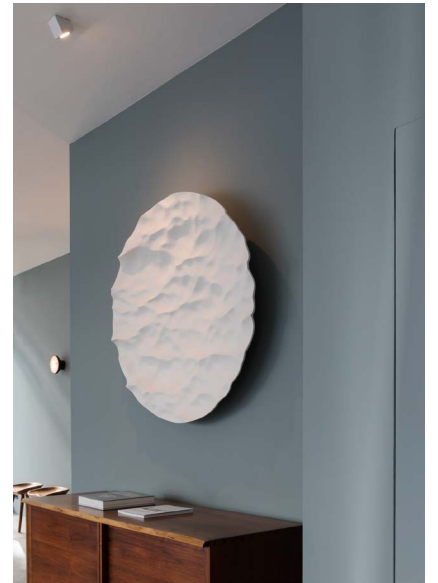

MARIENBAD C55

Angled spotlight for wall wash with aluminum cylindrical structure and light direction of 60° and 40° beam angle. Equipped with glass diffuser.

DETAILS.

FINISHES AVAILABLE IN:

GUNMETAL

SATIN WHITE

BRONZE

SIZE: Ø2.8" X 3.1" D X 2.9" H

*DOES NOT COVER US JUNCTION BOX - MUDKIT REQUIRED.

12W 2700K, 0-10V DIMMING

1000 LM, 98 CRI

*500MA REMOTE POWER SUPPLY REQUIRED FOR DIMMING.

WEIGHT: 1.1 LBS

MARIENBAD S55