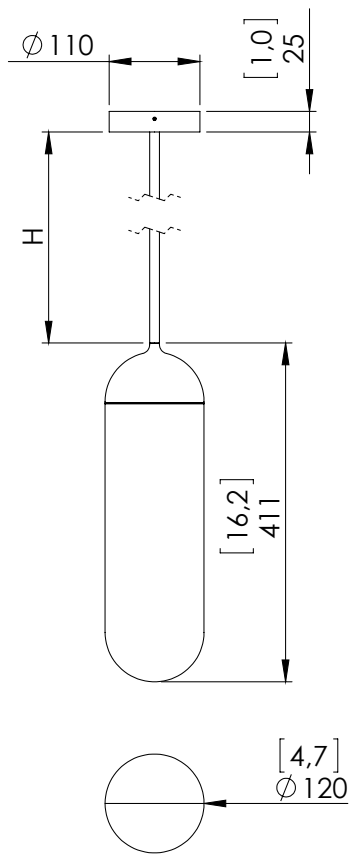

GELULE S

Aluminum and brass structure suspension lamp with honed white alabaster diffuser. Collection includes sconce (Gelule and Gelule Alabaster).

For mounting, make sure ceiling is straight.

When necessary, reinforce the ceiling.

DETAILS.

SHADE SIZE: 16.2" H X Ø 4.7" W

CANOPY: 4.3" W X 1" H; DROP TO BE SPECIFIED.

17W 2200K 700 LM, 95 CRI

0-10V DIMMING ONLY.

*DIMMING MODULE REQUIRED WITH 24V REMOTE DRIVER.

WEIGHT: 20 LBS

EMBRUN S

Dimensions in mm [inches]

Dimensions in mm [inches]