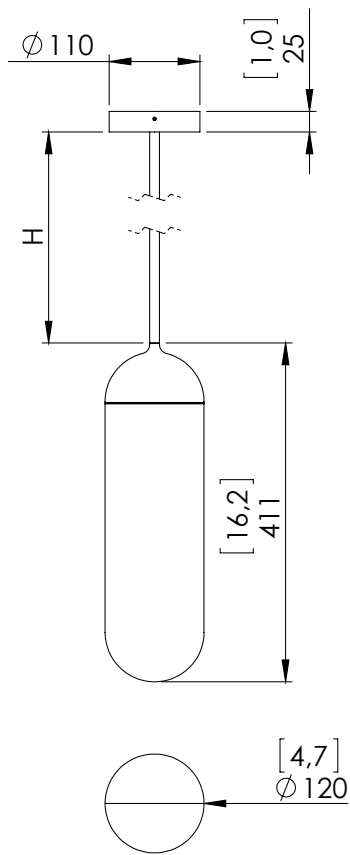

GELULE S

Aluminum and brass structure suspension lamp with honed white alabaster diffuser. Collection includes sconce (Gelule and Gelule Alabaster).

For mounting, make sure ceiling is straight.

When necessary, reinforce the ceiling.

DETAILS.

FINISHES IN: MEDAL BRONZE OR MIRROR NICKEL

SHADE SIZE: 16.2" H X Ø 4.7" W

CANOPY: 4.3" W X 1" H; DROP TO BE SPECIFIED.

17W 2200K 700 LM, 95 CRI

0-10V DIMMING ONLY.

***DIMMING MODULE REQUIRED WITH 24V REMOTE DRIVER.**

WEIGHT: 20 LBS

GELULE S

II P L

PLUGLIGHTING.COM
INFO@PLUGLIGHTING.COM

5665 MELROSE AVENUE
STE 108 LOS ANGELES 90038

P. 323 467 5635
F. 323 467 5634

GELULE S

Dimensions in mm [inches]

Dimensions in mm [inches]