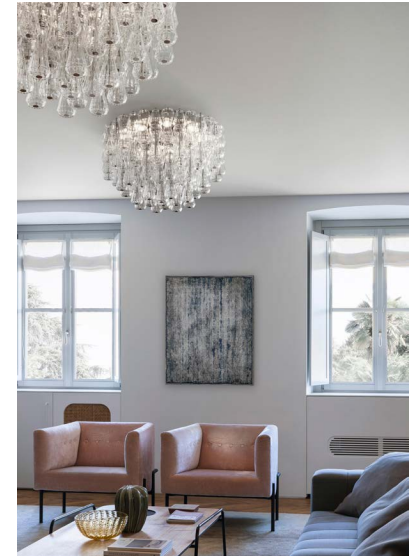

CLEPSYDRA

II PL

PLUGLIGHTING.COM
INFO@PLUGLIGHTING.COM

5665 MELROSE AVENUE
STE 108 LOS ANGELES 90038

P. 323 467 5635
F. 323 467 5634