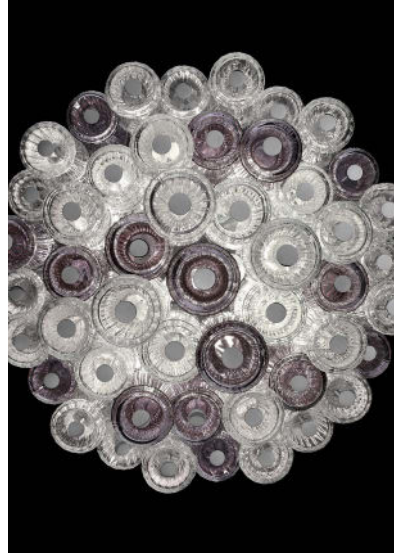

CLEPSYDRA

II P L

PLUGLIGHTING.COM
INFO@PLUGLIGHTING.COM

5665 MELROSE AVENUE
STE 108 LOS ANGELES 90038

P. 323 467 5635
F. 323 467 5634