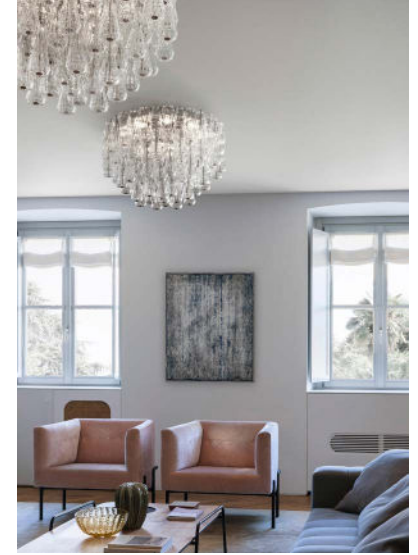

CLEPSYDRA

II P L

PLUGLIGHTING.COM
INFO@PLUGLIGHTING.COM

5665 MELROSE AVENUE
STE 108 LOS ANGELES 90038

P. 323 467 5635
F. 323 467 5634