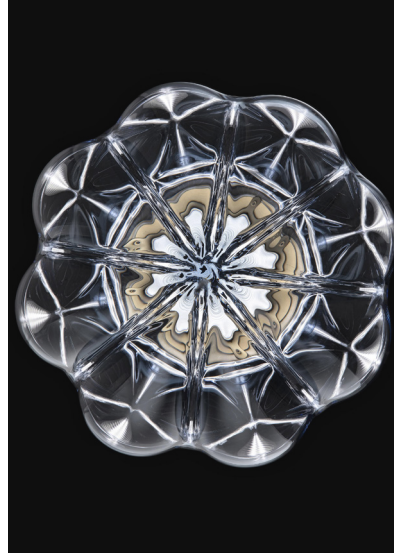

VALLONNÉ

II P L

PLUGLIGHTING.COM
INFO@PLUGLIGHTING.COM

5665 MELROSE AVENUE
STE 108 LOS ANGELES 90038

P. 323 467 5635
F. 323 467 5634