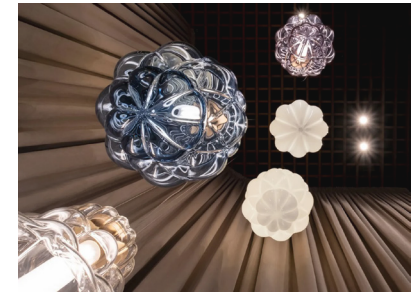

VALLONNÉ

II P L

PLUGLIGHTING.COM
INFO@PLUGLIGHTING.COM

5665 MELROSE AVENUE
STE 108 LOS ANGELES 90038

P. 323 467 5635
F. 323 467 5634