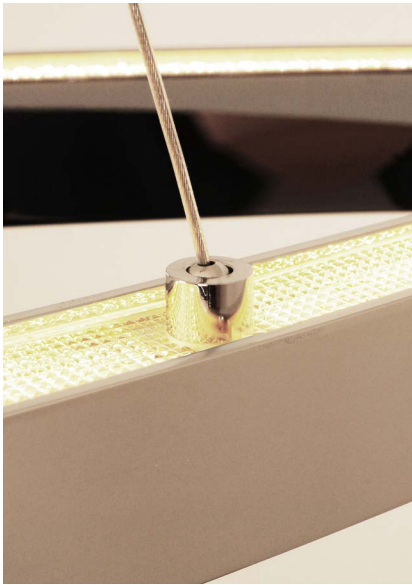

OVETTE

LED chandelier with glare protection, light upwards and downwards.
All light fixtures are triple plated and made out of solid brass.

DETAILS.

FINISHES AVAILABLE IN:

STANDARD FINISHES:

MS - SOLID BRASS POLISHED, LACQUERED

ELLIPSE: 33.9" W X 9.4" D X 1.2" H

CANOPY: 13" W X 4.7" D X 2" H

HEIGHT: 59" TO 78.7" ADJUSTABLE (STANDARD)

*OTHER HEIGHT OPTIONS AVAILABLE UPON REQUEST.

*US 4" J-BOX COVERED.

** 110V CONVERSION KIT REQ.

OVETTE