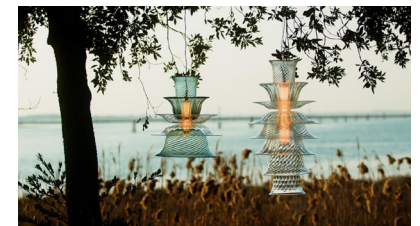

CAMPANULA

II PL

PLUGLIGHTING.COM
INFO@PLUGLIGHTING.COM

5665 MELROSE AVENUE
STE 108 LOS ANGELES 90038

P. 323 467 5635
F. 323 467 5634