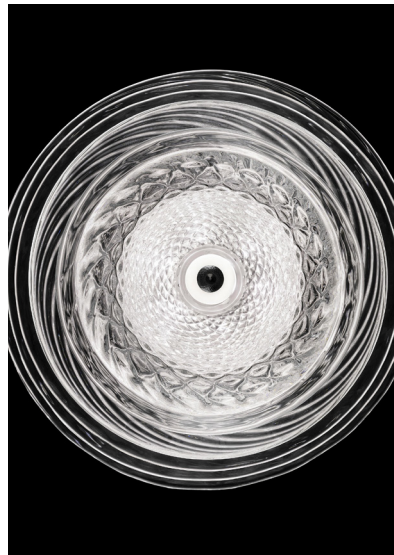

CAMPANULA

This collection combines traditional craftsmanship with a contemporary approach to composition. With 8 versions available, the protagonist Venetian Crystal, Campanula is the perfect embodiment of a floral archetype.

7432:

16 1/2" W X 39 1/4"-78 1/2" H
1 X 12.6W LED DIMMABLE
35 LBS

7433 / 7434:

14 1/2" W X 39 1/4"-78 1/2" H
1 X 12.6W LED DIMMABLE
22 LBS (7433) / 17.5 LBS (7434)

7435 / 7436:

16 1/2" W X 31 1/2"-70 1/2" H
1 X 12.6W LED DIMMABLE
28.5 LBS (7435) / 20 LBS (7436)

7437 / 7438:

16 1/2" W X 31 1/2"-70 1/2" H
1 X 6.3W LED DIMMABLE
22.5 LBS (7437) / 20 LBS (7438)

7439:

14 1/2" W X 31 1/2"-70 1/2" H
1 X 6.3W LED DIMMABLE
15.5 LBS

CAMPANULA

IIPL

PLUGLIGHTING.COM
INFO@PLUGLIGHTING.COM