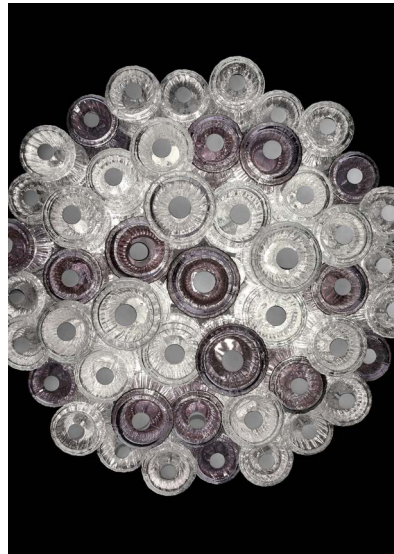

CLEPSYDRA

II P L

PLUGLIGHTING.COM
INFO@PLUGLIGHTING.COM

5665 MELROSE AVENUE
STE 108 LOS ANGELES 90038

P. 323 467 5635
F. 323 467 5634