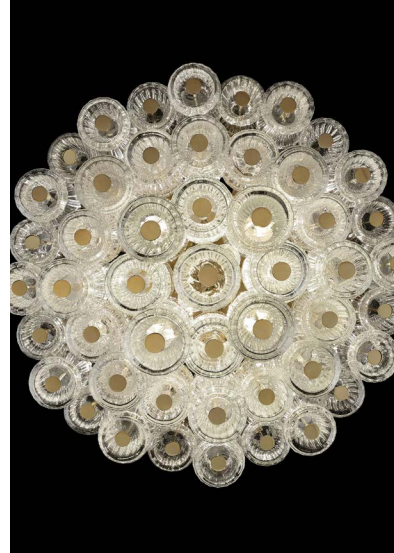

CLEPSYDRA

II P L

PLUGLIGHTING.COM
INFO@PLUGLIGHTING.COM

5665 MELROSE AVENUE
STE 108 LOS ANGELES 90038

P. 323 467 5635
F. 323 467 5634