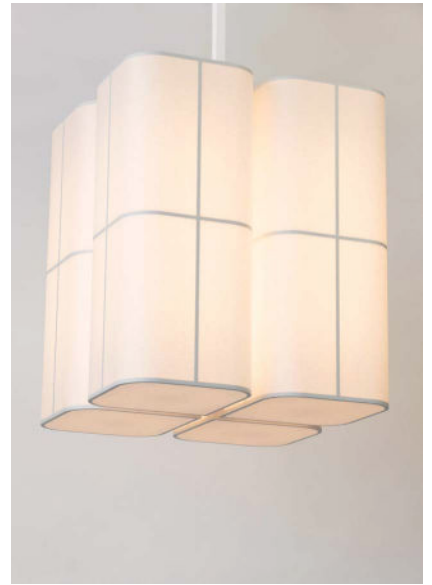

BRASILIA PL

White lacquered aluminum structure and stem. Shade is in white polycarbonate with paper diffusion material.

For mounting, make sure ceiling is straight. If necessary, please reinforce the ceiling at the plate.

Design by: Michel Boyer

DETAILS.

SHADE SIZE: 27.6" D X 31.6" H; DROP TO BE SPECIFIED UP TO 78.7" (2M).
LONGER DROP UPON REQUEST.

150W LED; 0-10V DIMMABLE
2200K, 95 CRI, 6600 LM

*DIMMING MODULE REQUIRED WITH 24V REMOTE DRIVER.

**ALTERNATIVE LED COLOR AVAILABLE, PLEASE CALL SHOWROOM
FOR MORE INFO.

WEIGHT: 47 LBS

BRASILIA PL

Dimensions in mm [inches]

Silhouette :
175cm / 69in