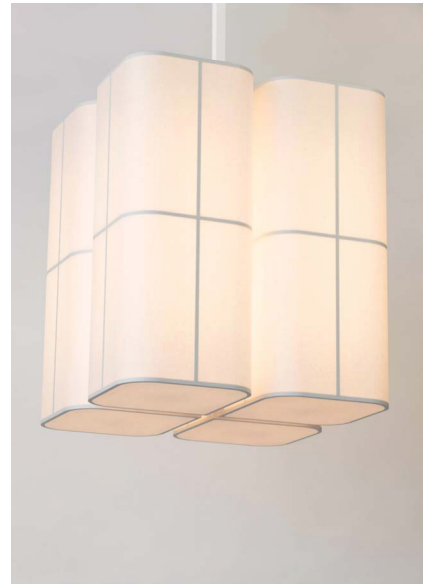

## BRASILIA PL

White lacquered aluminum structure and stem. Shade is in white polycarbonate with paper diffusion material.

For mounting, make sure ceiling is straight. If necessary, please reinforce the ceiling at the plate.

### DETAILS.

**SHADE SIZE: 27.6" D X 31.6" H; DROP TO BE SPECIFIED UP TO 78.7" (2M).  
LONGER DROP UPON REQUEST.**

**150W LED; 0-10V DIMMABLE  
2200K, 95 CRI, 6600 LM**

**\*DIMMING MODULE REQUIRED WITH 24V REMOTE DRIVER.**

**\*\*ALTERNATIVE LED COLOR AVAILABLE, PLEASE CALL SHOWROOM  
FOR MORE INFO.**

**WEIGHT: 47 LBS**

**BRASILIA PL**

Dimensions in mm [inches]

Silhouette :  
175cm / 69in