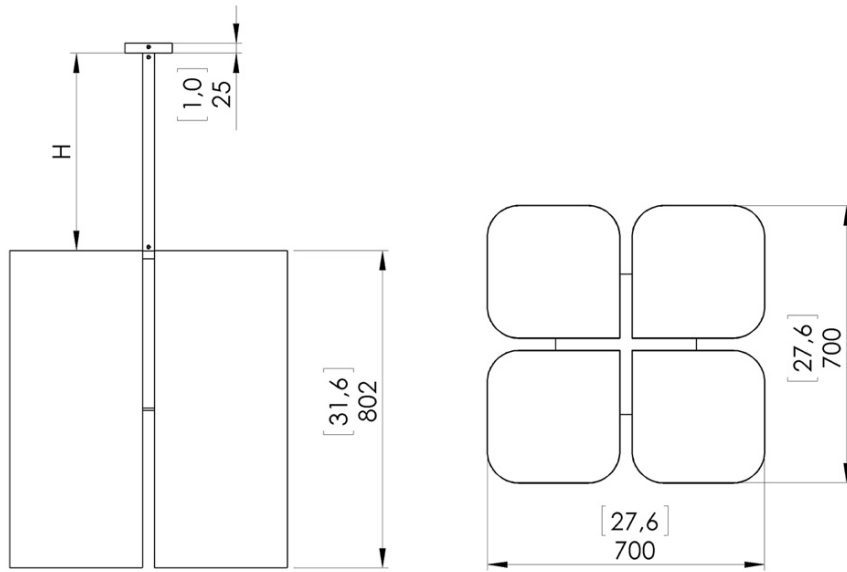

## BRASILIA PL

White lacquered aluminum structure and stem. Shade is in white polycarbonate with paper diffusion material.

For mounting, make sure ceiling is straight. If necessary, please reinforce the ceiling at the plate.

### DETAILS.

**SHADE SIZE: 27.6" D X 31.6" H; DROP TO BE SPECIFIED UP TO 78.7" (2M).  
LONGER DROP UPON REQUEST.**

**150W LED; 0-10V DIMMABLE  
2200K, 95 CRI, 6600 LM**

**\*DIMMING MODULE REQUIRED WITH 24V REMOTE DRIVER.**

**\*\*ALTERNATIVE LED COLOR AVAILABLE, PLEASE CALL SHOWROOM  
FOR MORE INFO.**

**WEIGHT: 47 LBS**

**BRASILIA PL**

Dimensions in mm [inches]

Silhouette :  
175cm / 69in