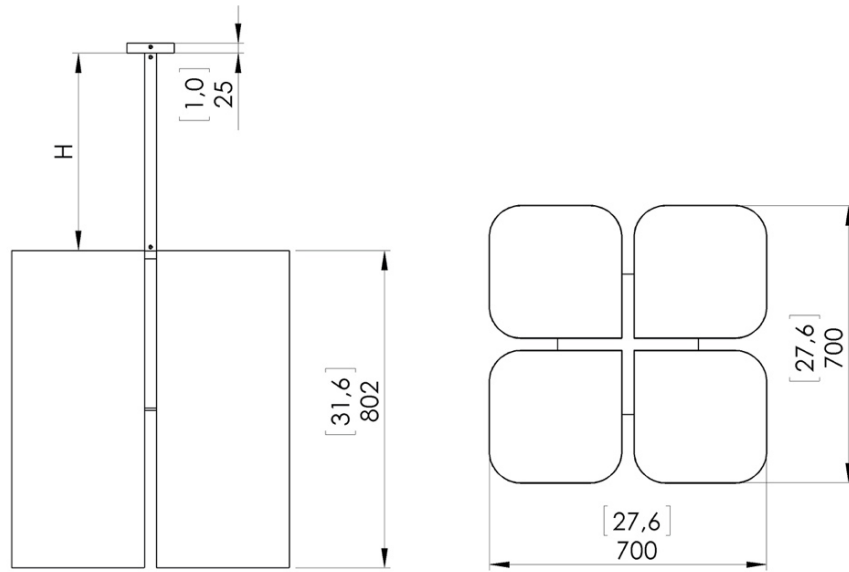

BRASILIA PL

White lacquered aluminum structure and stem. Shade is in white polycarbonate with paper diffusion material.

For mounting, make sure ceiling is straight. If necessary, please reinforce the ceiling at the plate.

Design by: Michel Boyer

DETAILS.

SHADE SIZE: 27.6" D X 31.6" H; DROP TO BE SPECIFIED UP TO 78.7" (2M).
LONGER DROP UPON REQUEST.

150W LED; 0-10V DIMMABLE
2200K, 95 CRI, 6600 LM

*DIMMING MODULE REQUIRED WITH 24V REMOTE DRIVER.

**ALTERNATIVE LED COLOR AVAILABLE, PLEASE CALL SHOWROOM
FOR MORE INFO.

WEIGHT: 47 LBS

BRASILIA PL

Dimensions in mm [inches]

Silhouette :
175cm / 69in