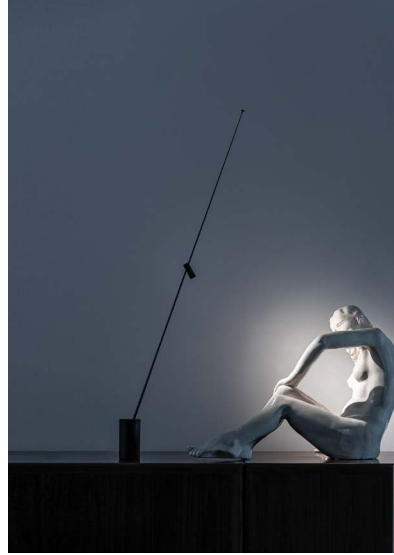

FM

IIPL

PLUGLIGHTING.COM
INFO@PLUGLIGHTING.COM

5665 MELROSE AVENUE
STE 108 LOS ANGELES 90038

P. 323 467 5635
F. 323 467 5634