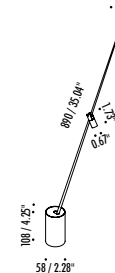

1A2440403.27.06	MATT BLACK - 2700K	5 V DC - 1.5 W LED - UGR < 19
1A2440403.30.06	MATT BLACK - 3000K	2700K - 154 lm - CRI > 90 / 3000K - 179 lm - CRI > 90
		BLACK CABLE - ADJUSTABLE
		MICROSWITCH DIMMER
		USB CABLE INCLUDED - POWER SUPPLY NOT INCLUDED

OPTIONAL ACCESSORIES		
120000088	STANDARD	POWER SUPPLY INPUT 110-240 V - 50/60 Hz - OUTPUT 5 V DC - 2A - 10 W - IP20

120000070	STANDARD	USB TO USB-C BLACK CABLE / 1,5 m / 59.05"