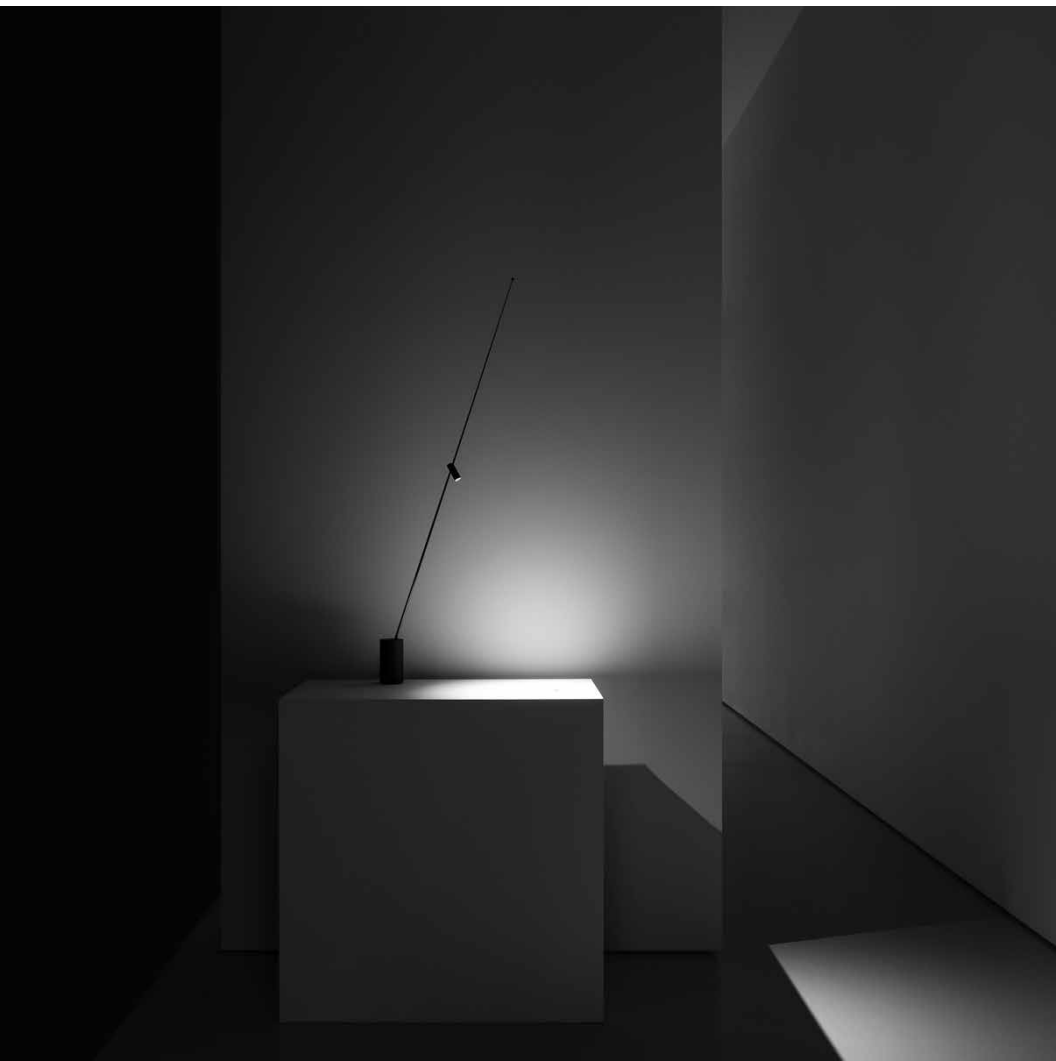

1A2440403.27.06	MATT BLACK - 2700K	5 V DC - 1.5 W LED - UGR < 19
1A2440403.30.06	MATT BLACK - 3000K	2700K - 154 lm - CRI > 90 / 3000K - 179 lm - CRI > 90
		BLACK CABLE - ADJUSTABLE
		MICROSWITCH DIMMER
		USB CABLE INCLUDED - POWER SUPPLY NOT INCLUDED

OPTIONAL ACCESSORIES		
120000088	STANDARD	POWER SUPPLY INPUT 110-240 V - 50/60 Hz - OUTPUT 5 V DC - 2A - 10 W - IP20

120000070	STANDARD	USB TO USB-C BLACK CABLE / 1,5 m / 59.05"