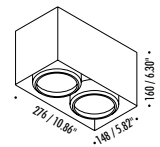

DESIGN 2004
CEILING LAMP - METAL

PUNTO 2 PL