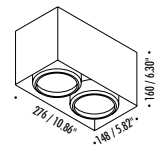

DESIGN 2004
CEILING LAMP - METAL

PUNTO 2 PL