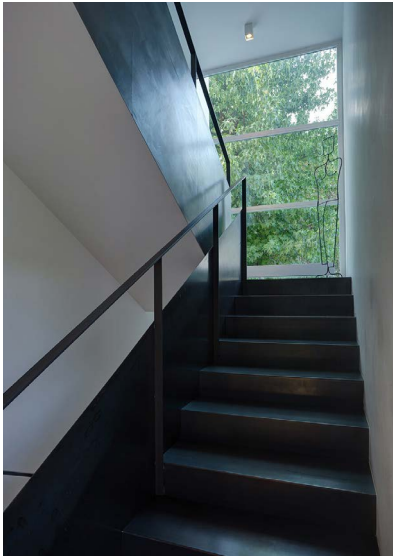

PUNTO PL

II P L

PLUGLIGHTING.COM
INFO@PLUGLIGHTING.COM

5665 MELROSE AVENUE
STE 108 LOS ANGELES 90038

P. 323 467 5635
F. 323 467 5634