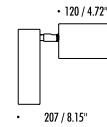

DESIGN 2001
WALL AND CEILING LAMP - METAL

SPOT

IE ENDLESS SYSTEM VERSION AVAILABLE SEE PAGE 237-239