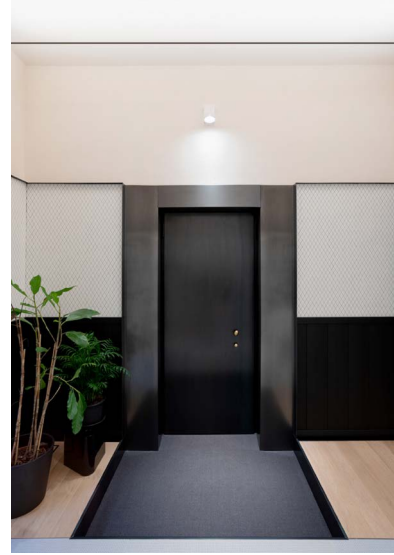

SPOT

Wall spot adjustable, designed with the option to be powered with Endless system.

DETAILS.

FINISH:

MATT WHITE

MATT BLACK

SIZE: Ø4.7" SHADE; 4.1" W X 6.4" H BASE

MAX 17W LED 120V

2700K OR 3000K

***LED MODULE NOT INCLUDED.**

BEAM SPREAD AVAILABLE:

22° OR 36°

DIMMABLE

SPOT

II PL

PLUGLIGHTING.COM
INFO@PLUGLIGHTING.COM

5665 MELROSE AVENUE
STE 108 LOS ANGELES 90038

P. 323 467 5635
F. 323 467 5634

SPOT

The sizes are expressed in millimeters / inches.

DESIGN 2001
WALL AND CEILING LAMP - METAL

SPOT

IE ENDLESS SYSTEM VERSION AVAILABLE SEE PAGE 237-239