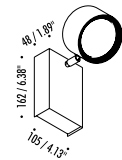

DESIGN 2001
WALL AND CEILING LAMP - METAL

SPOT

IE ENDLESS SYSTEM VERSION AVAILABLE SEE PAGE 237-239