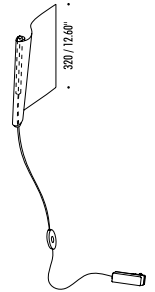

1A3390003.30.06	STANDARD - 3000K	24 V DC - 3,6 W LED - 280 lm - CRI > 80
		MATT BLACK LED PEN AND WHITE PAPER SHEET WITH MICRO SUCTION CUPS REPOSITIONABLE AT WILL
		BLACK CABLE
		INCLUDES INDEPENDENT POWER SUPPLY KIT WITH PLUG INPUT 110-240 V - 50/60 Hz - DIMMER
		5 FILM WITH MICRO SUCTION CUPS INCLUDED