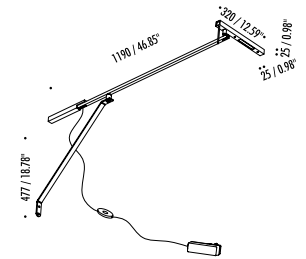

DESIGN DAVIDE GROPPI - 2019
WALL LAMP - METAL

MORSETTO P