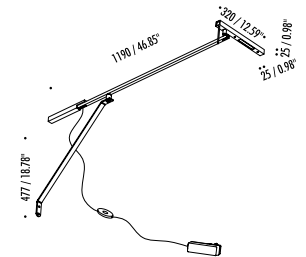

DESIGN DAVIDE GROPPPI - 2019
WALL LAMP - METAL

MORSETTO P