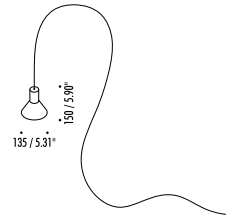

DESIGN DAVIDE GROPPI - BEPPE MERLANO - 2022
OUTDOOR LAMP - METAL

UL certification pending

IP65

NEURO OUTDOOR