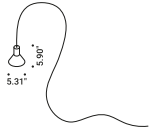

NEURO OUTDOOR

NEURO OUTDOOR

Davide Groppi - Beppe Merlano / 2022

NEURO OUTDOOR

4,2W

24V DC

2700K - 262lm / 3000K - 282lm

CRI >90

Driver not included

Matt Black - 2700K	1A4030403.27.20
Matt Black - 3000K	1A4030403.30.20
Copper Oxide - 2700K	1A4033203.27.20
Copper Oxide - 3000K	1A4033203.30.20