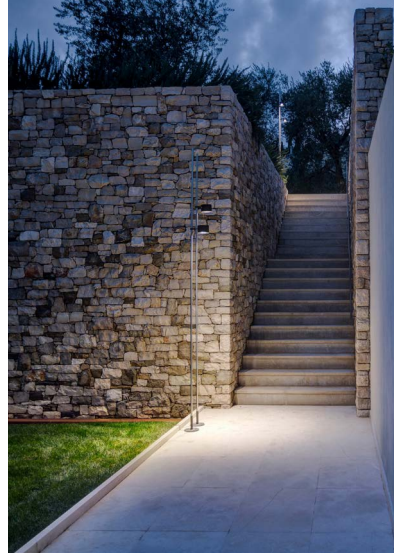

BUBKA

IIPL

PLUGLIGHTING.COM
INFO@PLUGLIGHTING.COM

5665 MELROSE AVENUE
STE 108 LOS ANGELES 90038

P. 323 467 5635
F. 323 467 5634