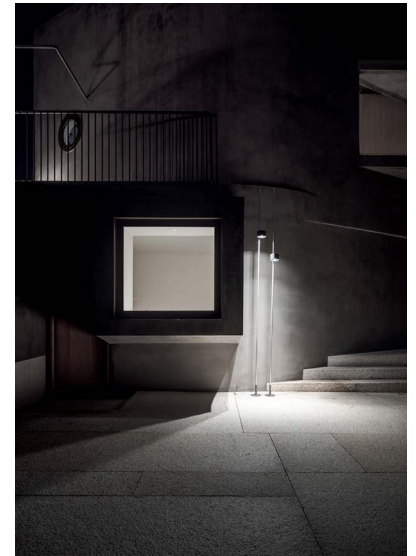

BUBKA

II P L

PLUGLIGHTING.COM
INFO@PLUGLIGHTING.COM

5665 MELROSE AVENUE
STE 108 LOS ANGELES 90038

P. 323 467 5635
F. 323 467 5634