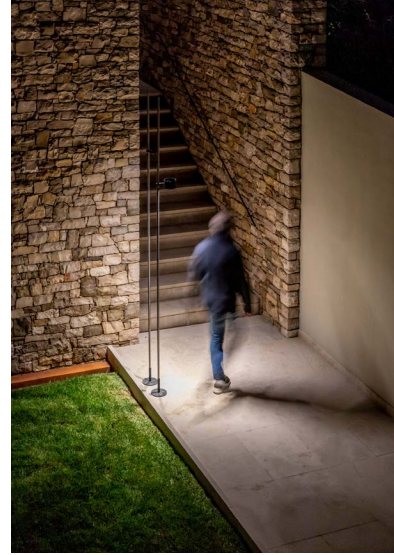

BUBKA

IIPL

PLUGLIGHTING.COM
INFO@PLUGLIGHTING.COM

5665 MELROSE AVENUE
STE 108 LOS ANGELES 90038

P. 323 467 5635
F. 323 467 5634