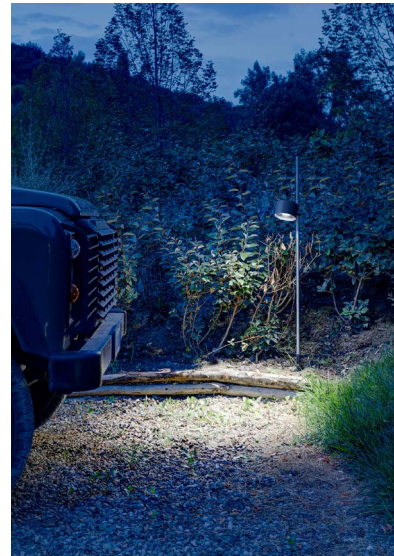

BUBKA

IIPL

PLUGLIGHTING.COM
INFO@PLUGLIGHTING.COM

5665 MELROSE AVENUE
STE 108 LOS ANGELES 90038

P. 323 467 5635
F. 323 467 5634