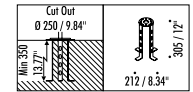

1A360003.27.20	STANDARD - 2700K	MAX 700 mA DC - 8,4 W LED 2700K - 639 lm - CRI > 90 / 3000K - 639 lm - CRI > 90
1A360003.30.20	STANDARD - 3000K	AISI 316L STAINLESS STEEL STEAM - BLACK CABLE 7 m / 275,59" - ADJUSTABLE OPTIONAL INSTALLATION KIT NOT INCLUDED DRIVER NOT INCLUDED

COMPULSORY INSTALLATION KIT

1Z1120100	STANDARD	DRIVER INPUT 100-240 V - 50/60 Hz - OUTPUT 700 mA DC - 21 W - IP67 NOT DIMMABLE

OPTIONAL INSTALLATION KITS

1A362000.00.00	STANDARD	INSTALLATION ANCHORING BOLT CUT-OUT Ø 250 mm / 9.84" - MINIMUM SPACE FOR MOUNTING 350 mm / 13.77"

OPTIONAL ACCESSORIES

1A3610403.27.20	MATT BLACK - 2700K	ADDITIONAL LED HEAD MAX 700 mA DC - 8,4 W LED
1A3610403.30.20	MATT BLACK - 3000K	2700K - 639 lm - CRI > 90 / 3000K - 639 lm - CRI > 90 DRIVER NOT INCLUDED