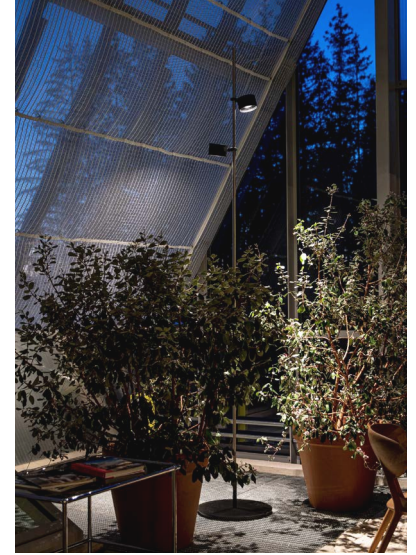

BUBKA

IIPL

PLUGLIGHTING.COM
INFO@PLUGLIGHTING.COM

5665 MELROSE AVENUE
STE 108 LOS ANGELES 90038

P. 323 467 5635
F. 323 467 5634