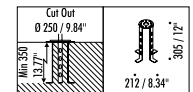

1A1440003.27.20	STANDARD - 2700K	MAX 700 mA DC - 8.4 W LED 2700K - 350 lm - CRI > 90 / 3000K - 350 lm - CRI > 90
1A1440003.30.20	STANDARD - 3000K	AISI 316L STAINLESS STEEL STEM - BLACK CABLE 9 m / 354.33" - ADJUSTABLE OPTIONAL INSTALLATION KIT NOT INCLUDED DRIVER NOT INCLUDED

COMPULSORY INSTALLATION KIT

1Z1120130	STANDARD	DRIVER INPUT 100-240 V - 60 Hz - OUTPUT 350 mA DC - 16 W - IP67 NOT DIMMABLE

OPTIONAL INSTALLATION KITS

1A3620000.00.00	STANDARD	INSTALLATION ANCHORING BOLT CUT-OUT Ø 250 mm / 9.84" - MINIMUM SPACE FOR MOUNTING 350 mm / 13.77"

OPTIONAL ACCESSORIES

1A3610403.27.20	MATT BLACK - 2700K	ADDITIONAL LED HEAD MAX 700 mA DC - 8.4 W LED
1A3610403.30.20	MATT BLACK - 3000K	2700K - 350 lm - CRI > 90 / 3000K - 350 lm - CRI > 90 DRIVER NOT INCLUDED

II P L

PLUGLIGHTING.COM
INFO@PLUGLIGHTING.COM

5665 MELROSE AVENUE
STE 108 LOS ANGELES 90038

P. 323 467 5635
F. 323 467 5634