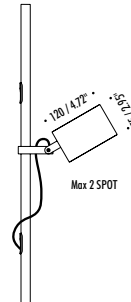

1A360003.27.20	STANDARD - 2700K	MAX 700 mA DC - 8,4 W LED 2700K - 639 lm - CRI > 90 / 3000K - 639 lm - CRI > 90
1A360003.30.20	STANDARD - 3000K	AISI 316L STAINLESS STEEL STEAM - BLACK CABLE 7 m / 275,59" - ADJUSTABLE OPTIONAL INSTALLATION KIT NOT INCLUDED DRIVER NOT INCLUDED

COMPULSORY INSTALLATION KIT

1Z1120100	STANDARD	DRIVER INPUT 100-240 V - 50/60 Hz - OUTPUT 700 mA DC - 21 W - IP67 NOT DIMMABLE

OPTIONAL INSTALLATION KITS

1A362000.00.00	STANDARD	INSTALLATION ANCHORING BOLT CUT-OUT Ø 250 mm / 9.84" - MINIMUM SPACE FOR MOUNTING 350 mm / 13.77"

OPTIONAL ACCESSORIES

1A3610403.27.20	MATT BLACK - 2700K	ADDITIONAL LED HEAD MAX 700 mA DC - 8,4 W LED
1A3610403.30.20	MATT BLACK - 3000K	2700K - 639 lm - CRI > 90 / 3000K - 639 lm - CRI > 90 DRIVER NOT INCLUDED