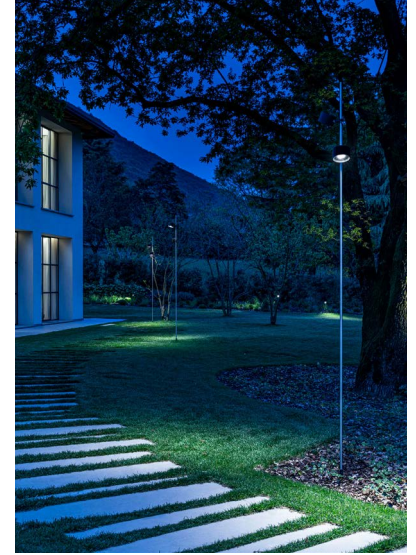

BUBKA

II P L

PLUGLIGHTING.COM
INFO@PLUGLIGHTING.COM

5665 MELROSE AVENUE
STE 108 LOS ANGELES 90038

P. 323 467 5635
F. 323 467 5634