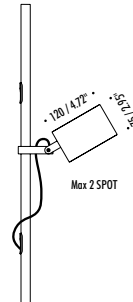

1A1440003.27.20	STANDARD - 2700K	MAX 700 mA DC - 8.4 W LED 2700K - 350 lm - CRI > 90 / 3000K - 350 lm - CRI > 90
1A1440003.30.20	STANDARD - 3000K	AISI 316L STAINLESS STEEL STEM - BLACK CABLE 9 m / 354.33" - ADJUSTABLE OPTIONAL INSTALLATION KIT NOT INCLUDED DRIVER NOT INCLUDED

COMPULSORY INSTALLATION KIT

1Z1120130	STANDARD	DRIVER INPUT 100-240 V - 60 Hz - OUTPUT 350 mA DC - 16 W - IP67 NOT DIMMABLE

OPTIONAL INSTALLATION KITS

1A3620000.00.00	STANDARD	INSTALLATION ANCHORING BOLT CUT-OUT Ø 250 mm / 9.84" - MINIMUM SPACE FOR MOUNTING 350 mm / 13.77"

OPTIONAL ACCESSORIES

1A3610403.27.20	MATT BLACK - 2700K	ADDITIONAL LED HEAD MAX 700 mA DC - 8.4 W LED
1A3610403.30.20	MATT BLACK - 3000K	2700K - 350 lm - CRI > 90 / 3000K - 350 lm - CRI > 90 DRIVER NOT INCLUDED

II P L

PLUGLIGHTING.COM
INFO@PLUGLIGHTING.COM

5665 MELROSE AVENUE
STE 108 LOS ANGELES 90038

P. 323 467 5635
F. 323 467 5634