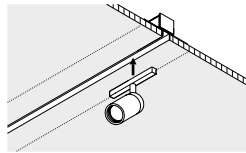

FRAMELESS

1A2810403.01.00	MATT BLACK	48 V DC - MAX 15 A PLASTERBOARD TRACK 12.5 mm - 2000 mm / 0.49" - 78.74" LENGTH PLASTERBOARD CUT-OUT 2000 x 26 mm / 78.74" x 1.02" MINIMUM SPACE FOR MOUNTING 100 mm / 3.93" COMPULSORY INSTALLATION KIT NOT INCLUDED

COMPULSORY INSTALLATION KITS

1Z1120250	STANDARD	DRIVER ON/OFF INPUT 100-240 V - 50/60 Hz - OUTPUT 48 V DC - 150 W - IP67
1Z1120380	STANDARD	DRIVER ON/OFF INPUT 100-240 V - 50/60 Hz - OUTPUT 48 V DC - 320 W - IP67
1A2810003.11.00	STANDARD	POWER KIT ON/OFF - COMPATIBLE WITH DALI INPUT 100-240 V - 50/60 Hz - OUTPUT 48 V DC - 150 W - IP67
1A2810003.12.00	STANDARD	POWER KIT ON/OFF - COMPATIBLE WITH DALI INPUT 100-240 V - 50/60 Hz - OUTPUT 48 V DC - 320 W - IP67

COMPULSORY INSTALLATION KITS

1A2810403.02.00	MATT BLACK	48 V DC POWER CONNECTOR
1A2810403.03.00	MATT BLACK	END CAP FOR POWER CONNECTOR
1A2810400.04.00	MATT BLACK	END CAP
1A2810403.05.00	MATT BLACK	48 V DC LINEAR CONNECTOR / TO BUY TOGETHER WITH 1A2810400.06.00
1A2810400.06.00	MATT BLACK	REINFORCING BRACKET
1A2810000.07.00	STANDARD	CLAMP WITH M6 GRIPPE
1A2810000.08.00	STANDARD	SUSPENSION SET
1A2810000.09.00	STANDARD	PLASTER INSTALLATION GUARD 2000 mm / 78.74"
1A2810000.10.00	STANDARD	CUTTING TOOL