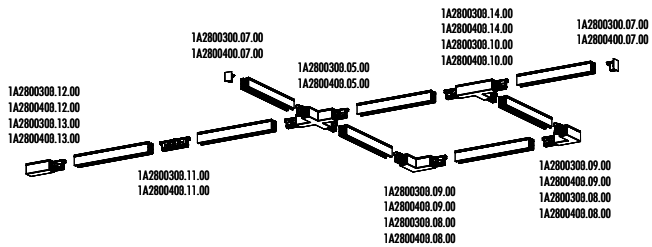

SISTEMA

STUCCHI eULus CERTIFICATION

IP20

1A2800303.01.00	TRACK 4 ft WHITE	SURFACE TRACK SYSTEM - 120 V
1A2800403.01.00	TRACK 4 ft BLACK	
1A2800303.02.00	TRACK 8 ft WHITE	
1A2800403.02.00	TRACK 8 ft BLACK	

COMPULSORY INSTALLATION KITS

1A2800303.13.00	MATT WHITE	POWER RIGHT CONNECTOR - 120 V
1A2800403.13.00	MATT BLACK	
1A2800303.12.00	MATT WHITE	POWER LEFT CONNECTOR - 120 V
1A2800403.12.00	MATT BLACK	
1A2800300.07.00	MATT WHITE	END CAP
1A2800400.07.00	MATT BLACK	

OPTIONAL INSTALLATION KITS

1A2800303.11.00	MATT WHITE	LINEAR CONNECTOR - 120 V
1A2800403.11.00	MATT BLACK	
1A2800303.09.00	MATT WHITE	INTERNAL L CONNECTOR - 120 V
1A2800403.09.00	MATT BLACK	
1A2800303.08.00	MATT WHITE	EXTERNAL L CONNECTOR - 120 V
1A2800403.08.00	MATT BLACK	
1A2800303.14.00	MATT WHITE	RIGHT T CONNECTOR - 120 V
1A2800403.14.00	MATT BLACK	
1A2800303.10.00	MATT WHITE	LEFT T CONNECTOR - 120 V
1A2800403.10.00	MATT BLACK	
1A2800303.15.00	MATT WHITE	X CONNECTOR - 120 V
1A2800403.15.00	MATT BLACK	
1A2800000.04.00	STANDARD H. 1500 mm / 59.05"	ADJUSTABLE SUSPENSION CABLE
1A2800000.05.00	STANDARD H. 3000 mm / 118.11"	
1A2800000.06.00	STANDARD H. 5000 mm / 196.85"	
1A2800000.17.00	STANDARD	CUTTING TOOL

I I P L

PLUGLIGHTING.COM
INFO@PLUGLIGHTING.COM

5665 MELROSE AVENUE
STE 108 LOS ANGELES 90038

P. 323 467 5635
F. 323 467 5634