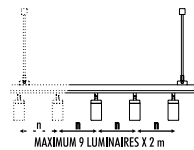

COMPULSORY INSTALLATION KITS

1A2810403.02.00	MATT BLACK	48 V DC POWER CONNECTOR
1A2810403.03.00	MATT BLACK	END CAP FOR POWER CONNECTOR
1A2810400.04.00	MATT BLACK	END CAP
1A2810403.05.00	MATT BLACK	48 V DC LINEAR CONNECTOR / TO BUY TOGETHER WITH 1A2810400.06.00
1A2810400.06.00	MATT BLACK	REINFORCING BRACKET
1A2810000.07.00	STANDARD	CLAMP WITH M6 GRIPPE
1A2810000.08.00	STANDARD	SUSPENSION SET
1A2810000.09.00	STANDARD	PLASTER INSTALLATION GUARD 2000 mm / 78.74"
1A2810000.10.00	STANDARD	CUTTING TOOL