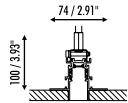

COMPULSORY INSTALLATION KITS

1Z1120250	STANDARD	DRIVER ON/OFF INPUT 100-240 V - 50/60 Hz - OUTPUT 48 V DC - 150 W - IP67
1Z1120380	STANDARD	DRIVER ON/OFF INPUT 100-240 V - 50/60 Hz - OUTPUT 48 V DC - 320 W - IP67
1A2810003.11.00	STANDARD	POWER KIT ON/OFF - COMPATIBLE WITH DALI INPUT 100-240 V - 50/60 Hz - OUTPUT 48 V DC - 150 W - IP67
1A2810003.12.00	STANDARD	POWER KIT ON/OFF - COMPATIBLE WITH DALI INPUT 100-240 V - 50/60 Hz - OUTPUT 48 V DC - 320 W - IP67