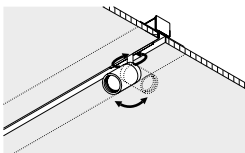

FRAMELESS

1A2810403.01.00	MATT BLACK	48 V DC - MAX 15 A PLASTERBOARD TRACK 12.5 mm - 2000 mm / 0.49" - 78.74" LENGTH PLASTERBOARD CUT-OUT 2000 x 26 mm / 78.74" x 1.02" MINIMUM SPACE FOR MOUNTING 100 mm / 3.93" COMPULSORY INSTALLATION KIT NOT INCLUDED

COMPULSORY INSTALLATION KITS

1Z1120250	STANDARD	DRIVER ON/OFF INPUT 100-240 V - 50/60 Hz - OUTPUT 48 V DC - 150 W - IP67
1Z1120380	STANDARD	DRIVER ON/OFF INPUT 100-240 V - 50/60 Hz - OUTPUT 48 V DC - 320 W - IP67
1A2810003.11.00	STANDARD	POWER KIT ON/OFF - COMPATIBLE WITH DALI INPUT 100-240 V - 50/60 Hz - OUTPUT 48 V DC - 150 W - IP67
1A2810003.12.00	STANDARD	POWER KIT ON/OFF - COMPATIBLE WITH DALI INPUT 100-240 V - 50/60 Hz - OUTPUT 48 V DC - 320 W - IP67

COMPULSORY INSTALLATION KITS

1A2810403.02.00	MATT BLACK	48 V DC POWER CONNECTOR
1A2810403.03.00	MATT BLACK	END CAP FOR POWER CONNECTOR
1A2810400.04.00	MATT BLACK	END CAP
1A2810403.05.00	MATT BLACK	48 V DC LINEAR CONNECTOR / TO BUY TOGETHER WITH 1A2810400.06.00
1A2810400.06.00	MATT BLACK	REINFORCING BRACKET
1A2810000.07.00	STANDARD	CLAMP WITH M6 GRIPPE
1A2810000.08.00	STANDARD	SUSPENSION SET
1A2810000.09.00	STANDARD	PLASTER INSTALLATION GUARD 2000 mm / 78.74"
1A2810000.10.00	STANDARD	CUTTING TOOL