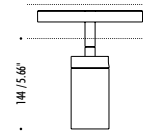

1A0090303.27.01	MATT WHITE - 2700K - DALI	48 V DC - 13 W LED
1A0090303.30.01	MATT WHITE - 3000K - DALI	WITH LENS 1A3090000.00.00: 2700K - 983 lm - CRI 97 / 3000K - 1038 lm - CRI 97
1A0090403.27.01	MATT BLACK - 2700K - DALI	WITH LENS 1A3100000.00.00: 2700K - 943 lm - CRI 97 / 3000K - 996 lm - CRI 97
1A0090403.30.01	MATT BLACK - 3000K - DALI	WITH LENS 1A3110000.00.00: 2700K - 955 lm - CRI 97 / 3000K - 1005 lm - CRI 97
		WITH LENS 1A3120000.00.00: 2700K - 965 lm - CRI 97 / 3000K - 1016 lm - CRI 97
		ADJUSTABLE
		COMPULSORY INSTALLATION SYSTEM NOT INCLUDED
		COMPULSORY ACCESSORIES NOT INCLUDED

COMPULSORY ACCESSORIES		
1A3090000.00.00	BEAM 14°	LENS
1A3100000.00.00	BEAM 24°	
1A3110000.00.00	BEAM 36°	
1A3120000.00.00	BEAM 50°	

5665 MELROSE AVENUE
STE 108 LOS ANGELES 90038

P. 323 467 5635
F. 323 467 5634