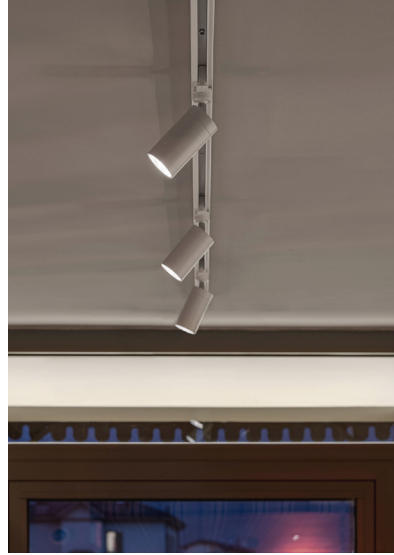

SISTEMA

II PL

PLUGLIGHTING.COM
INFO@PLUGLIGHTING.COM

5665 MELROSE AVENUE
STE 108 LOS ANGELES 90038

P. 323 467 5635
F. 323 467 5634