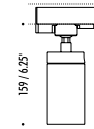

1A3710303.00.00	MATT WHITE - ON/OFF	120 V - 60 Hz - MAX 10 W LED - GU10
1A3710403.00.00	MATT BLACK - ON/OFF	ADJUSTABLE
		COMPULSORY INSTALLATION SYSTEM NOT INCLUDED
		BULB NOT INCLUDED
		OPTIONAL BULB ACCESSORIES NOT INCLUDED

IIPL

PLUGLIGHTING.COM
INFO@PLUGLIGHTING.COM

5665 MELROSE AVENUE
STE 108 LOS ANGELES 90038

P. 323 467 5635
F. 323 467 5634