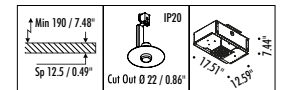

1A2010003.27.20	STANDARD - 2700K - BEAM 20°	24 V DC - 3 W LED - UGR < 19
1A2010003.30.20	STANDARD - 3000K - BEAM 20°	2700K - 162 lm - CRI > 90 / 3000K - 173 lm - CRI > 90 - BEAM 20°
		VISIBLE HOLE Ø 18 mm / 0.71"
		COMPULSORY INSTALLATION KIT NOT INCLUDED
		DRIVER NOT INCLUDED

COMPULSORY INSTALLATION KITS

1A2210400.00.00	MATT BLACK	PLASTERBOARD FLANGE 12.5 mm / 0.49" PLASTERBOARD CUT-OUT Ø 22 mm / 0.86" - MINIMUM SPACE FOR MOUNTING 190 mm / 7.48"

OPTIONAL INSTALLATION KITS

1A2380000.00.00	STANDARD	PLASTER BOX DIMENSIONS 189 x 445 mm / 7.44" x 17.51"

II P L

PLUGLIGHTING.COM
INFO@PLUGLIGHTING.COM

5665 MELROSE AVENUE
STE 108 LOS ANGELES 90038

P. 323 467 5635
F. 323 467 5634