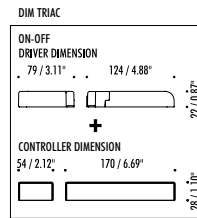

NULLA 18 EXTRADARK

COMPULSORY INSTALLATION KITS

120240870.24	STANDARD	DRIVER INPUT (110-127 V) 120 V - 60 Hz - OUTPUT 24 V DC - (15 W) 20 W - IP20 PUSH - 0/1-10 V DIMMABLE
120241180.24	STANDARD	DRIVER INPUT (110-127 V) 120 V - 60 Hz - OUTPUT 24 V DC - (15 W) 16 W - IP20 DALI DIMMABLE

120240410	STANDARD	DRIVER INPUT (110-127 V) 120 V - 60 Hz - OUTPUT 24 V DC - (12 W) 22 W - IP20 NOT DIMMABLE
120000034	STANDARD	CONTROLLER DIMMABLE DALI - PUSH - TRIAC - 1-10 V - IP20