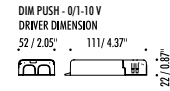

NULLA 18 EXTRADARK

COMPULSORY INSTALLATION KITS

120240870.24	STANDARD	DRIVER INPUT (110-127 V) 120 V - 60 Hz - OUTPUT 24 V DC - (15 W) 20 W - IP20 PUSH - 0/1-10 V DIMMABLE
120241180.24	STANDARD	DRIVER INPUT (110-127 V) 120 V - 60 Hz - OUTPUT 24 V DC - (15 W) 16 W - IP20 DALI DIMMABLE

120240410	STANDARD	DRIVER INPUT (110-127 V) 120 V - 60 Hz - OUTPUT 24 V DC - (12 W) 22 W - IP20 NOT DIMMABLE
120000034	STANDARD	CONTROLLER DIMMABLE DALI - PUSH - TRIAC - 1-10 V - IP20