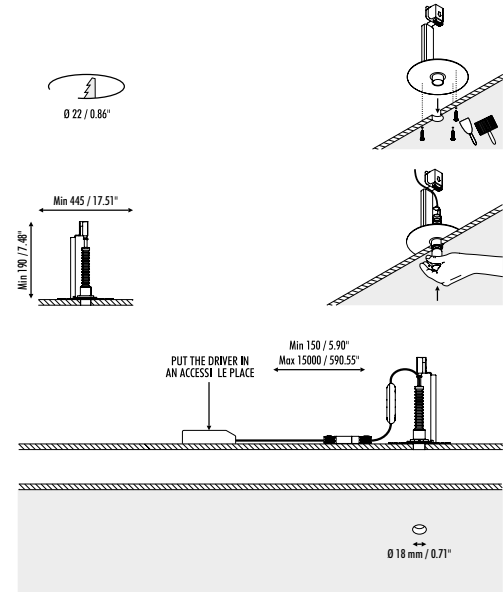

NULLA 18 EXTRADARK

COMPULSORY INSTALLATION KITS

120240870.24	STANDARD	DRIVER INPUT (110-127 V) 120 V - 60 Hz - OUTPUT 24 V DC - (15 W) 20 W - IP20 PUSH - 0/1-10 V DIMMABLE
120241180.24	STANDARD	DRIVER INPUT (110-127 V) 120 V - 60 Hz - OUTPUT 24 V DC - (15 W) 16 W - IP20 DALI DIMMABLE

120240410	STANDARD	DRIVER INPUT (110-127 V) 120 V - 60 Hz - OUTPUT 24 V DC - (12 W) 22 W - IP20 NOT DIMMABLE
120000034	STANDARD	CONTROLLER DIMMABLE DALI - PUSH - TRIAC - 1-10 V - IP20