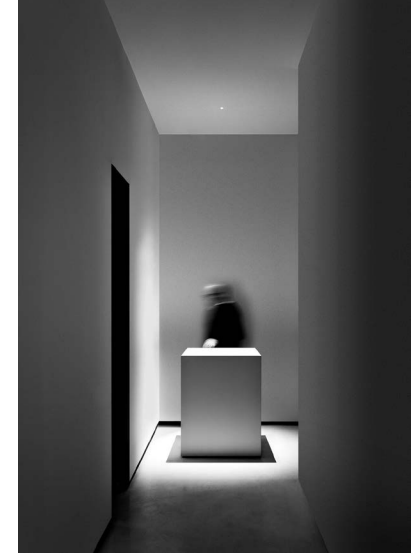

NULLA 18 EXTRADARK

IIPL

PLUGLIGHTING.COM
INFO@PLUGLIGHTING.COM

5665 MELROSE AVENUE
STE 108 LOS ANGELES 90038

P. 323 467 5635
F. 323 467 5634