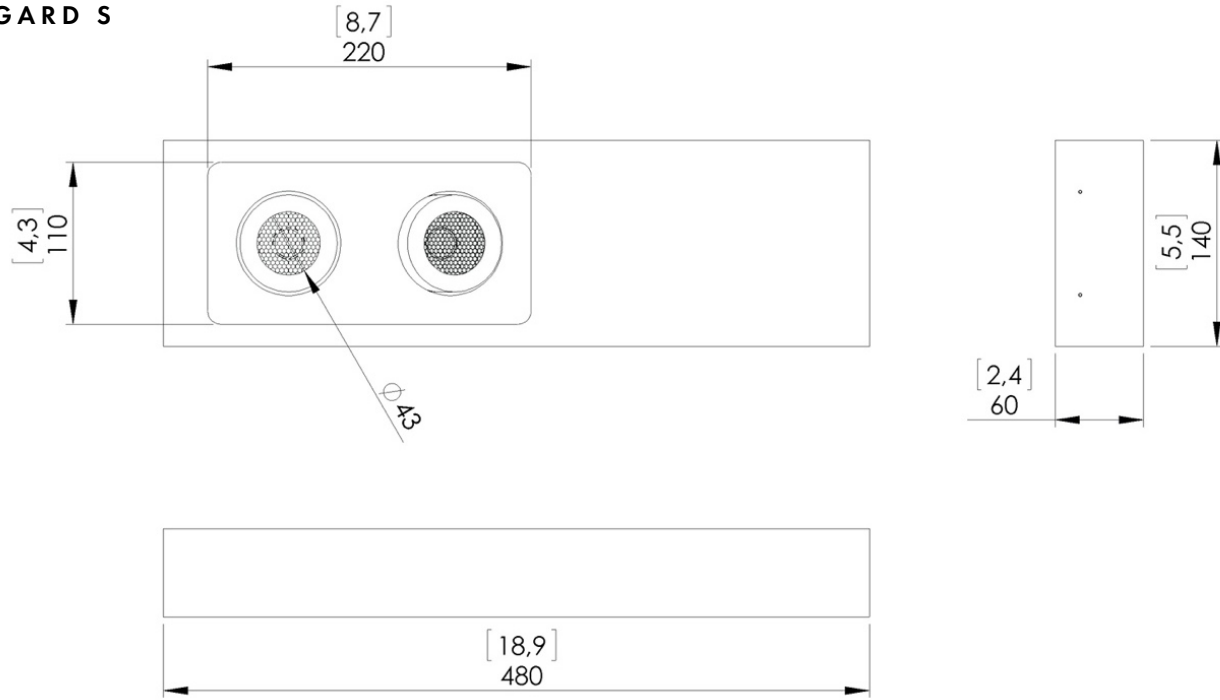

### DETAILS.

**OVERALL SIZE: 18.9" W X 5.5" D X 2.4" H**

## REGARD

**II PL**

PLUGLIGHTING.COM  
INFO@PLUGLIGHTING.COM

5665 MELROSE AVENUE  
STE 108 LOS ANGELES 90038

P. 323 467 5635  
F. 323 467 5634

REGARD C

Dimensions in mm [inches]

Silhouette : 175cm / 69in

REGARD S

Dimensions in mm [inches]

Silhouette : 175cm / 69in