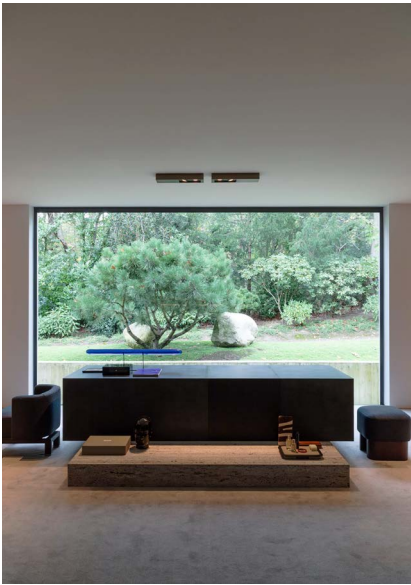

REGARD

II PL

PLUGLIGHTING.COM
INFO@PLUGLIGHTING.COM

5665 MELROSE AVENUE
STE 108 LOS ANGELES 90038

P. 323 467 5635
F. 323 467 5634