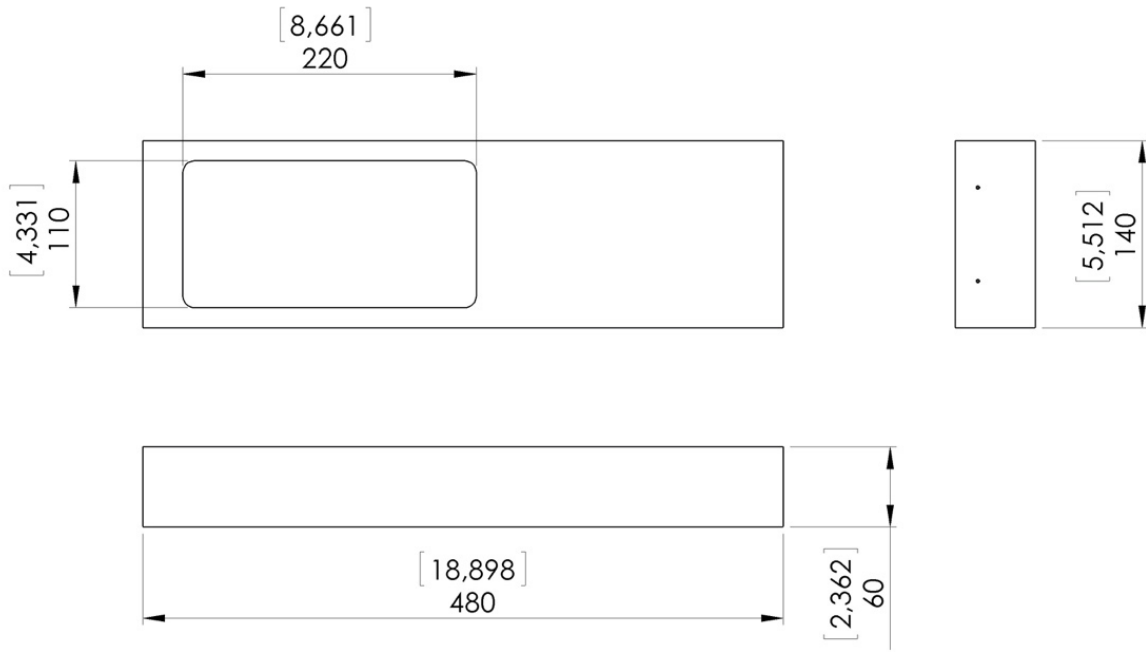

## REGARD

Ceiling lamp with aluminum structure in brushed bronze or satin white finish. Available with LED frosted white acrylic shade (Regard C) or as light fixture with two spotlights, adjustable downwards at 0° or 15°/360° rotation (Regard S).

### DETAILS.

**OVERALL SIZE: 18.9" W X 5.5" D X 2.4" H**

## REGARD

**II PL**

PLUGLIGHTING.COM  
INFO@PLUGLIGHTING.COM

5665 MELROSE AVENUE  
STE 108 LOS ANGELES 90038

P. 323 467 5635  
F. 323 467 5634

REGARD C

Dimensions in mm [inches]

Silhouette : 175cm / 69in

REGARD S

Dimensions in mm [inches]

Silhouette : 175cm / 69in