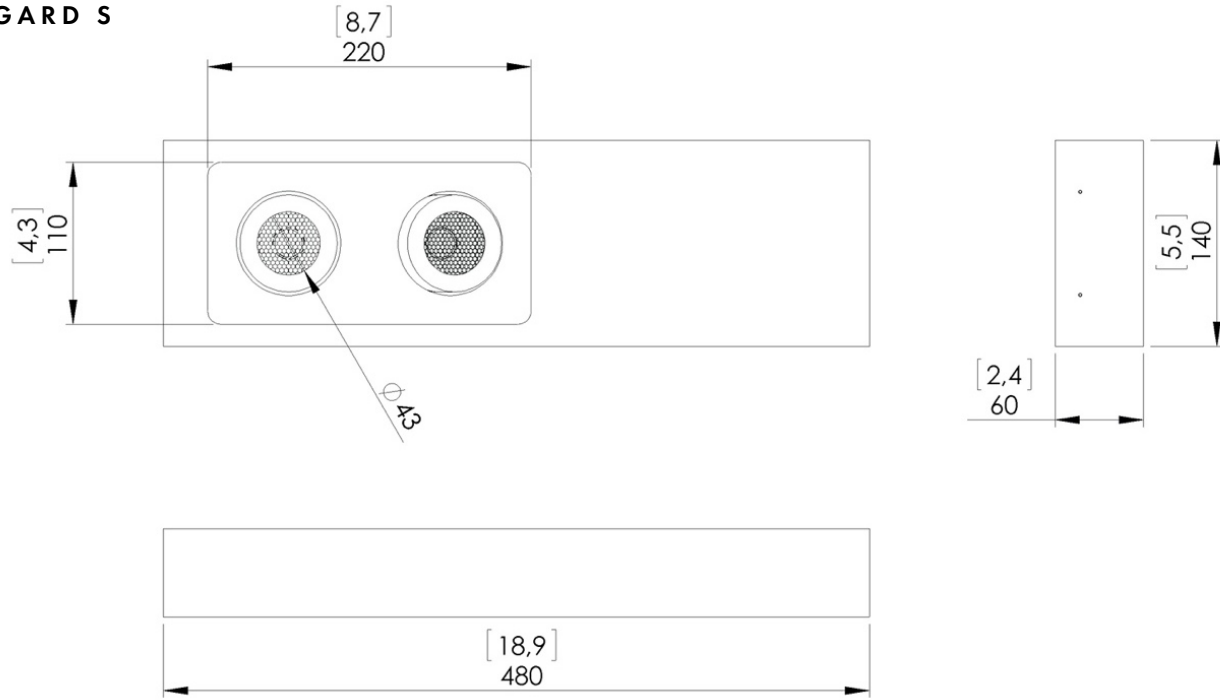

REGARD S

Ceiling lamp with aluminum structure in brushed bronze or satin white finish. Regard S features two spotlights, adjustable downwards at 0° or 15°/360° rotation.

Design by: Glenn Sestig

DETAILS.

OVERALL SIZE: 18.9" W X 5.5" D X 2.4" H

REGARD S:

24W 2700K, 0-10V DIMMING

2000 LM, 98 CRI

***500MA REMOTE POWER SUPPLY REQUIRED FOR DIMMING.**

WEIGHT: 11 LBS

REGARD S

REGARD S

Dimensions in mm [inches]

Silhouette : 175cm / 69in