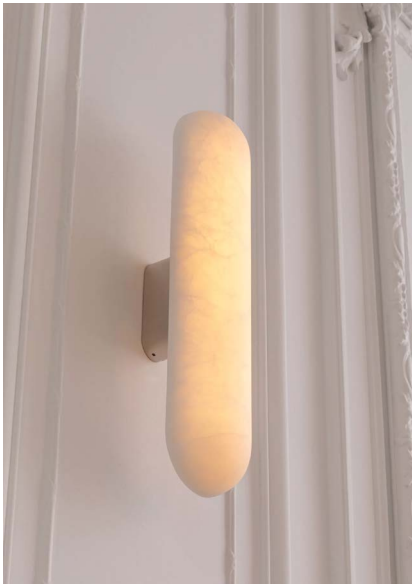

GELULE ALBATRE

Wall lamp with aluminum and brass structure in mirror nickel or bronze metal finish. Shade in homed white alabaster. The lighting provides a very warm indirect light through reflections on the metal plates.

Design by: Joseph Dirand

DETAILS.

SIZE: 3.8" W X 4.2" D X 15.7" H

14W 2200K, 0-10V DIMMING

800 LM, 95 CRI

***DIMMING MODULE REQUIRED WITH 24V REMOTE DRIVER.**

WEIGHT: 7 LBS

GELULE ALBATRE