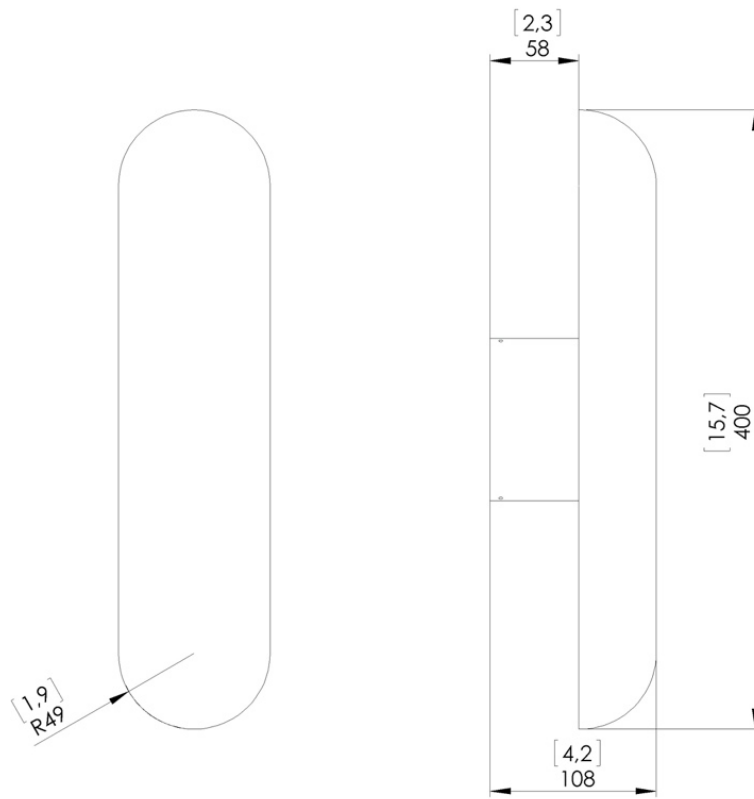

GELULE ALBATRE

Wall lamp with aluminum and brass structure in mirror nickel or bronze metal finish. Shade in homed white alabaster. The lighting provides a very warm indirect light through reflections on the metal plates.

Design by: Joseph Dirand

DETAILS.

SIZE: 3.8" W X 4.2" D X 15.7" H

14W 2200K, 0-10V DIMMING

800 LM, 95 CRI

***DIMMING MODULE REQUIRED WITH 24V REMOTE DRIVER.**

WEIGHT: 7 LBS

GELULE ALBATRE

II PL

PLUGLIGHTING.COM
INFO@PLUGLIGHTING.COM

5665 MELROSE AVENUE
STE 108 LOS ANGELES 90038

P. 323 467 5635
F. 323 467 5634

GELULE ALBATRE

Dimensions en mm [inches]

Silhouette : 175cm / 69in