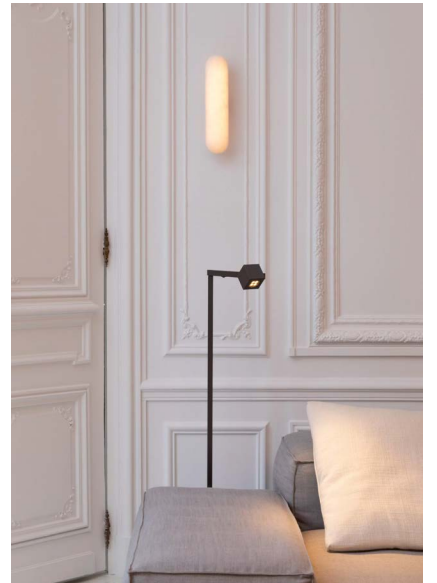

GELULE ALBATRE

Wall lamp with aluminum and brass structure in mirror nickel or bronze metal finish. Shade in homed white alabaster. The lighting provides a very warm indirect light through reflections on the metal plates.

Design by: Joseph Dirand

DETAILS.

SIZE: 3.8" W X 4.2" D X 15.7" H

14W 2200K, 0-10V DIMMING

800 LM, 95 CRI

***DIMMING MODULE REQUIRED WITH 24V REMOTE DRIVER.**

WEIGHT: 7 LBS

GELULE ALBATRE