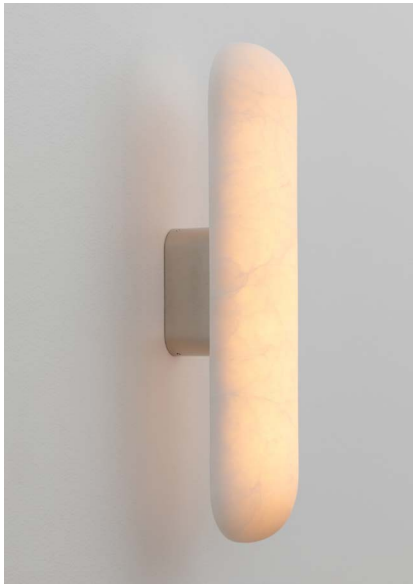

GELULE ALBATRE

Wall lamp with aluminum and brass structure in mirror nickel or bronze metal finish. Shade in homed white alabaster. The lighting provides a very warm indirect light through reflections on the metal plates.

Design by: Joseph Dirand

DETAILS.

SIZE: 3.8" W X 4.2" D X 15.7" H

14W 2200K, 0-10V DIMMING

800 LM, 95 CRI

***DIMMING MODULE REQUIRED WITH 24V REMOTE DRIVER.**

WEIGHT: 7 LBS

GELULE ALBATRE