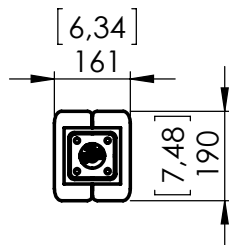

### DETAILS.

SHADE SIZE: 15.7" H X 6.3" W X 7.5" D

CANOPY: 4.7" W X 1" H; DROP TO BE SPECIFIED.

38W 1900-2500K DIM TO WARM

0-10V DIMMING - 1900 LM, 95 CRI

\*DIMMING MODULE REQUIRED WITH 24V REMOTE DRIVER.

WEIGHT: 39.7 LBS

EMBRUN S

Dimensions en mm [inches]

Silhouette : 175 cm [69 in]