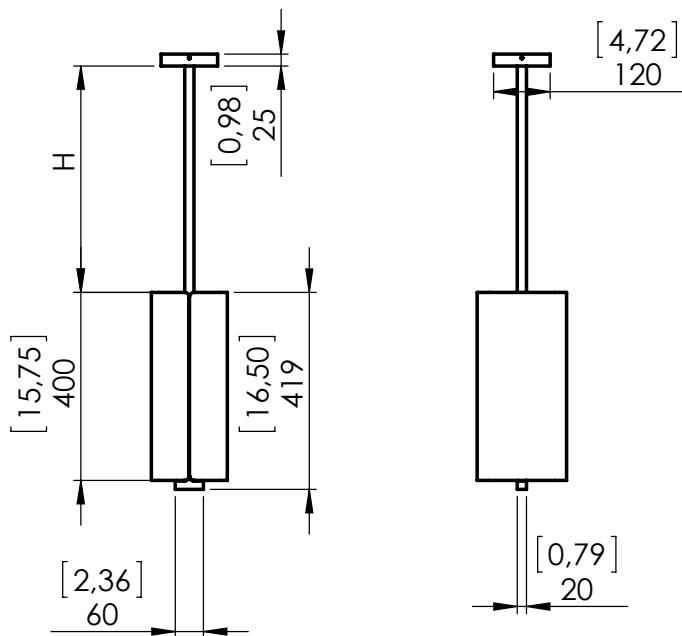

## EMBRUN S

Aluminum and brass structure suspension lamp in dark patinated brass. Shade is in softened white onyx. Collection includes chandelier (Embrun L) and sconce (Embrun A).

For mounting, make sure ceiling is straight.  
***When necessary, reinforce the ceiling.***

### DETAILS.

SHADE SIZE: 15.7" H X 6.3" W X 7.5" D

CANOPY: 4.7" W X 1" H; DROP TO BE SPECIFIED.

38W 1900-2500K DIM TO WARM

0-10V DIMMING - 1900 LM, 95 CRI

\*DIMMING MODULE REQUIRED WITH 24V REMOTE DRIVER.

WEIGHT: 39.7 LBS

EMBRUN S

Dimensions en mm [inches]

Silhouette : 175 cm [69 in]