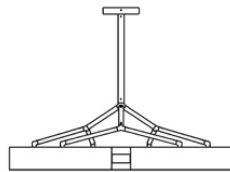

## CLASSIQUE V90

Aluminum and brass structure with white diffuser.  
Mounted by vertical and angular rods.  
Larger diameter (Classique V120) available.

For mounting, make sure ceiling is straight.

***When necessary, reinforce the ceiling.***

### DETAILS.

FINISHES AVAILABLE IN: POLISHED NICKEL, GUNMETAL OR BRONZE

35.4" W X 35.4" D X 3.5" H X Ø5.7" CANOPY; DROP TO BE SPECIFIED UP  
TO 78.7" (2M). LONGER DROP UPON REQUEST.

86W 2200K; 24V, 0-10V DIMMING  
4500 LM, 95 CRI

\*DIMMING MODULE REQUIRED WITH 24V REMOTE DRIVER.

\*\*ALTERNATIVE LED COLOR AVAILABLE, PLEASE CALL SHOWROOM FOR  
MORE INFO.

WEIGHT: 50 LBS

CLASSIQUE V90

CLASSIQUE V90

Dimensions in mm [inches]

Silhouette : 175 cm / 69 in