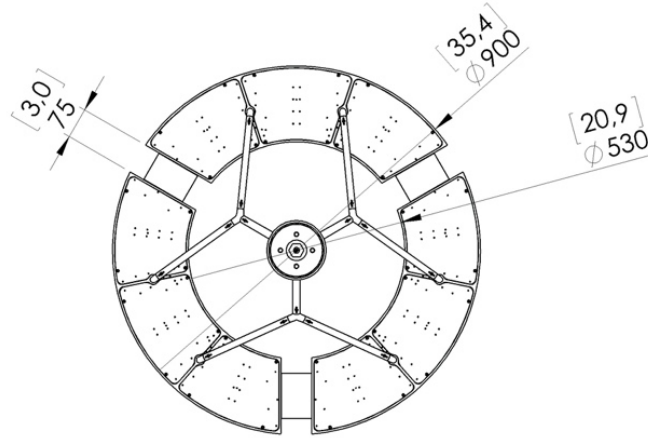

## CLASSIQUE V90

Aluminum and brass structure with white diffuser.  
Mounted by vertical and angular rods.  
Larger diameter (Classique V120) available.

For mounting, make sure ceiling is straight.

***When necessary, reinforce the ceiling.***

### DETAILS.

FINISHES AVAILABLE IN: POLISHED NICKEL, GUNMETAL OR BRONZE

35.4" W X 35.4" D X 3.5" H X Ø5.7" CANOPY; DROP TO BE SPECIFIED UP  
TO 78.7" (2M). LONGER DROP UPON REQUEST.

86W 2200K; 24V, 0-10V DIMMING  
4500 LM, 95 CRI

\*DIMMING MODULE REQUIRED WITH 24V REMOTE DRIVER.

\*\*ALTERNATIVE LED COLOR AVAILABLE, PLEASE CALL SHOWROOM FOR  
MORE INFO.

WEIGHT: 50 LBS

CLASSIQUE V90

CLASSIQUE V90

Dimensions in mm [inches]

Silhouette : 175 cm / 69 in