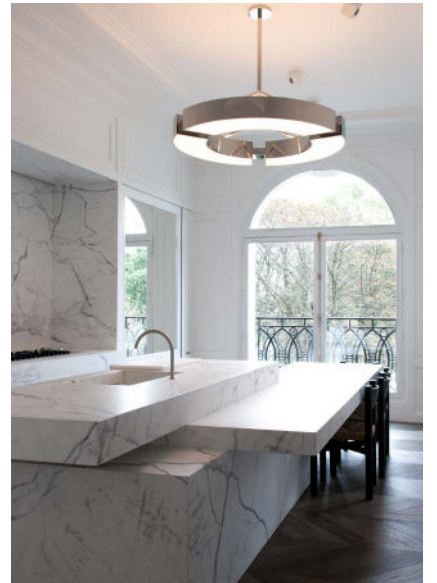

CLASSIQUE V90