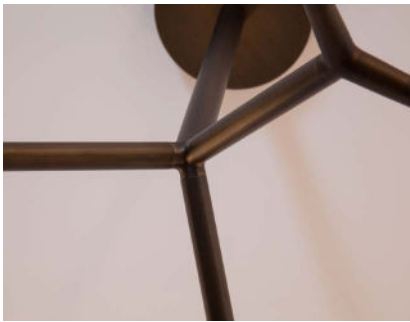

CLASSIQUE V90