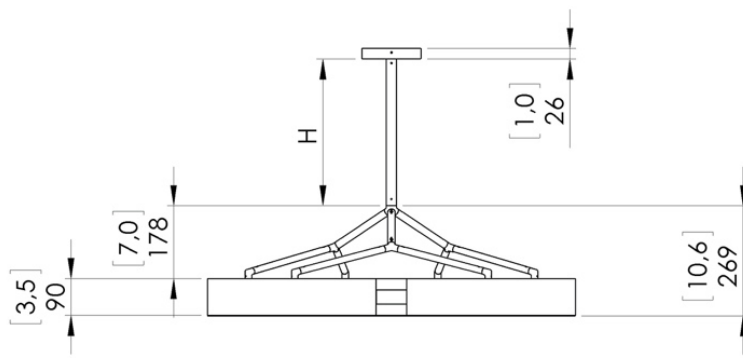

## CLASSIQUE V90

Aluminum and brass structure with white diffuser.  
Mounted by vertical and angular rods.  
Larger diameter (Classique V120) available.

For mounting, make sure ceiling is straight.

***When necessary, reinforce the ceiling.***

### DETAILS.

FINISHES AVAILABLE IN: POLISHED NICKEL, GUNMETAL OR BRONZE

35.4" W X 35.4" D X 3.5" H X Ø5.7" CANOPY; DROP TO BE SPECIFIED UP  
TO 78.7" (2M). LONGER DROP UPON REQUEST.

86W 2200K; 24V, 0-10V DIMMING  
4500 LM, 95 CRI

\*DIMMING MODULE REQUIRED WITH 24V REMOTE DRIVER.

\*\*ALTERNATIVE LED COLOR AVAILABLE, PLEASE CALL SHOWROOM FOR  
MORE INFO.

WEIGHT: 50 LBS

CLASSIQUE V90

CLASSIQUE V90

Dimensions in mm [inches]

Silhouette : 175 cm / 69 in