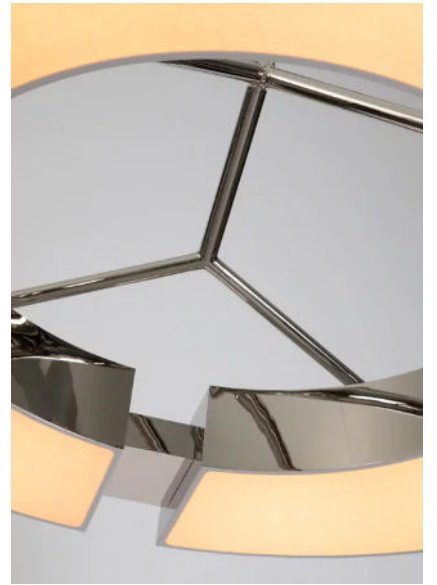

CLASSIQUE V90