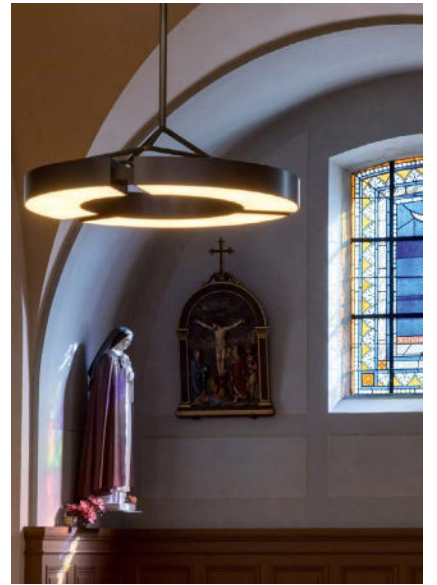

CLASSIQUE V90