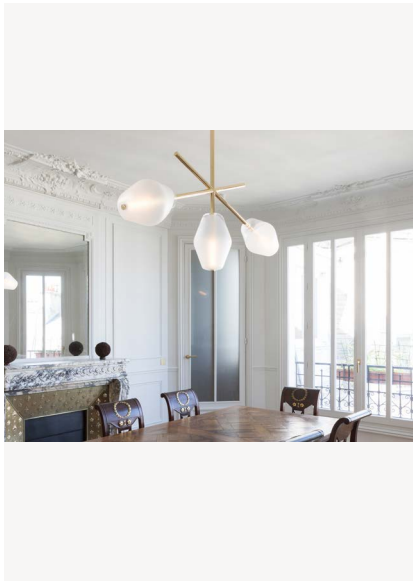

PARISIENNE C