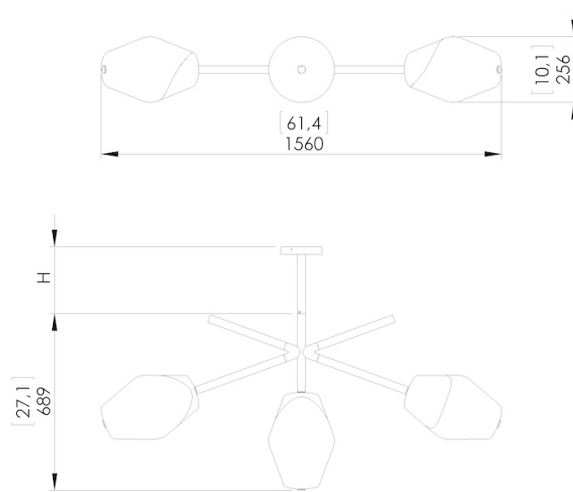

PARISIENNE C

Aluminum and brass structure suspension lamp in pale gold finish.
Glass shade with sand blast detail. Linear version of the Parisienne O.

For mounting, make sure ceiling is straight.

When necessary, reinforce the ceiling.

Design by: Regis Botta

DETAILS.

61.4" W X 27.1" H X Ø6.3" CANOPY;
DROP TO BE SPECIFIED UP TO 78.7" (2M).
LONGER DROP UPON REQUEST.

30W LED; 0-10V DIMMABLE 2200K, 95 CRI, 1800 LM

REMOTE DRIVER REQUIRED.

WEIGHT: 44.1 LBS

PARISIENNE C

PARISIENNE C

Dimensions in mm [inches]