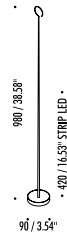

ANIMA

ANIMA

1A1090403.27.06	MATT BLACK - 2700K	5 V DC - 4 W LED 2700K - 575 lm - CRI > 80 / 3000K - 589 lm - CRI > 80
1A1090403.30.06	MATT BLACK - 3000K	BLACK CABLE 1,5 m / 59.05"
		ON/OFF AND TOUCH DIMMABLE
		USB CABLE INCLUDED - POWER SUPPLY NOT INCLUDED

OPTIONAL ACCESSORIES		
120000088	STANDARD	POWER SUPPLY INPUT 110-240 V - 50/60 Hz - OUTPUT 5 V DC - 2A - 10 W - IP20

120000058	STANDARD	USB TO Micro USB BLACK CABLE / 1,5 m / 59.05"

II P L

PLUGLIGHTING.COM
INFO@PLUGLIGHTING.COM

5665 MELROSE AVENUE
STE 108 LOS ANGELES 90038

P. 323 467 5635
F. 323 467 5634