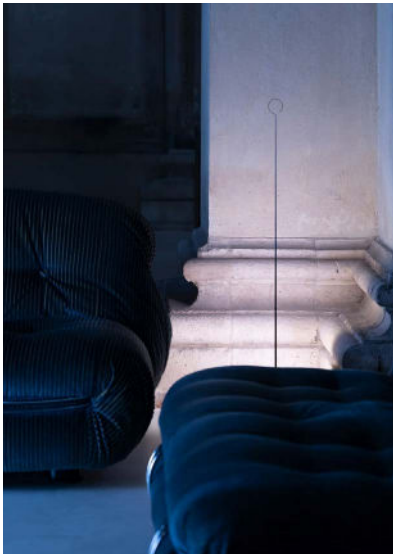

ANIMA

II P L

PLUGLIGHTING.COM
INFO@PLUGLIGHTING.COM

5665 MELROSE AVENUE
STE 108 LOS ANGELES 90038

P. 323 467 5635
F. 323 467 5634