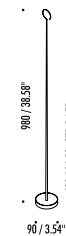

ANIMA

ANIMA

1A1090403.27.06	MATT BLACK - 2700K	5 V DC - 4 W LED 2700K - 575 lm - CRI > 80 / 3000K - 589 lm - CRI > 80
1A1090403.30.06	MATT BLACK - 3000K	BLACK CABLE 1,5 m / 59.05"
		ON/OFF AND TOUCH DIMMABLE
		USB CABLE INCLUDED - POWER SUPPLY NOT INCLUDED

OPTIONAL ACCESSORIES		
12000088	STANDARD	POWER SUPPLY INPUT 110-240 V - 50/60 Hz - OUTPUT 5 V DC - 2A - 10 W - IP20

12000058	STANDARD	USB TO Micro USB BLACK CABLE / 1,5 m / 59.05"

II P L

PLUGLIGHTING.COM
INFO@PLUGLIGHTING.COM

5665 MELROSE AVENUE
STE 108 LOS ANGELES 90038

P. 323 467 5635
F. 323 467 5634