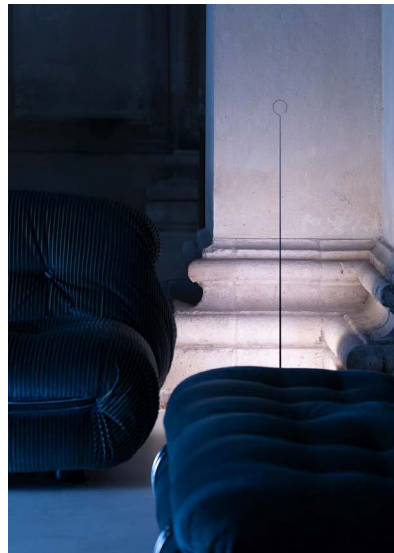

ANIMA

II PL

PLUGLIGHTING.COM
INFO@PLUGLIGHTING.COM

5665 MELROSE AVENUE
STE 108 LOS ANGELES 90038

P. 323 467 5635
F. 323 467 5634