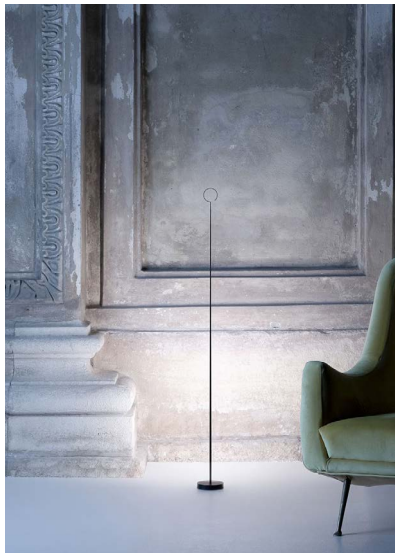

ANIMA

II PL

PLUGLIGHTING.COM
INFO@PLUGLIGHTING.COM

5665 MELROSE AVENUE
STE 108 LOS ANGELES 90038

P. 323 467 5635
F. 323 467 5634